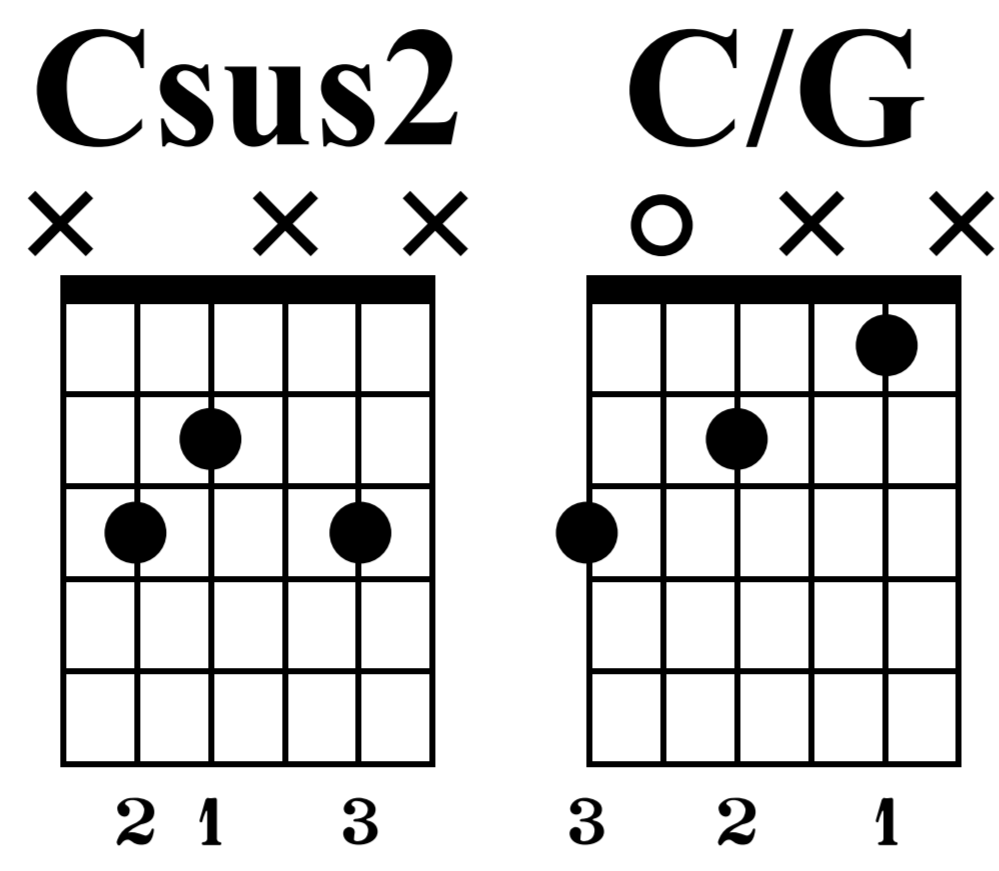

Freight Train

Elizabeth Cotten

guitar lessons by brian.com

n.guit.

Musical notation for measures 1-4. Includes treble clef, 4/4 time signature, and TAB. Measure 1: a4, p3, p2, p3. Measure 2: m4, p3, p2, p3. Measure 3: m4, p3, p2, p3. Measure 4: a4, p3, p2, p3.

Musical notation for measures 5-8. Includes treble clef, 4/4 time signature, and TAB. Measure 5: a4, p3, p2, p3. Measure 6: a4, m4, p3, p2, p3. Measure 7: m4, p3, p2, p3. Measure 8: a4, p3, p2, p3.