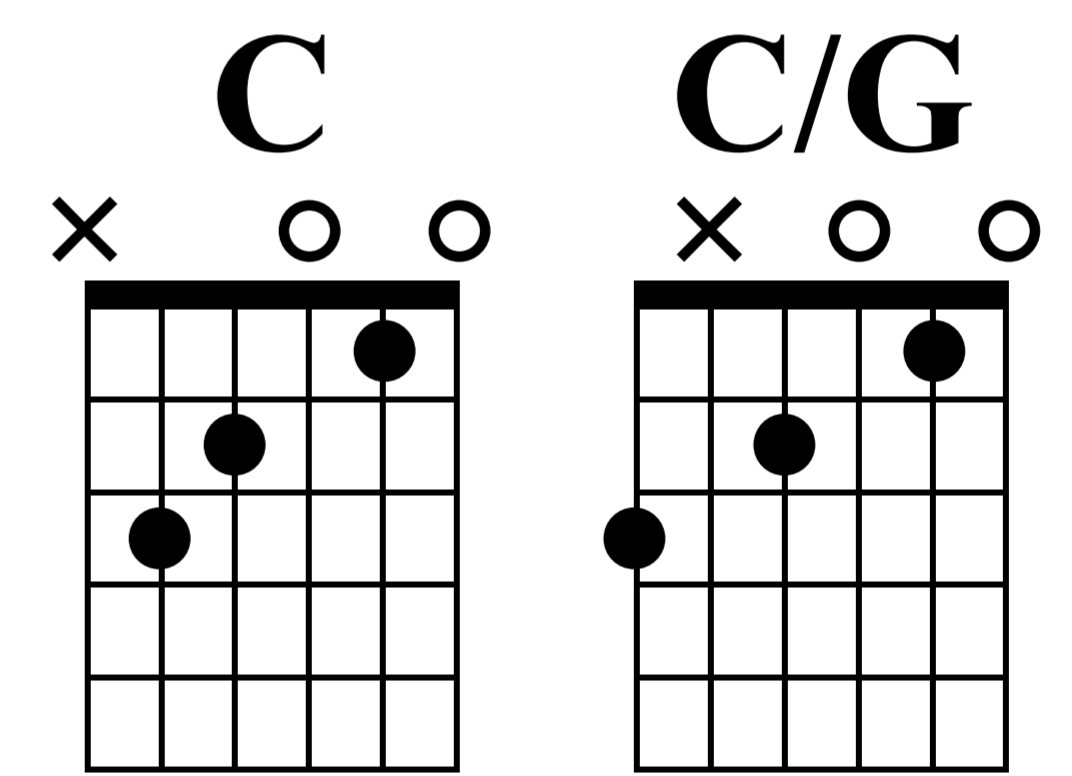

Freight Train

Elizabeth Cotten

guitar lessons by brian.com

n.guit.

Musical notation for measures 1-4. Includes treble clef, 4/4 time signature, and TAB. Measure 1: a4, p3, p2, p3. Measure 2: m4, p3, p2, p3. Measure 3: m4, p3, p2, p3. Measure 4: a4, p3, p2, p3.

Musical notation for measures 5-8. Includes treble clef, 4/4 time signature, and TAB. Measure 5: a4, p3, p2, p3. Measure 6: a4, m4, p3, p2, p3. Measure 7: m4, p3, p2, p3. Measure 8: a4, p3, p2, p3.