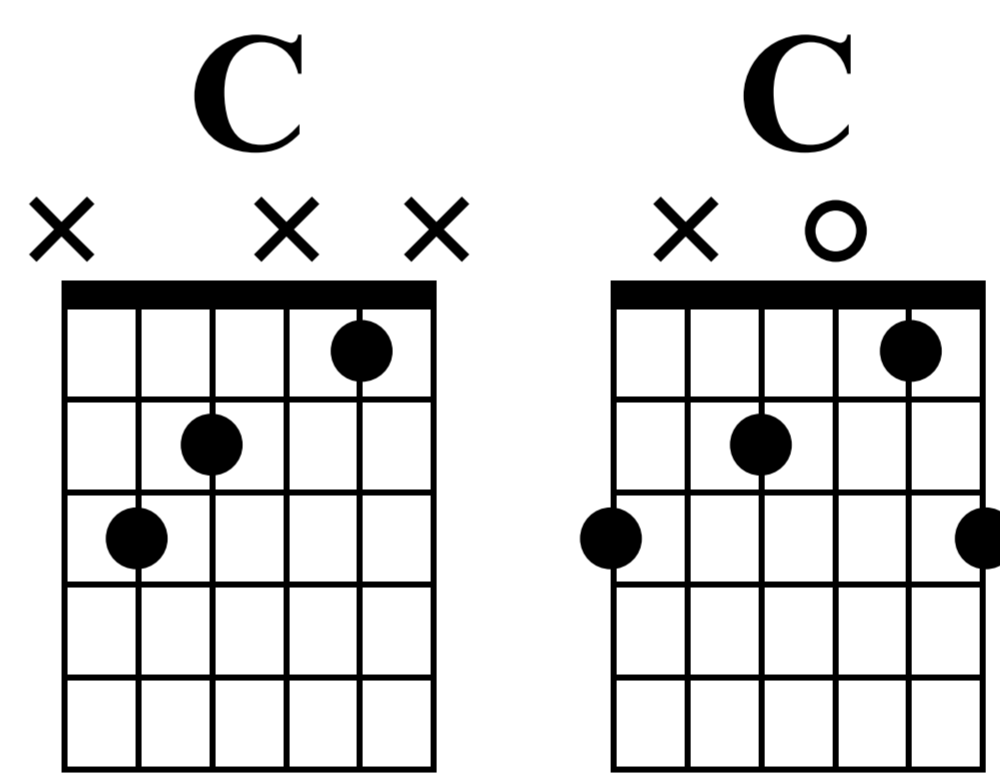

Freight Train

Elizabeth Cotten

guitar lessons by brian.com

n.guit.

Musical notation for measures 1-4. Includes treble clef, 4/4 time signature, and TAB. Measure 1: a4, p3, p2, p3. Measure 2: m4, p3, p2, p3. Measure 3: m4, p3, p2, p3. Measure 4: a4, p3, p2, p3.

Musical notation for measures 5-8. Includes treble clef, 4/4 time signature, and TAB. Measure 5: a4, p3, p2, p3. Measure 6: a4, m4, p3, p2, p3. Measure 7: m4, p3, p2, p3. Measure 8: a4, p3, p2, p3.