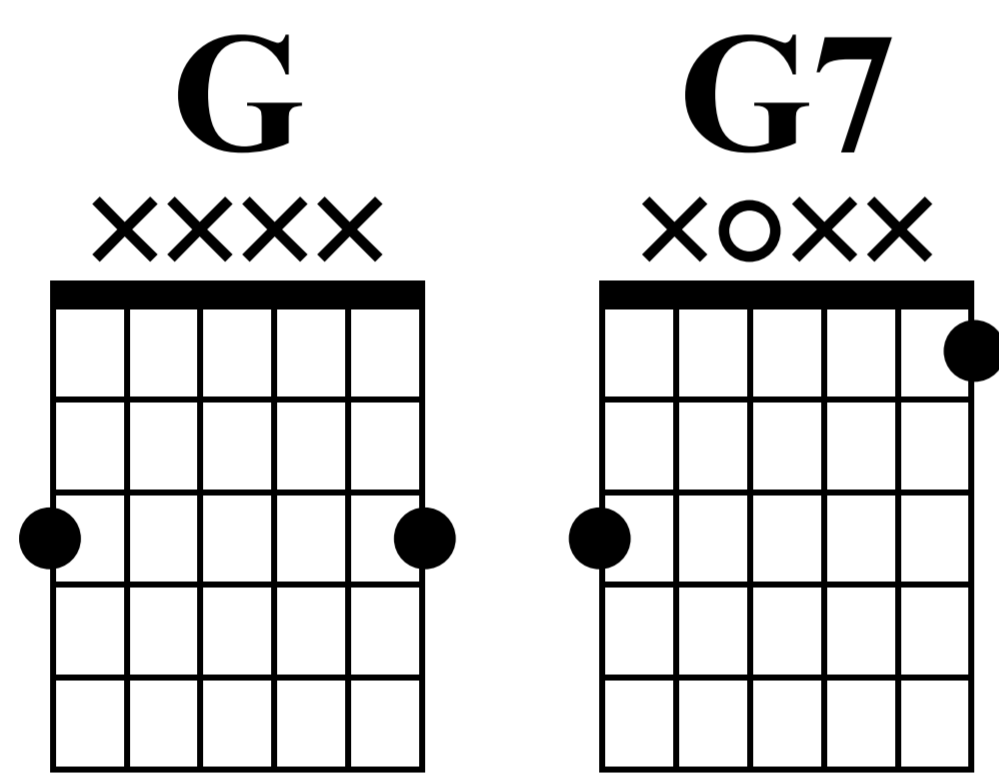

Freight Train

Elizabeth Cotten

guitar lessons by brian.com

n.guit.

Musical notation for measures 1-4. Includes treble clef, 4/4 time signature, and TAB. Measure 1: a4, p3, p2, p3. Measure 2: m4, p3, p2, p3. Measure 3: m4, p3, p2, p3. Measure 4: a4, p3, p2, p3.

Musical notation for measures 5-8. Includes treble clef, 4/4 time signature, and TAB. Measure 5: a4, p3, p2, p3. Measure 6: a4, m4, p3, p2, p3. Measure 7: m4, p3, p2, p3. Measure 8: a4, p3, p2, p3.