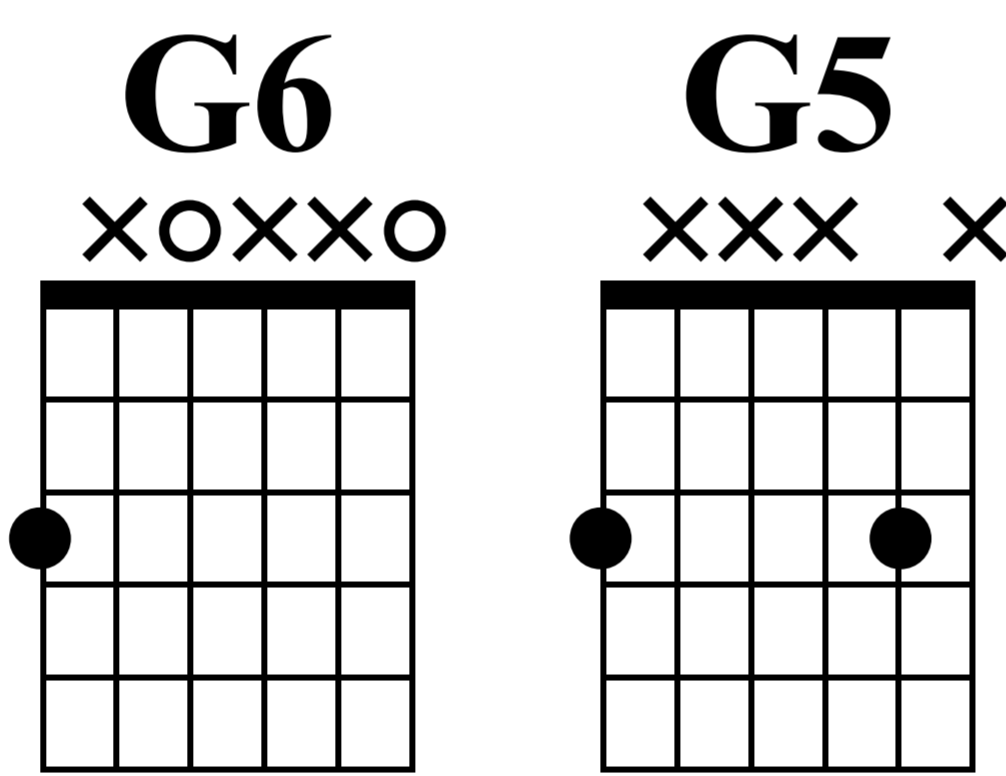

Freight Train

Elizabeth Cotten

guitar lessons by brian.com

n.guit.

Musical notation for measures 1-4. Includes treble clef, 4/4 time signature, and TAB. Measure 1: a4, p3, p2, p3. Measure 2: m4, p3, p2, p3. Measure 3: m4, p3, p2, p3. Measure 4: a4, p3, p2, p3.

Musical notation for measures 5-8. Includes treble clef, 4/4 time signature, and TAB. Measure 5: a4, p3, p2, p3. Measure 6: a4, m4, p3, p2, p3. Measure 7: m4, p3, p2, p3. Measure 8: a4, p3, p2, p3.