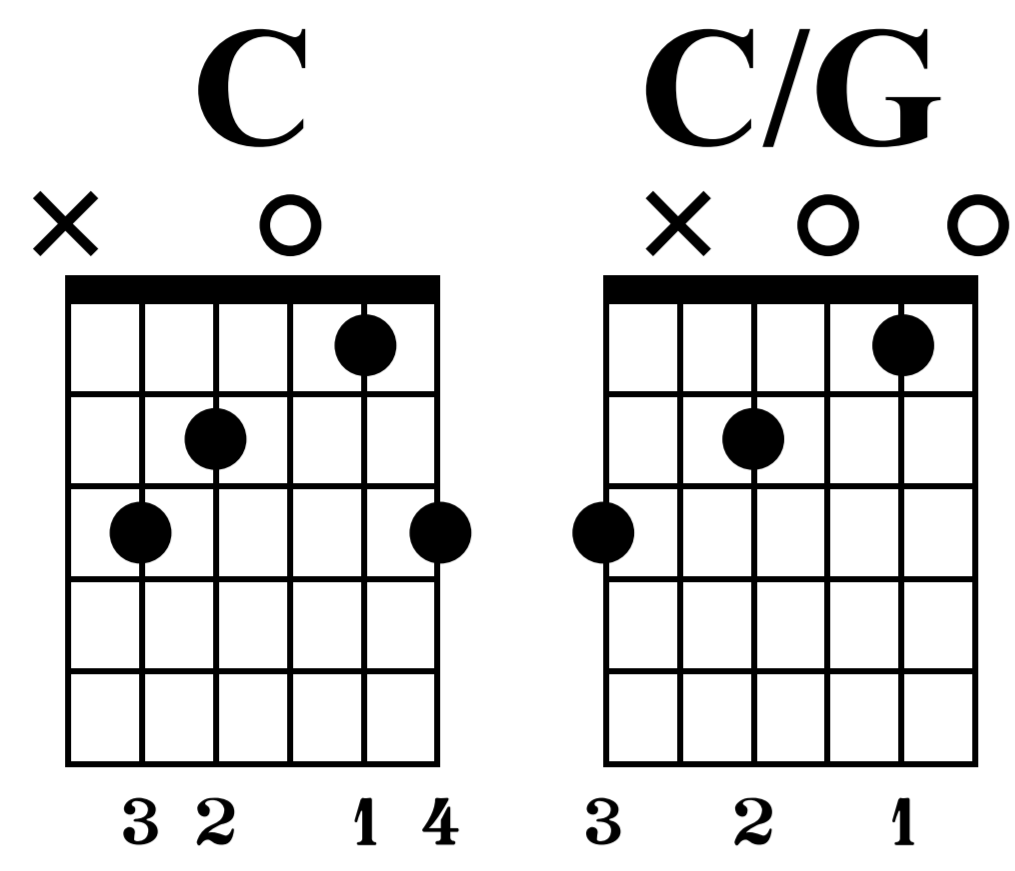

Freight Train

Elizabeth Cotten

guitar lessons by brian.com

n.guit.

Musical notation for measures 1-4. Includes treble clef, 4/4 time signature, and TAB. Measure 1: a4, p3, p2, p3. Measure 2: m4, p3, p2, p3. Measure 3: m4, p3, p2, p3. Measure 4: a4, p3, p2, p3.

Musical notation for measures 5-8. Includes treble clef, 4/4 time signature, and TAB. Measure 5: a4, p3, p2, p3. Measure 6: a4, m4, p3, p2, p3. Measure 7: m4, p3, p2, p3. Measure 8: a4, p3, p2, p3.