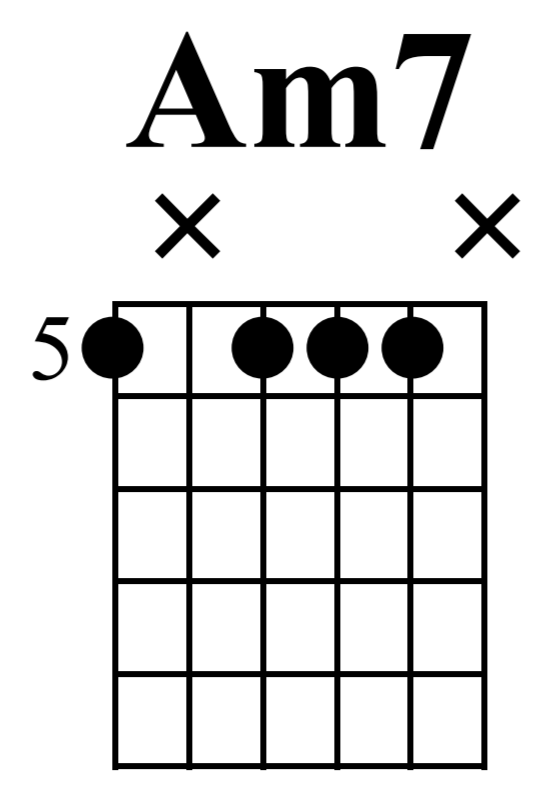

Musical notation and guitar tablature for measures 29-32.

Measure 29: Treble clef, notes G4, A4, B4, C5. TAB: 5 5 5 7 7.

Measure 30: Treble clef, notes G4, A4, B4, C5. TAB: 5 5 7 7.

Measure 31: Treble clef, notes G4, A4, B4, C5. TAB: 3 3 5 7.

Measure 32: Treble clef, notes G4, A4, B4, C5. TAB: 10 9 10 9 (circled), 8 7 9 10 (circled).