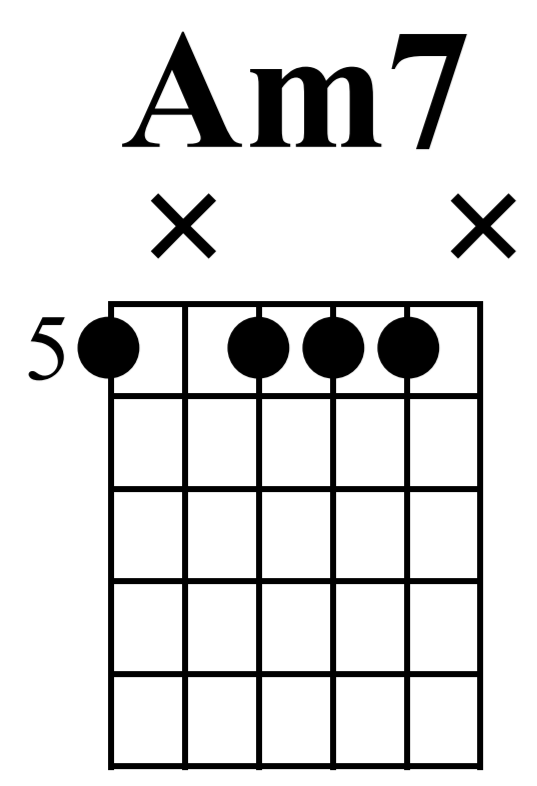

Musical notation and guitar tablature for measures 29-32.

Measure 29: Treble clef, notes G4, A4, B4, C5. TAB: 5 5 5 7 7.

Measure 30: Treble clef, notes G4, A4, B4, C5. TAB: 5 5 7 7.

Measure 31: Treble clef, notes G4, A4, B4, C5. TAB: 3 3 5 7.

Measure 32: Treble clef, notes G4, A4, B4, C5. TAB: 10 9 10 9 (circled), 8 7 9 10 (circled).