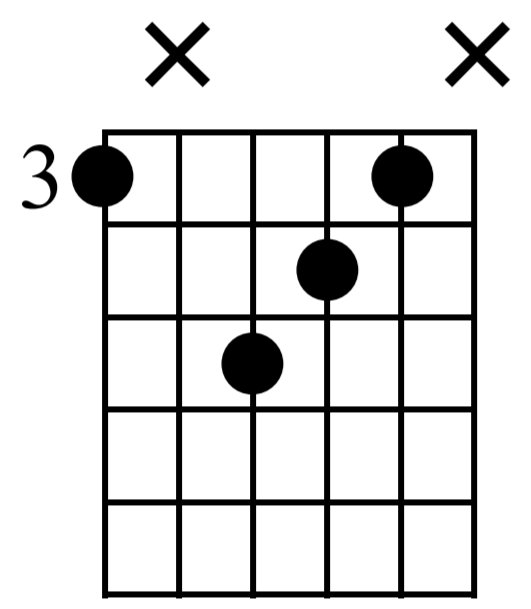

Em BmMaj7

Em7

A7

D7

Musical notation for measures 21-24. Measure 21: Em, BmMaj7. Measure 22: Em7. Measure 23: A7. Measure 24: D7.

TAB: 8 8 8 8 | 8 7 9 7 8 | 5 5 3 2 0 | 3 5 7 5 3

9 9 8 9 | 7 7 9 7 8 | 5 5 3 2 0 | 3 5 7 5 3

0 0 0 0 | 7 7 7 7 0 | 5 4 5 | 5 5 4

Verse

G

D7

D/F#

Musical notation for measures 25-28. Measure 25: G. Measure 26: G. Measure 27: D7. Measure 28: D/F#.

TAB: 3 3 3 0 | 3 3 0 0 0 | 7 5 3 1 | 2

4 4 3 | 5 5 4 2 | 0 0 2

5 5 5 | 5 4 2 | 2 0 2

3 3 3 5 | 3 3 5 3 | 5 5 4 2 | 2 0 2