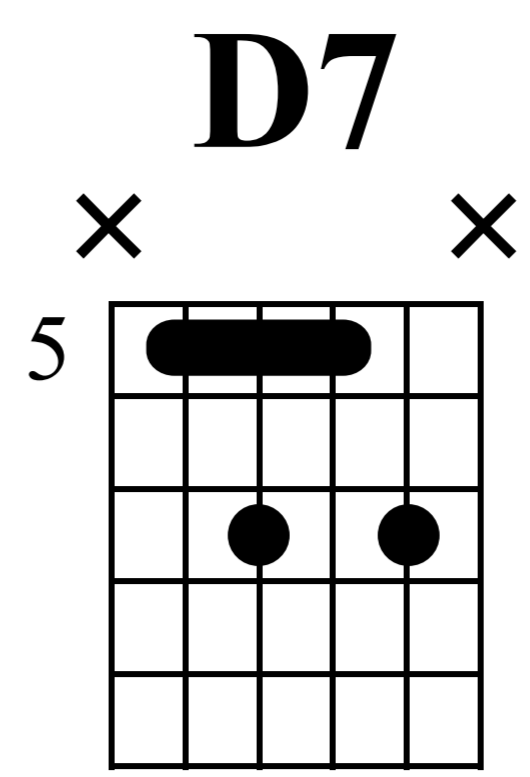

Rockin Around The Christmas Tree

Verse

G

D7

D/F#

n.guit.

Musical notation for measures 1-4. Treble clef, 4/4 time. Measure 1: G chord, notes G4, B4, D5. Measure 2: G chord, notes G4, B4, D5. Measure 3: D7 chord, notes D4, F#4, A4, C5. Measure 4: D/F# chord, notes D4, F#4, A4, C5. TAB: 3 4 5 3 | 3 4 5 4 | 7 5 7 5 | 5 3 1 2 | 2 0 2

Musical notation for measures 5-8. Treble clef, 4/4 time. Measure 5: Am7 chord, notes A3, C4, E4, G4. Measure 6: D7 chord, notes D4, F#4, A4, C5. Measure 7: Am7 chord, notes A3, C4, E4, G4. Measure 8: G chord, notes G4, B4, D5. TAB: 5 5 5 7 7 | 5 5 7 7 | 5 5 3 4 | 3 4 5 3 | 3 4 5

Musical notation for measures 9-12. Treble clef, 4/4 time. Measure 9: G chord, notes G4, B4, D5. Measure 10: G chord, notes G4, B4, D5. Measure 11: D7 chord, notes G4, B4, D5, F#4. Measure 12: D/F# chord, notes G4, B4, D5, F#4. TAB: 3 4 5 3 | 3 3 0 4 | 3 4 5 3 | 7 5 7 5 | 5 5 3 1 | 2 0 2

B Chorus

Musical notation for measures 17-20. Treble clef, 4/4 time. Measure 17: C chord, notes C4, E4, G4. Measure 18: C chord, notes C4, E4, G4. Measure 19: Bm chord, notes B3, D4, F#4. Measure 20: C chord, notes C4, E4, G4. TAB: 8 9 10 8 | 8 8 10 10 | 8 9 10 9 | 7 7 7 9 | 7 9 7