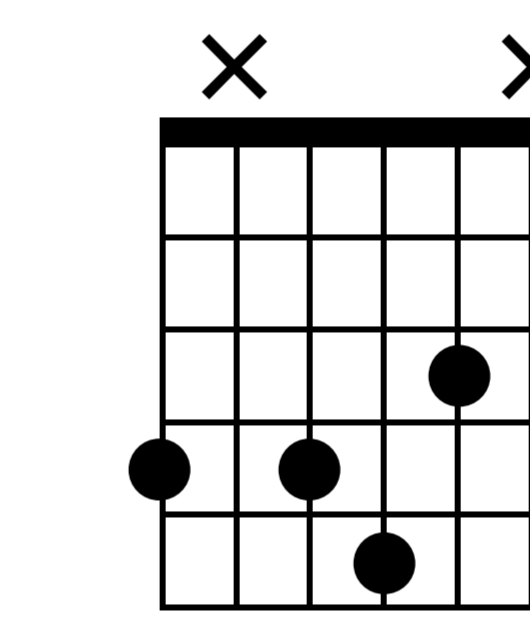

Rockin Around The Christmas Tree

Verse

G

D7

D/F#

n.guit.

Musical notation for measures 1-4. Treble clef, 4/4 time. Measure 1: G chord, notes G4, B4, D5. Measure 2: G chord, notes G4, B4, D5. Measure 3: D7 chord, notes D4, F#4, A4, C5. Measure 4: D/F# chord, notes D4, F#4, A4, C5. TAB: 3 4 5 3 | 3 4 5 4 | 7 5 7 5 | 5 3 1 2 | 2 0 2

Am7

D7

Am7

D7

Am7

D7b5

G

Daug

Musical notation for measures 5-8. Treble clef, 4/4 time. Measure 5: Am7 chord, notes A3, C4, E4, G4. Measure 6: D7 chord, notes D4, F#4, A4, C5. Measure 7: Am7 chord, notes A3, C4, E4, G4. Measure 8: G chord, notes G4, B4, D5. TAB: 5 5 5 7 7 | 5 5 7 7 | 5 5 3 4 | 3 4 5 3 | 3 4 5