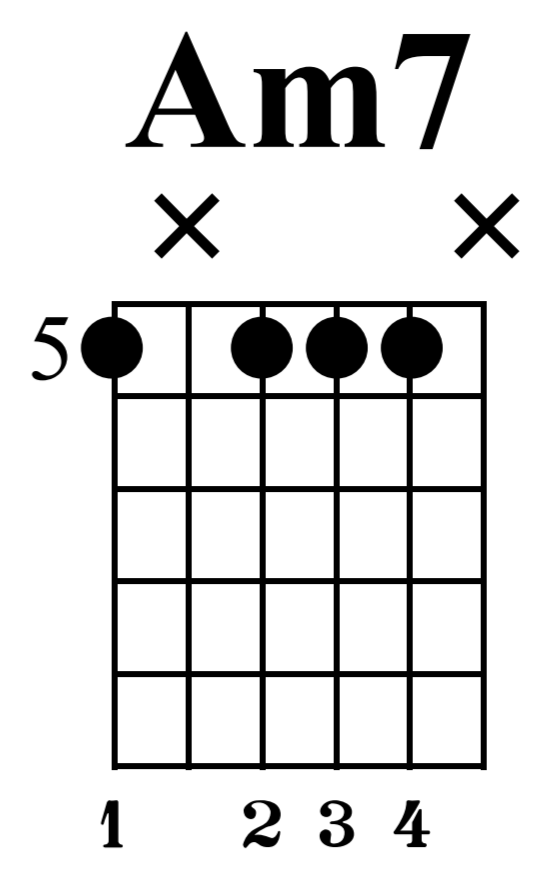

Musical notation and guitar tablature for measures 29-32.

Measure 29: Treble clef, notes G4, A4, B4, C5. TAB: 5 5 5 7 7.

Measure 30: Treble clef, notes G4, A4, B4, C5. TAB: 5 5 7 7.

Measure 31: Treble clef, notes G4, A4, B4, C5. TAB: 3 3 5 7.

Measure 32: Treble clef, notes G4, A4, B4, C5. TAB: 10 9 10 9 (circled), 8 7 9 10 (circled).