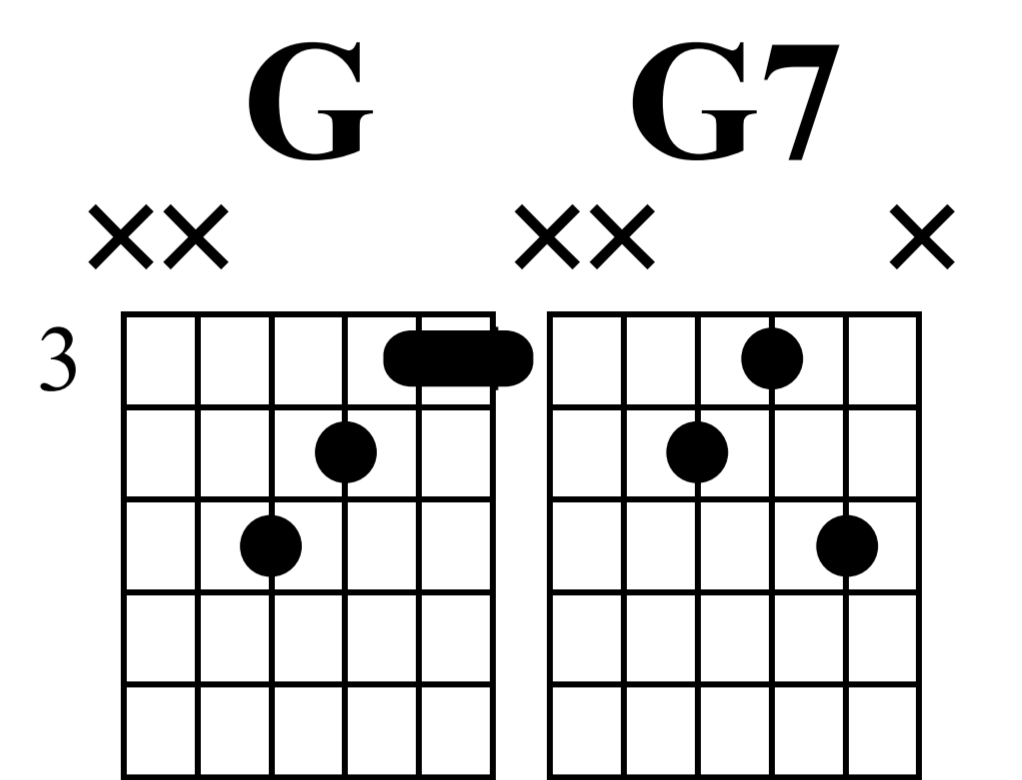

Rockin Around The Christmas Tree

Verse

G

D7

D/F#

n.guit.

Musical notation for measures 1-4. Treble clef, 4/4 time. Measure 1: G chord, notes G4, B4, D5. Measure 2: G chord, notes G4, B4, D5. Measure 3: D7 chord, notes D4, F#4, A4, C5. Measure 4: D/F# chord, notes D4, F#4, A4, C5. TAB: 3 4 5 3 | 3 4 5 4 | 7 5 7 5 | 5 3 1 2 | 2 0 2

Musical notation for measures 5-8. Treble clef, 4/4 time. Measure 5: Am7 chord, notes A3, C4, E4, G4. Measure 6: D7 chord, notes D4, F#4, A4, C5. Measure 7: Am7 chord, notes A3, C4, E4, G4. Measure 8: G chord, notes G4, B4, D5. TAB: 5 5 5 7 7 | 5 5 7 7 | 5 5 3 4 | 3 4 5 3 | 3 4 5

Musical notation for measures 9-12. Treble clef, 4/4 time. Measure 9: G chord, notes G4, B4, D5. Measure 10: G chord, notes G4, B4, D5. Measure 11: D7 chord, notes G4, B4, D5, F#4. Measure 12: D/F# chord, notes G4, B4, D5, F#4. TAB: 3 4 5 3 | 3 3 0 4 | 3 4 5 3 | 7 5 7 5 | 5 5 3 1 | 2 0 2

B Chorus

Musical notation for measures 17-20. Treble clef, 4/4 time. Measure 17: C chord, notes C4, E4, G4. Measure 18: C chord, notes C4, E4, G4. Measure 19: Bm chord, notes B3, D4, F#4. Measure 20: C chord, notes C4, E4, G4. TAB: 8 9 10 8 | 8 8 10 10 | 8 9 10 9 | 7 7 7 9 | 7 9 7