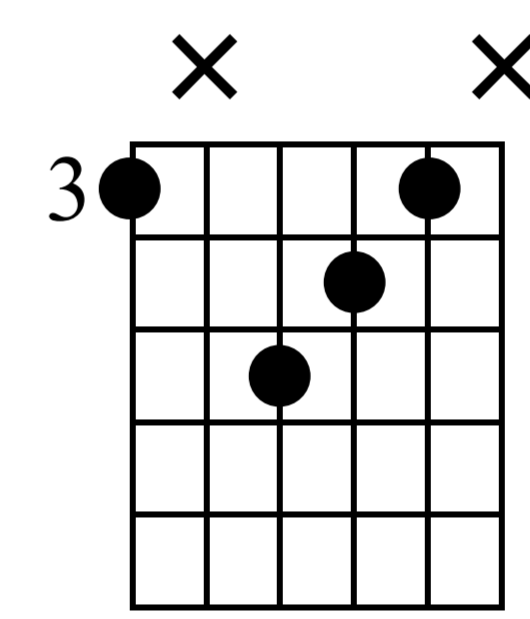

Rockin Around The Christmas Tree

Verse

G

D7

D/F#

n.guit.

Musical notation for measures 1-4. Treble clef, 4/4 time. Measure 1: G chord, notes G4, B4, D5. Measure 2: G chord, notes G4, B4, D5. Measure 3: D7 chord, notes D4, F#4, A4, C5. Measure 4: D/F# chord, notes D4, F#4, A4, C5. TAB: 3 4 5 3 | 3 4 5 4 | 7 5 7 5 | 5 3 1 2 | 2 0 2

Am7

D7

Am7

D7

Am7

D7b5

G

Daug

Musical notation for measures 5-8. Treble clef, 4/4 time. Measure 5: Am7 chord, notes A3, C4, E4, G4. Measure 6: D7 chord, notes D4, F#4, A4, C5. Measure 7: Am7 chord, notes A3, C4, E4, G4. Measure 8: G chord, notes G4, B4, D5. TAB: 5 5 5 7 7 | 5 5 7 7 | 5 5 3 4 | 3 4 5 3 | 3 4 5