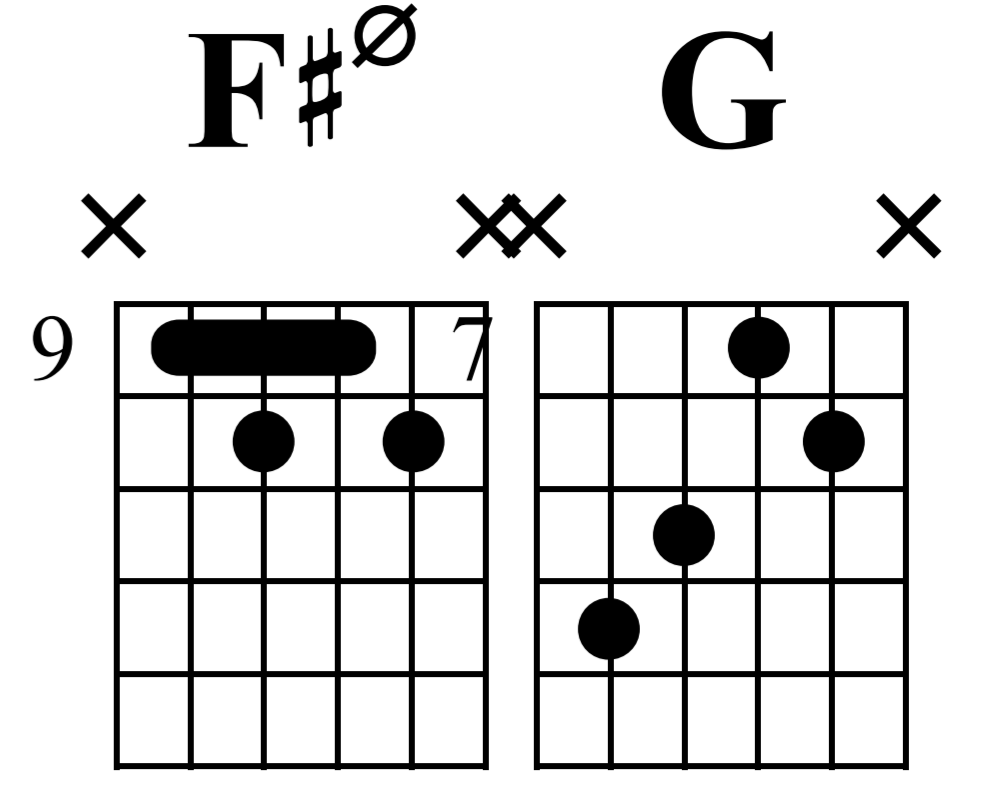

Musical notation and guitar tablature for measures 29-32.

Measure 29: Treble clef, notes G4, A4, B4, C5. TAB: 5 5 5 7 7.

Measure 30: Treble clef, notes G4, A4, B4, C5. TAB: 5 5 7 7.

Measure 31: Treble clef, notes G4, A4, B4, C5. TAB: 3 3 5 7.

Measure 32: Treble clef, notes G4, A4, B4, C5. TAB: 10 9 10 9 (circled), 8 7 9 10 (circled).