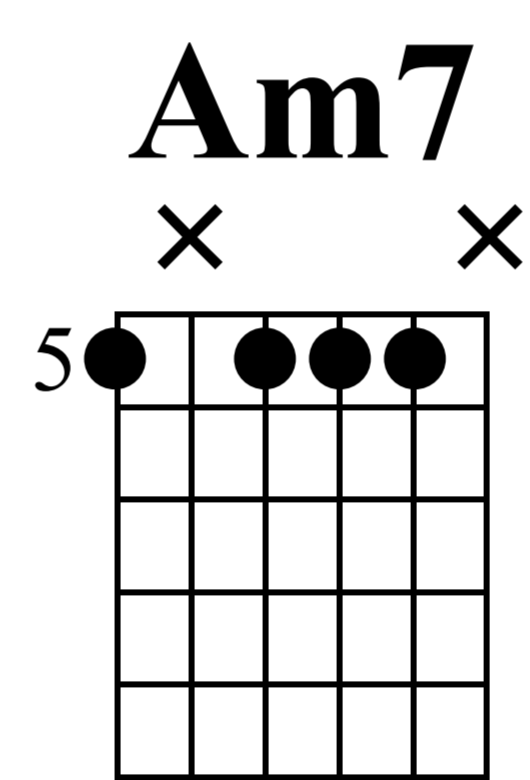

Rockin Around The Christmas Tree

Verse

G

D7

D/F#

n.guit.

Musical notation for measures 1-4. Treble clef, 4/4 time. Measure 1: G chord, notes G4, B4, D5. Measure 2: G chord, notes G4, B4, D5. Measure 3: D7 chord, notes D4, F#4, A4, C5. Measure 4: D/F# chord, notes D4, F#4, A4, C5. TAB: 3 4 5 3 | 3 4 5 4 | 7 5 7 5 | 5 3 1 2 | 2 0 2

Musical notation for measures 5-8. Treble clef, 4/4 time. Measure 5: Am7 chord, notes A3, C4, E4, G4. Measure 6: D7 chord, notes D4, F#4, A4, C5. Measure 7: Am7 chord, notes A3, C4, E4, G4. Measure 8: G chord, notes G4, B4, D5. TAB: 5 5 5 7 7 | 5 5 7 7 | 5 5 3 4 | 3 4 5 3 | 3 4 5

Musical notation for measures 9-12. Treble clef, 4/4 time. Measure 9: G chord, notes G4, B4, D5. Measure 10: G chord, notes G4, B4, D5. Measure 11: D7 chord, notes G4, B4, D5, F#4. Measure 12: D/F# chord, notes G4, B4, D5, F#4. TAB: 3 4 5 3 | 3 3 0 4 | 3 4 5 3 | 7 5 7 5 | 5 5 3 1 | 2 0 2

B Chorus

Musical notation for measures 17-20. Treble clef, 4/4 time. Measure 17: C chord, notes C4, E4, G4. Measure 18: C chord, notes C4, E4, G4. Measure 19: Bm chord, notes B3, D4, F#4. Measure 20: C chord, notes C4, E4, G4. TAB: 8 9 10 8 | 8 8 10 10 | 8 9 10 9 | 7 7 7 9 | 7 9 7