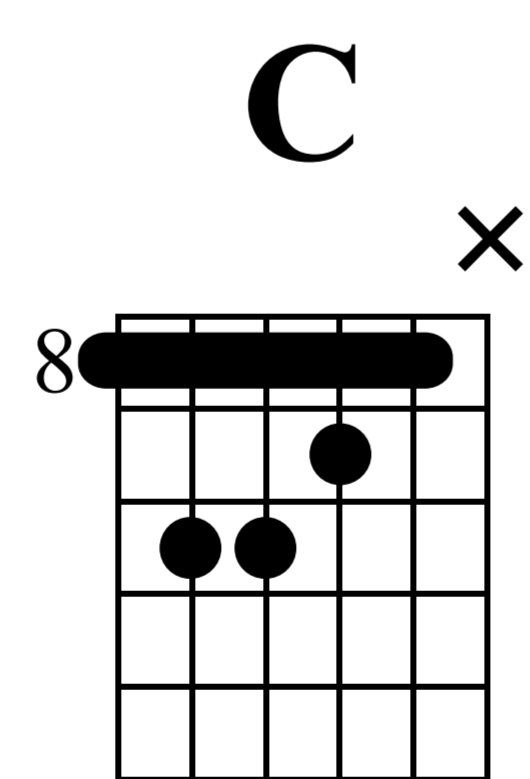

Rockin Around The Christmas Tree

Verse

G

D7

D/F#

n.guit.

Musical notation for measures 1-4. Treble clef, 4/4 time. Measure 1: G chord, notes G4, B4, D5. Measure 2: G chord, notes G4, B4, D5. Measure 3: D7 chord, notes D4, F#4, A4, C5. Measure 4: D/F# chord, notes D4, F#4, A4, C5. TAB: 3 4 5 3 | 3 4 5 4 | 7 5 7 5 | 5 3 1 2 | 2 0 2

Musical notation for measures 5-8. Treble clef, 4/4 time. Measure 5: Am7 chord, notes A3, C4, E4, G4. Measure 6: D7 chord, notes D4, F#4, A4, C5. Measure 7: Am7 chord, notes A3, C4, E4, G4. Measure 8: G chord, notes G4, B4, D5. TAB: 5 5 5 7 7 | 5 5 7 7 | 5 5 3 4 | 3 4 5 3 | 3 4 5

Musical notation for measures 9-12. Treble clef, 4/4 time. Measure 9: G chord, notes G4, B4, D5. Measure 10: G chord, notes G4, B4, D5. Measure 11: D7 chord, notes G4, B4, D5, F#4. Measure 12: D/F# chord, notes G4, B4, D5, F#4. TAB: 3 4 5 3 | 3 3 0 4 | 3 4 5 3 | 7 5 7 5 | 5 5 3 1 | 2 0 2

B Chorus

Musical notation for measures 17-20. Treble clef, 4/4 time. Measure 17: C chord, notes C4, E4, G4. Measure 18: C chord, notes C4, E4, G4. Measure 19: Bm chord, notes B3, D4, F#4. Measure 20: C chord, notes C4, E4, G4. TAB: 8 9 10 8 | 8 8 10 10 | 8 9 10 9 | 7 7 7 9 | 7 9 7