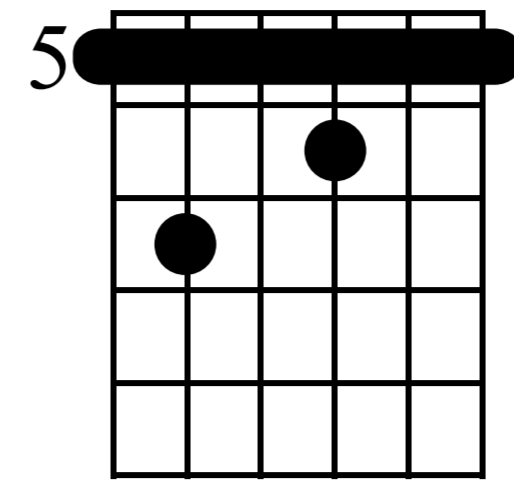

Rockin Around The Christmas Tree

Verse

G

D7

D/F#

n.guit.

Musical notation for measures 1-4. Treble clef, 4/4 time. Measure 1: G chord, notes G4, B4, D5. Measure 2: G chord, notes G4, B4, D5. Measure 3: D7 chord, notes D4, F#4, A4, C5. Measure 4: D/F# chord, notes D4, F#4, A4, C5. TAB: 3 4 5 3 | 3 4 5 4 | 7 5 7 5 | 5 3 1 2 | 2 0 2

B Chorus

Musical notation for measures 17-20. Treble clef, 4/4 time. Measure 17: C chord, notes C4, E4, G4. Measure 18: C chord, notes C4, E4, G4. Measure 19: Bm chord, notes B3, D4, F#4. Measure 20: C chord, notes C4, E4, G4. TAB: 8 9 10 8 | 8 8 10 10 | 8 9 10 9 | 7 7 7 9 | 7 9 7

Em BmMaj7

Em7

A7

D7

Musical notation for measures 21-24. Measure 21: Em, BmMaj7. Measure 22: Em7. Measure 23: A7. Measure 24: D7.

TAB: 8 8 8 8 | 8 7 9 7 8 | 5 5 3 2 0 | 3 5 7 5 3

9 9 8 9 | 7 7 9 7 8 | 5 5 3 2 0 | 3 5 7 5 3