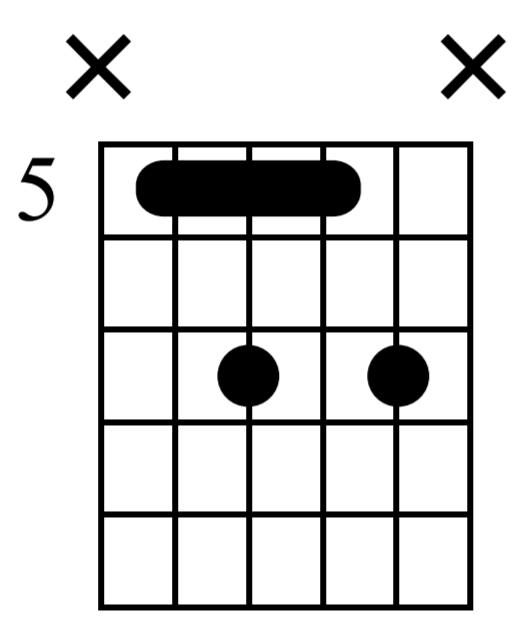

Rockin Around The Christmas Tree

Verse

G

D7

D/F#

n.guit.

Musical notation for measures 1-4. Treble clef, 4/4 time. Measure 1: G chord, notes G4, B4, D5. Measure 2: G chord, notes G4, B4, D5. Measure 3: D7 chord, notes D4, F#4, A4, C5. Measure 4: D/F# chord, notes D4, F#4, A4, C5. TAB: 3 4 5 3 | 3 4 5 4 | 7 5 7 5 | 5 3 1 2 | 2 0 2

Am7

D7

Am7

D7

Am7

D7b5

G

Daug

Musical notation for measures 5-8. Treble clef, 4/4 time. Measure 5: Am7 chord, notes A3, C4, E4, G4. Measure 6: D7 chord, notes D4, F#4, A4, C5. Measure 7: Am7 chord, notes A3, C4, E4, G4. Measure 8: G chord, notes G4, B4, D5. TAB: 5 5 5 7 7 | 5 5 7 7 | 5 5 3 4 | 3 4 5 3 | 3 4 5