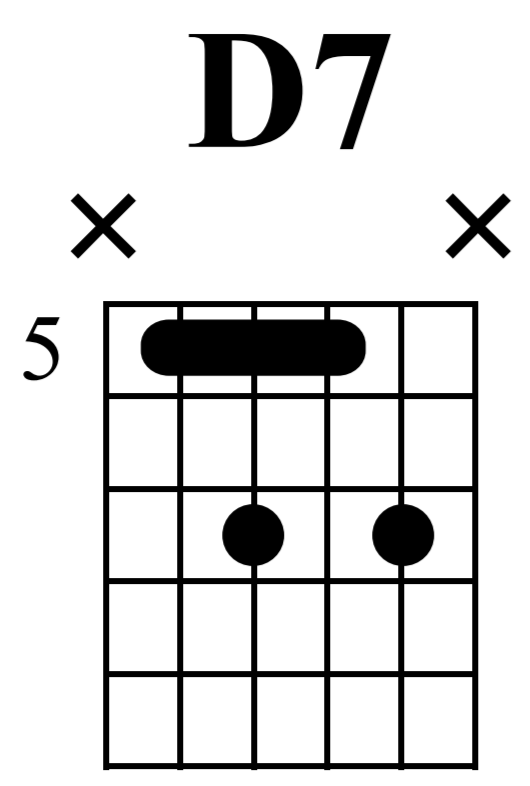

Musical notation and guitar tablature for measures 29-32.

Measure 29: Treble clef, notes G4, A4, B4, C5. TAB: 5 5 5 7 7.

Measure 30: Treble clef, notes G4, A4, B4, C5. TAB: 5 5 7 7.

Measure 31: Treble clef, notes G4, A4, B4, C5. TAB: 3 3 5 7.

Measure 32: Treble clef, notes G4, A4, B4, C5. TAB: 10 9 10 9 (circled), 8 7 9 10 (circled).