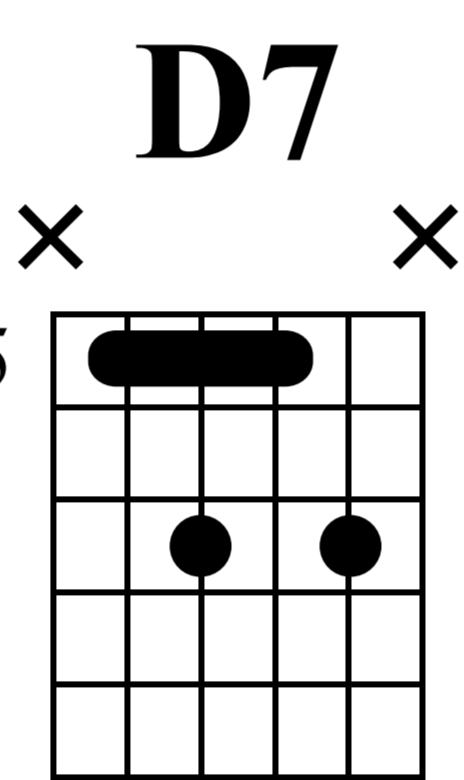

Musical notation for measures 13-16. Treble clef, 4/4 time. Measure 13: Am7 chord, notes A3, C4, E4, G4. Measure 14: D7 chord, notes G4, B4, D5, F#4. Measure 15: Am7 chord, notes A3, C4, E4, G4. Measure 16: G and G7 chords, notes G4, B4, D5, F#4. TAB: 5 5 5 7 7 | 5 5 7 7 | 5 5 7 7 | 3 3 4 5 | 6 4 5