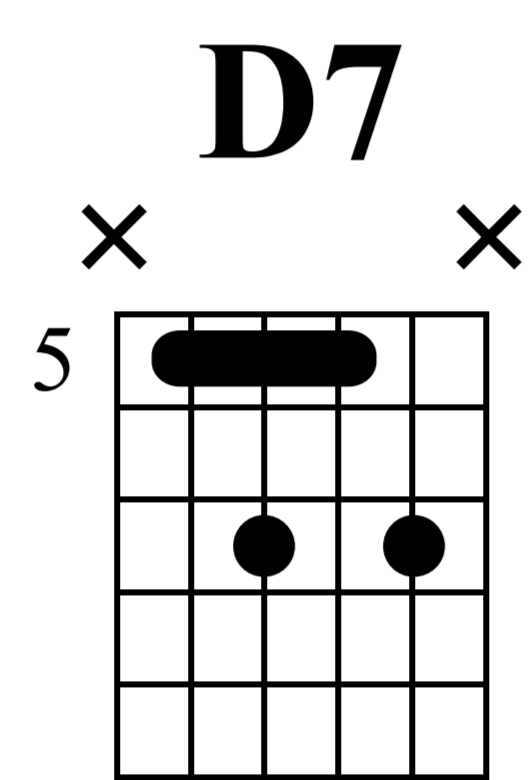

Rockin Around The Christmas Tree

Verse

G

D7

D/F#

n.guit.

Musical notation for measures 1-4. Treble clef, 4/4 time. Measure 1: G chord, notes G4, B4, D5. Measure 2: G chord, notes G4, B4, D5. Measure 3: D7 chord, notes D4, F#4, A4, C5. Measure 4: D/F# chord, notes D4, F#4, A4, C5. TAB: 3 4 5 3 | 3 4 5 4 | 7 5 7 5 | 5 3 1 2 | 2 0 2

Musical notation for measures 5-8. Treble clef, 4/4 time. Measure 5: Am7 chord, notes A3, C4, E4, G4. Measure 6: D7 chord, notes D4, F#4, A4, C5. Measure 7: Am7 chord, notes A3, C4, E4, G4. Measure 8: G chord, notes G4, B4, D5. TAB: 5 5 5 7 7 | 5 5 7 7 | 5 5 3 4 | 3 4 5 3 | 3 4 5

Musical notation for measures 9-12. Treble clef, 4/4 time. Measure 9: G chord, notes G4, B4, D5. Measure 10: G chord, notes G4, B4, D5. Measure 11: D7 chord, notes G4, B4, D5, F#4. Measure 12: D/F# chord, notes G4, B4, D5, F#4. TAB: 3 4 5 3 | 3 3 0 4 | 3 4 5 3 | 7 5 7 5 | 5 5 3 1 | 2 0 2

B Chorus

Musical notation for measures 17-20. Treble clef, 4/4 time. Measure 17: C chord, notes C4, E4, G4. Measure 18: C chord, notes C4, E4, G4. Measure 19: Bm chord, notes B3, D4, F#4. Measure 20: C chord, notes C4, E4, G4. TAB: 8 9 10 8 | 8 8 10 10 | 8 9 10 9 | 7 7 7 9 | 7 9 7