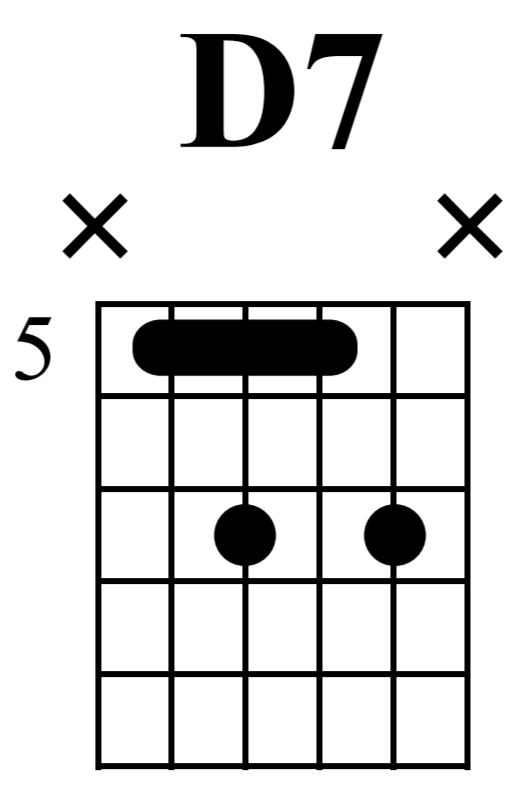

Musical notation and guitar tablature for measures 29-32.

Measure 29: Treble clef, notes G4, A4, B4, C5. TAB: 5 5 5 7 7.

Measure 30: Treble clef, notes G4, A4, B4, C5. TAB: 5 5 7 7.

Measure 31: Treble clef, notes G4, A4, B4, C5. TAB: 3 3 5 7.

Measure 32: Treble clef, notes G4, A4, B4, C5. TAB: 10 9 10 9 (circled), 8 7 9 10 (circled).