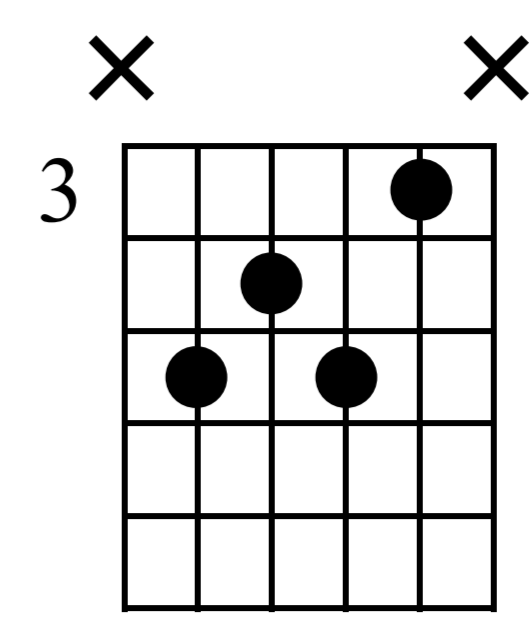

Rockin Around The Christmas Tree

Verse

G

D7

D/F#

n.guit.

Musical notation for measures 1-4. Treble clef, 4/4 time. Measure 1: G chord, notes G4, B4, D5. Measure 2: G chord, notes G4, B4, D5. Measure 3: D7 chord, notes D4, F#4, A4, C5. Measure 4: D/F# chord, notes D4, F#4, A4, C5. TAB: 3 4 5 3 | 3 4 5 4 | 7 5 7 5 | 5 3 1 2 | 2 0 2

Musical notation for measures 5-8. Treble clef, 4/4 time. Measure 5: Am7 chord, notes A3, C4, E4, G4. Measure 6: D7 chord, notes D4, F#4, A4, C5. Measure 7: Am7 chord, notes A3, C4, E4, G4. Measure 8: G chord, notes G4, B4, D5. TAB: 5 5 5 7 7 | 5 5 7 7 | 5 5 3 4 | 3 4 5 3 | 3 4 5

B Chorus

Musical notation for measures 17-20. Treble clef, 4/4 time. Measure 17: C chord, notes C4, E4, G4. Measure 18: C chord, notes C4, E4, G4. Measure 19: Bm chord, notes B3, D4, F#4. Measure 20: C chord, notes C4, E4, G4. TAB: 8 9 10 8 | 8 8 10 10 | 8 9 10 9 | 7 7 7 9 | 7 9 7

Em BmMaj7

Em7

A7

D7

Musical notation for measures 21-24. Measure 21: Em, BmMaj7. Measure 22: Em7. Measure 23: A7. Measure 24: D7.

TAB: 8 8 8 8 | 8 7 9 7 8 | 5 5 3 2 0 | 3 5 7 5 3

9 9 8 9 | 7 7 9 7 8 | 5 5 3 2 0 | 3 5 7 5 3