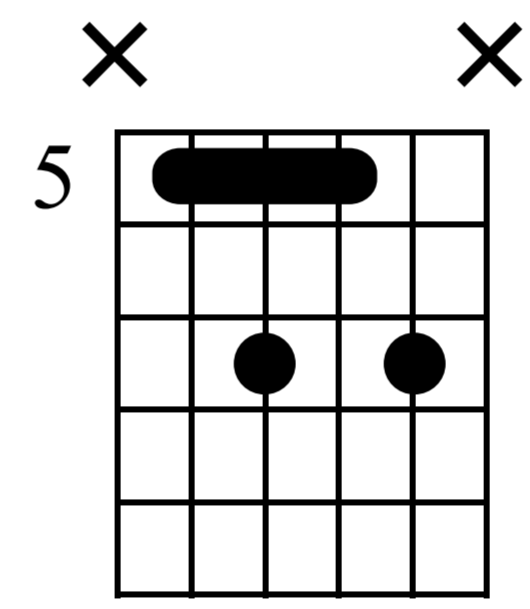

Em BmMaj7

Em7

A7

D7

Musical notation for measures 21-24. Measure 21: Em, BmMaj7. Measure 22: Em7. Measure 23: A7. Measure 24: D7.

TAB: 8 8 8 8 | 8 7 9 7 8 | 5 5 3 2 0 | 3 5 7 5 3

9 9 8 9 | 7 7 9 7 8 | 5 5 3 2 0 | 3 5 7 5 3

0 0 0 0 | 7 7 7 7 0 | 5 4 5 | 5 5 4

Verse

G

D7

D/F#

Musical notation for measures 25-28. Measure 25: G. Measure 26: G. Measure 27: D7. Measure 28: D/F#.

TAB: 3 3 3 0 | 3 3 0 0 0 | 7 5 3 1 | 2

4 4 3 | 5 5 4 2 | 0 0 2

5 5 5 | 5 4 2 | 2 0 2

3 3 3 5 | 3 3 5 3 | 5 5 4 2 | 2 0 2