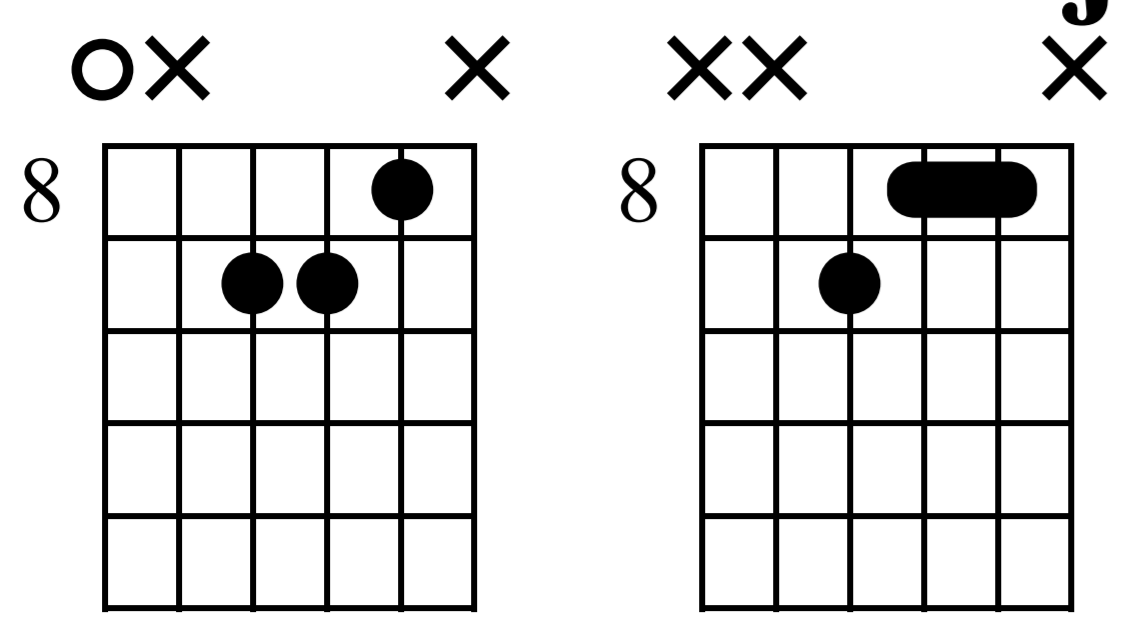

Em BmMaj7

Em7

A7

D7

Musical notation for measures 21-24. Measure 21: Em, BmMaj7. Measure 22: Em7. Measure 23: A7. Measure 24: D7.

TAB: 8 8 8 8 | 8 7 9 7 8 | 5 5 3 2 0 | 3 5 7 5 3

9 9 8 9 | 7 7 9 7 8 | 5 5 3 2 0 | 3 5 7 5 3

0 0 0 0 | 7 7 7 7 0 | 5 4 5 | 5 5 4

Verse

G

D7

D/F#

Musical notation for measures 25-28. Measure 25: G. Measure 26: G. Measure 27: D7. Measure 28: D/F#.

TAB: 3 3 3 0 | 3 3 0 0 0 | 7 5 3 1 | 2

4 4 3 | 5 5 4 2 | 0 0 2

5 5 5 | 5 4 2 | 2 0 2

3 3 3 5 | 3 3 5 3 | 5 5 4 2 | 2 0 2