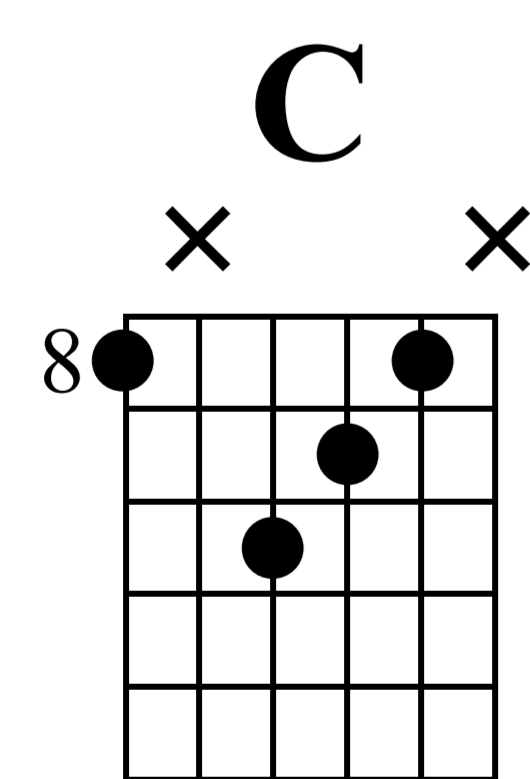

Rockin Around The Christmas Tree

Verse

G

D7

D/F#

n.guit.

Musical notation for measures 1-4. Treble clef, 4/4 time. Measure 1: G chord, notes G4, B4, D5. Measure 2: G chord, notes G4, B4, D5. Measure 3: D7 chord, notes D4, F#4, A4, C5. Measure 4: D/F# chord, notes D4, F#4, A4, C5. TAB: 3 4 5 3 | 3 4 5 4 | 7 5 7 5 | 5 3 1 2 | 2 0 2

Musical notation for measures 5-8. Treble clef, 4/4 time. Measure 5: Am7 chord, notes A3, C4, E4, G4. Measure 6: D7 chord, notes D4, F#4, A4, C5. Measure 7: Am7 chord, notes A3, C4, E4, G4. Measure 8: G chord, notes G4, B4, D5. TAB: 5 5 5 7 7 | 5 5 7 7 | 5 5 3 4 | 3 4 5 3 | 3 4 5

Musical notation for measures 9-12. Treble clef, 4/4 time. Measure 9: G chord, notes G4, B4, D5. Measure 10: G chord, notes G4, B4, D5. Measure 11: D7 chord, notes G4, B4, D5, F#4. Measure 12: D/F# chord, notes G4, B4, D5, F#4. TAB: 3 4 5 3 | 3 3 0 4 | 3 4 5 3 | 7 5 7 5 | 5 5 3 1 | 2 0 2

B Chorus

Musical notation for measures 17-20. Treble clef, 4/4 time. Measure 17: C chord, notes C4, E4, G4. Measure 18: C chord, notes C4, E4, G4. Measure 19: Bm chord, notes B3, D4, F#4. Measure 20: C chord, notes C4, E4, G4. TAB: 8 9 10 8 | 8 8 10 10 | 8 9 10 9 | 7 7 7 9 | 7 9 7