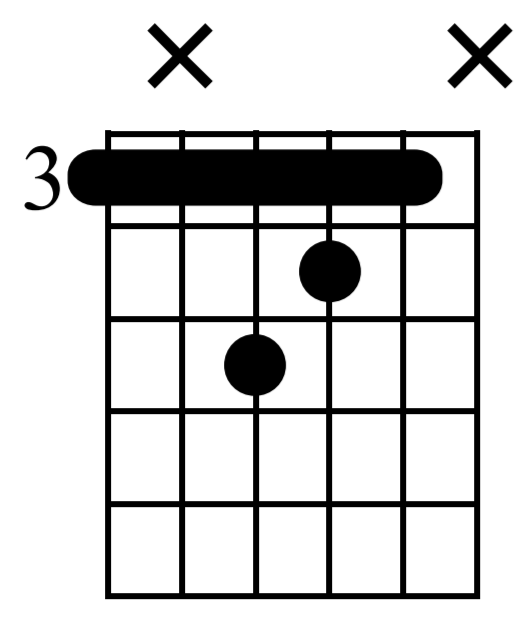

Rockin Around The Christmas Tree

Verse

G

D7

D/F#

n.guit.

Musical notation for measures 1-4. Treble clef, 4/4 time. Measure 1: G chord, notes G4, B4, D5. Measure 2: G chord, notes G4, B4, D5. Measure 3: D7 chord, notes D4, F#4, A4, C5. Measure 4: D/F# chord, notes D4, F#4, A4, C5. TAB: 3 4 5 3 | 3 4 5 4 | 7 5 7 5 | 5 3 1 2 | 2 0 2

Musical notation for measures 5-8. Treble clef, 4/4 time. Measure 5: Am7 chord, notes A3, C4, E4, G4. Measure 6: D7 chord, notes D4, F#4, A4, C5. Measure 7: Am7 chord, notes A3, C4, E4, G4. Measure 8: G chord, notes G4, B4, D5. TAB: 5 5 5 7 7 | 5 5 7 7 | 5 5 3 4 | 3 4 5 3 | 3 4 5

B Chorus

Musical notation for measures 17-20. Treble clef, 4/4 time. Measure 17: C chord, notes C4, E4, G4. Measure 18: C chord, notes C4, E4, G4. Measure 19: Bm chord, notes B3, D4, F#4. Measure 20: C chord, notes C4, E4, G4. TAB: 8 9 10 8 | 8 8 10 10 | 8 9 10 9 | 7 7 7 9 | 7 9 7

5 5 5 | 5 4 2 | 2 0 2

3 3 3 5 | 3 3 5 3 | 5 5 4 2 | 2 0 2

Musical notation and guitar tablature for measures 29-32.

Measure 29: Treble clef, notes G4, A4, B4, C5. TAB: 5 5 5 7 7.

Measure 30: Treble clef, notes G4, A4, B4, C5. TAB: 5 5 7 7.