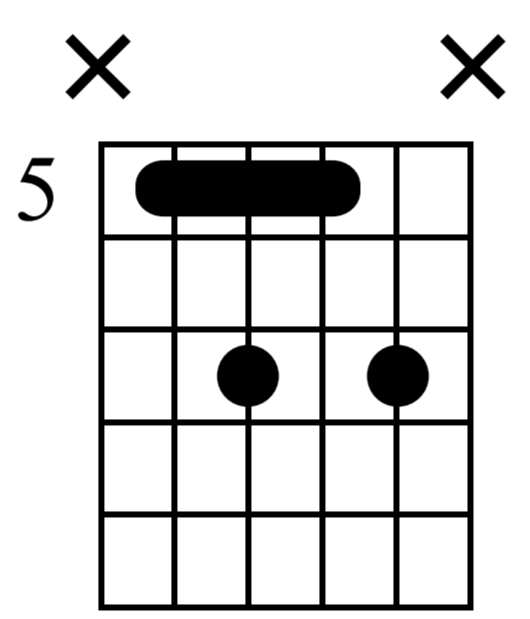

Rockin Around The Christmas Tree

Verse

G

D7

D/F#

n.guit.

Musical notation for measures 1-4. Treble clef, 4/4 time. Measure 1: G chord, notes G4, B4, D5. Measure 2: G chord, notes G4, B4, D5. Measure 3: D7 chord, notes D4, F#4, A4, C5. Measure 4: D/F# chord, notes D4, F#4, A4, C5. TAB: 3 4 5 3 | 3 4 5 4 | 7 5 7 5 | 5 3 1 2 | 2 0 2

Am7

D7

Am7

D7

Am7

D7b5

G

Daug

Musical notation for measures 5-8. Treble clef, 4/4 time. Measure 5: Am7 chord, notes A3, C4, E4, G4. Measure 6: D7 chord, notes D4, F#4, A4, C5. Measure 7: Am7 chord, notes A3, C4, E4, G4. Measure 8: G chord, notes G4, B4, D5. TAB: 5 5 5 7 7 | 5 5 7 7 | 5 5 3 4 | 3 4 5 3 | 3 4 5