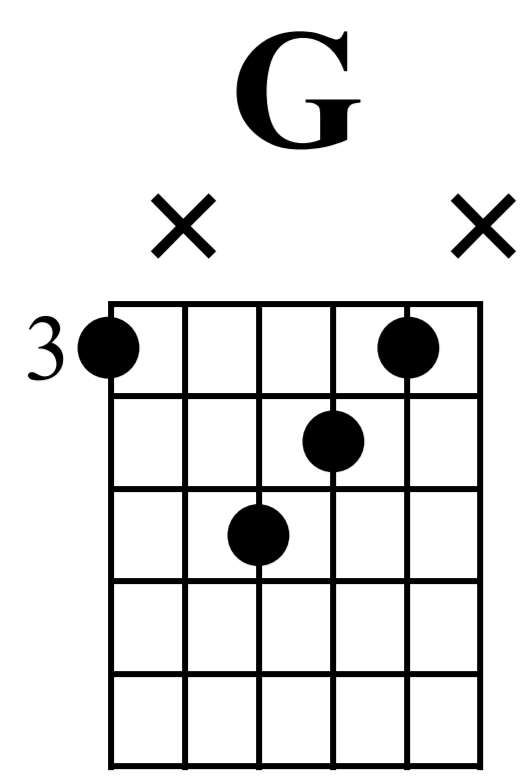

Rockin Around The Christmas Tree

Verse

G

D7

D/F#

n.guit.

Musical notation for measures 1-4. Treble clef, 4/4 time. Measure 1: G chord, notes G4, B4, D5. Measure 2: G chord, notes G4, B4, D5. Measure 3: D7 chord, notes D4, F#4, A4, C5. Measure 4: D/F# chord, notes D4, F#4, A4, C5. TAB: 3 4 5 3 | 3 4 5 4 | 7 5 7 5 | 5 3 1 2 | 2 0 2

Musical notation for measures 5-8. Treble clef, 4/4 time. Measure 5: Am7 chord, notes A3, C4, E4, G4. Measure 6: D7 chord, notes D4, F#4, A4, C5. Measure 7: Am7 chord, notes A3, C4, E4, G4. Measure 8: G chord, notes G4, B4, D5. TAB: 5 5 5 7 7 | 5 5 7 7 | 5 5 3 4 | 3 4 5 3 | 3 4 5

Musical notation for measures 9-12. Treble clef, 4/4 time. Measure 9: G chord, notes G4, B4, D5. Measure 10: G chord, notes G4, B4, D5. Measure 11: D7 chord, notes G4, B4, D5, F#4. Measure 12: D/F# chord, notes G4, B4, D5, F#4. TAB: 3 4 5 3 | 3 3 0 4 | 3 4 5 3 | 7 5 7 5 | 5 5 3 1 | 2 0 2

B Chorus

Musical notation for measures 17-20. Treble clef, 4/4 time. Measure 17: C chord, notes C4, E4, G4. Measure 18: C chord, notes C4, E4, G4. Measure 19: Bm chord, notes B3, D4, F#4. Measure 20: C chord, notes C4, E4, G4. TAB: 8 9 10 8 | 8 8 10 10 | 8 9 10 9 | 7 7 7 9 | 7 9 7