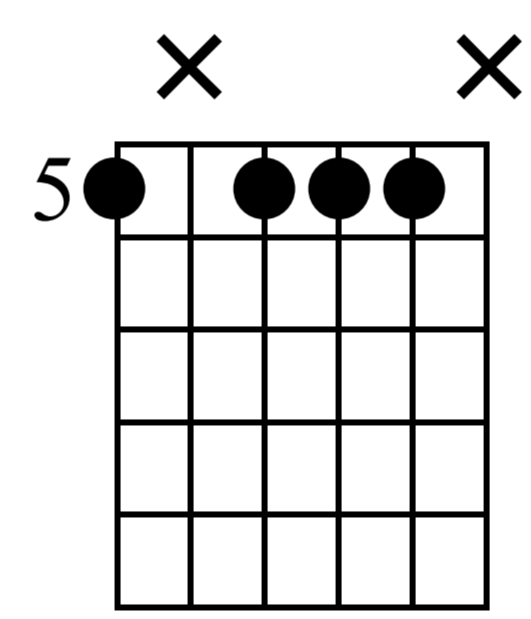

Rockin Around The Christmas Tree

Verse

G

D7

D/F#

n.guit.

Musical notation for measures 1-4. Treble clef, 4/4 time. Measure 1: G chord, notes G4, B4, D5. Measure 2: G chord, notes G4, B4, D5. Measure 3: D7 chord, notes D4, F#4, A4, C5. Measure 4: D/F# chord, notes D4, F#4, A4, C5. TAB: 3 4 5 3 | 3 4 5 4 | 7 5 7 5 | 5 3 1 2 | 2 0 2

Am7

D7

Am7

D7

Am7

D7b5

G

Daug

Musical notation for measures 5-8. Treble clef, 4/4 time. Measure 5: Am7 chord, notes A3, C4, E4, G4. Measure 6: D7 chord, notes D4, F#4, A4, C5. Measure 7: Am7 chord, notes A3, C4, E4, G4. Measure 8: G chord, notes G4, B4, D5. TAB: 5 5 5 7 7 | 5 5 7 7 | 5 5 3 4 | 3 4 5 3 | 3 4 5