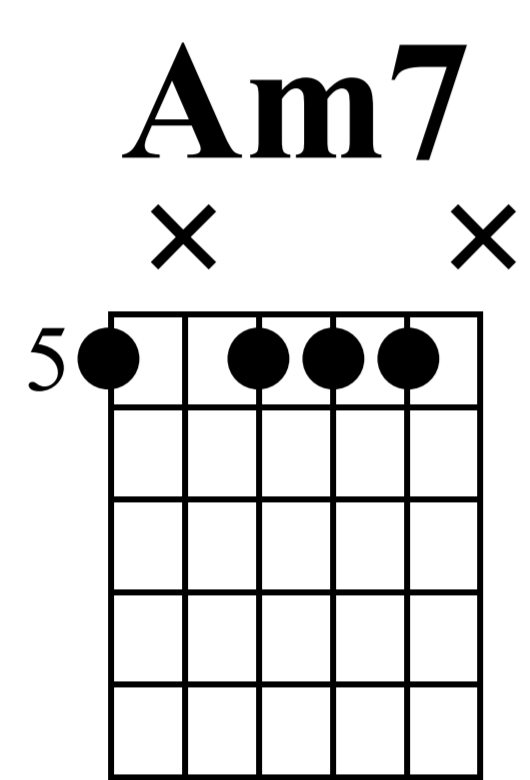

Musical notation for measures 13-16. Treble clef, 4/4 time. Measure 13: Am7 chord, notes A3, C4, E4, G4. Measure 14: D7 chord, notes G4, B4, D5, F#4. Measure 15: Am7 chord, notes A3, C4, E4, G4. Measure 16: G and G7 chords, notes G4, B4, D5, F#4. TAB: 5 5 5 7 7 | 5 5 7 7 | 5 5 7 7 | 3 3 4 5 | 6 4 5