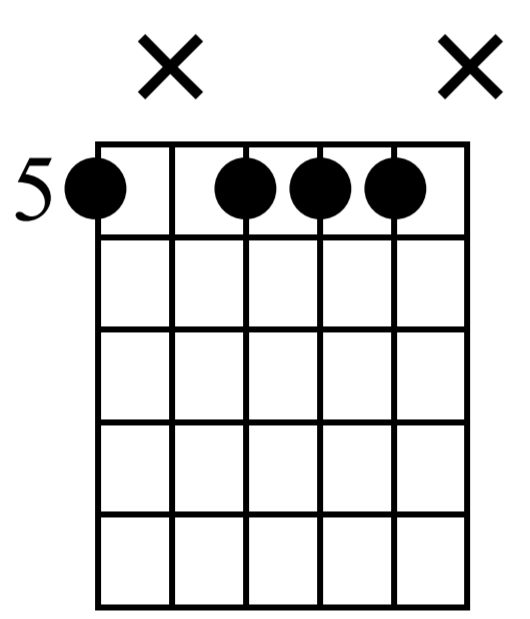

n.guit.

Musical notation for measures 1-4. Treble clef, 4/4 time. Measure 1: G chord, notes G4, B4, D5. Measure 2: G chord, notes G4, B4, D5. Measure 3: D7 chord, notes D4, F#4, A4, C5. Measure 4: D/F# chord, notes D4, F#4, A4, C5. TAB: 3 4 5 3 | 3 4 5 4 | 7 5 7 5 | 5 3 1 2 | 2 0 2

Am7