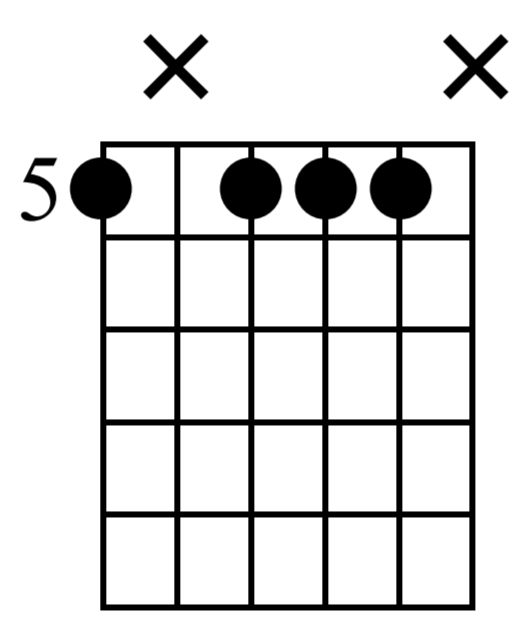

Rockin Around The Christmas Tree

Verse

G

D7

D/F#

n.guit.

Musical notation for measures 1-4. Treble clef, 4/4 time. Measure 1: G chord, notes G4, B4, D5. Measure 2: G chord, notes G4, B4, D5. Measure 3: D7 chord, notes D4, F#4, A4, C5. Measure 4: D/F# chord, notes D4, F#4, A4, C5. TAB: 3 4 5 3 | 3 4 5 4 | 7 5 7 5 | 5 3 1 2 | 2 0 2

Am7

D7

Am7

D7

Am7

D7b5

G

Daug

Musical notation for measures 5-8. Treble clef, 4/4 time. Measure 5: Am7 chord, notes A3, C4, E4, G4. Measure 6: D7 chord, notes D4, F#4, A4, C5. Measure 7: Am7 chord, notes A3, C4, E4, G4. Measure 8: G chord, notes G4, B4, D5. TAB: 5 5 5 7 7 | 5 5 7 7 | 5 5 3 4 | 3 4 5 3 | 3 4 5