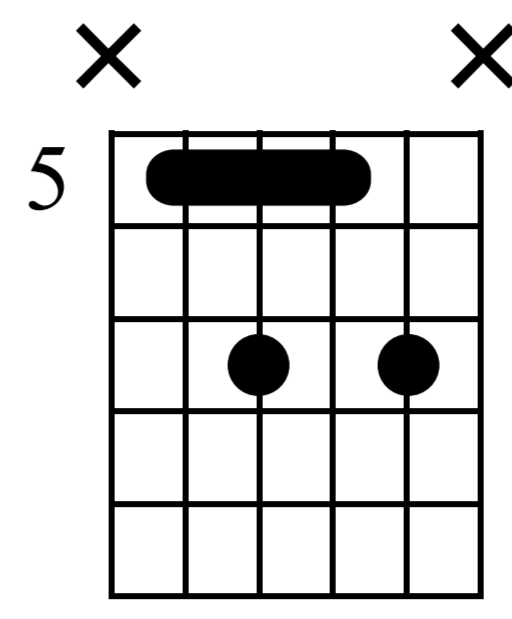

Rockin Around The Christmas Tree

Verse

G

D7

D/F#

n.guit.

Musical notation for measures 1-4. Treble clef, 4/4 time. Measure 1: G chord, notes G4, B4, D5. Measure 2: G chord, notes G4, B4, D5. Measure 3: D7 chord, notes D4, F#4, A4, C5. Measure 4: D/F# chord, notes D4, F#4, A4, C5. TAB: 3 4 5 3 | 3 4 5 4 | 7 5 7 5 | 5 3 1 2 | 2 0 2

Musical notation for measures 5-8. Treble clef, 4/4 time. Measure 5: Am7 chord, notes A3, C4, E4, G4. Measure 6: D7 chord, notes D4, F#4, A4, C5. Measure 7: Am7 chord, notes A3, C4, E4, G4. Measure 8: G chord, notes G4, B4, D5. TAB: 5 5 5 7 7 | 5 5 7 7 | 5 5 3 4 | 3 4 5 3 | 3 4 5

B Chorus

Musical notation for measures 17-20. Treble clef, 4/4 time. Measure 17: C chord, notes C4, E4, G4. Measure 18: C chord, notes C4, E4, G4. Measure 19: Bm chord, notes B3, D4, F#4. Measure 20: C chord, notes C4, E4, G4. TAB: 8 9 10 8 | 8 8 10 10 | 8 9 10 9 | 7 7 7 9 | 7 9 7

5 5 5 | 5 4 2 | 2 0 2

3 3 3 5 | 3 3 5 3 | 5 5 4 2 | 2 0 2

Musical notation and guitar tablature for measures 29-32.

Measure 29: Treble clef, notes G4, A4, B4, C5. TAB: 5 5 5 7 7.

Measure 30: Treble clef, notes G4, A4, B4, C5. TAB: 5 5 7 7.