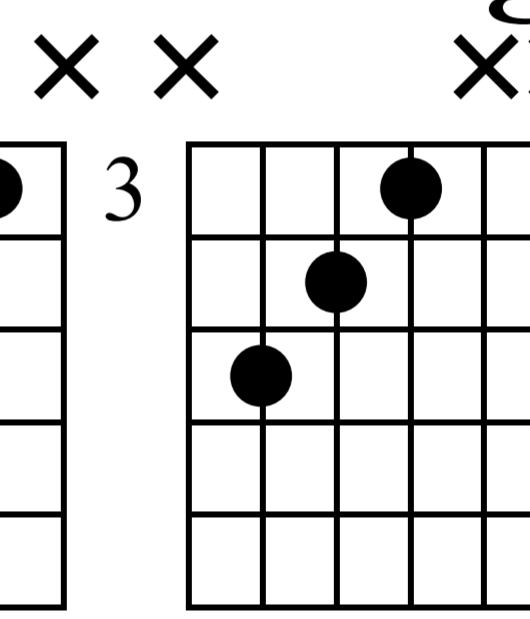

Rockin Around The Christmas Tree

Verse

G

D7

D/F#

n.guit.

Musical notation for measures 1-4. Treble clef, 4/4 time. Measure 1: G chord, notes G4, B4, D5. Measure 2: G chord, notes G4, B4, D5. Measure 3: D7 chord, notes D4, F#4, A4, C5. Measure 4: D/F# chord, notes D4, F#4, A4, C5. TAB: 3 4 5 3 | 3 4 5 4 | 7 5 7 5 | 5 3 1 2 | 2 0 2

Musical notation for measures 5-8. Treble clef, 4/4 time. Measure 5: Am7 chord, notes A3, C4, E4, G4. Measure 6: D7 chord, notes D4, F#4, A4, C5. Measure 7: Am7 chord, notes A3, C4, E4, G4. Measure 8: G chord, notes G4, B4, D5. TAB: 5 5 5 7 7 | 5 5 7 7 | 5 5 3 4 | 3 4 5 3 | 3 4 5

B Chorus

Musical notation for measures 17-20. Treble clef, 4/4 time. Measure 17: C chord, notes C4, E4, G4. Measure 18: C chord, notes C4, E4, G4. Measure 19: Bm chord, notes B3, D4, F#4. Measure 20: C chord, notes C4, E4, G4. TAB: 8 9 10 8 | 8 8 10 10 | 8 9 10 9 | 7 7 7 9 | 7 9 7

5 5 5 | 5 4 2 | 2 0 2

3 3 3 5 | 3 3 5 3 | 5 5 4 2 | 2 0 2

Musical notation and guitar tablature for measures 29-32.

Measure 29: Treble clef, notes G4, A4, B4, C5. TAB: 5 5 5 7 7.

Measure 30: Treble clef, notes G4, A4, B4, C5. TAB: 5 5 7 7.