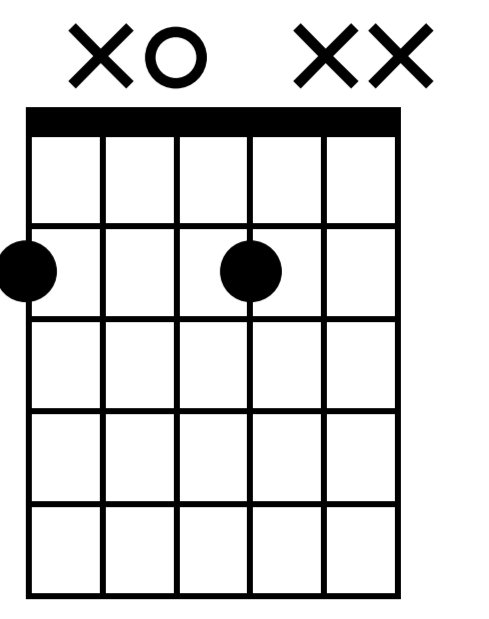

Rockin Around The Christmas Tree

Verse

G

D7

D/F#

n.guit.

Musical notation for measures 1-4. Treble clef, 4/4 time. Measure 1: G chord, notes G4, B4, D5. Measure 2: G chord, notes G4, B4, D5. Measure 3: D7 chord, notes D4, F#4, A4, C5. Measure 4: D/F# chord, notes D4, F#4, A4, C5. TAB: 3 4 5 3 | 3 4 5 4 | 7 5 7 5 | 5 3 1 2 | 2 0 2

Musical notation for measures 5-8. Treble clef, 4/4 time. Measure 5: Am7 chord, notes A3, C4, E4, G4. Measure 6: D7 chord, notes D4, F#4, A4, C5. Measure 7: Am7 chord, notes A3, C4, E4, G4. Measure 8: G chord, notes G4, B4, D5. TAB: 5 5 5 7 7 | 5 5 7 7 | 5 5 3 4 | 3 4 5 3 | 3 4 5