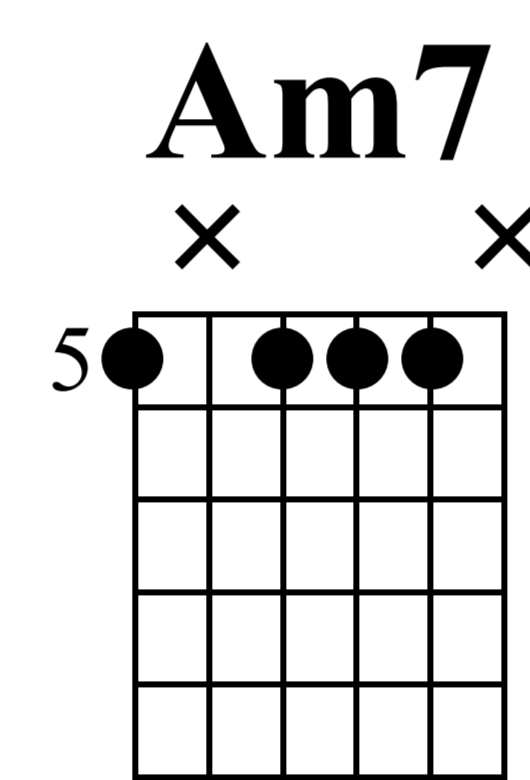

Rockin Around The Christmas Tree

Verse

G

D7

D/F#

n.guit.

Musical notation for measures 1-4. Treble clef, 4/4 time. Measure 1: G chord, notes G4, B4, D5. Measure 2: G chord, notes G4, B4, D5. Measure 3: D7 chord, notes D4, F#4, A4, C5. Measure 4: D/F# chord, notes D4, F#4, A4, C5. TAB: 3 4 5 3 | 3 4 5 4 | 7 5 7 5 | 5 3 1 2 | 2 0 2

Musical notation for measures 5-8. Treble clef, 4/4 time. Measure 5: Am7 chord, notes A3, C4, E4, G4. Measure 6: D7 chord, notes D4, F#4, A4, C5. Measure 7: Am7 chord, notes A3, C4, E4, G4. Measure 8: G chord, notes G4, B4, D5. TAB: 5 5 5 7 7 | 5 5 7 7 | 5 5 3 4 | 3 4 5 3 | 3 4 5

Musical notation for measures 9-12. Treble clef, 4/4 time. Measure 9: G chord, notes G4, B4, D5. Measure 10: G chord, notes G4, B4, D5. Measure 11: D7 chord, notes G4, B4, D5, F#4. Measure 12: D/F# chord, notes G4, B4, D5, F#4. TAB: 3 4 5 3 | 3 3 0 4 | 3 4 5 3 | 7 5 7 5 | 5 5 3 1 | 2 0 2

B Chorus

Musical notation for measures 17-20. Treble clef, 4/4 time. Measure 17: C chord, notes C4, E4, G4. Measure 18: C chord, notes C4, E4, G4. Measure 19: Bm chord, notes B3, D4, F#4. Measure 20: C chord, notes C4, E4, G4. TAB: 8 9 10 8 | 8 8 10 10 | 8 9 10 9 | 7 7 7 9 | 7 9 7