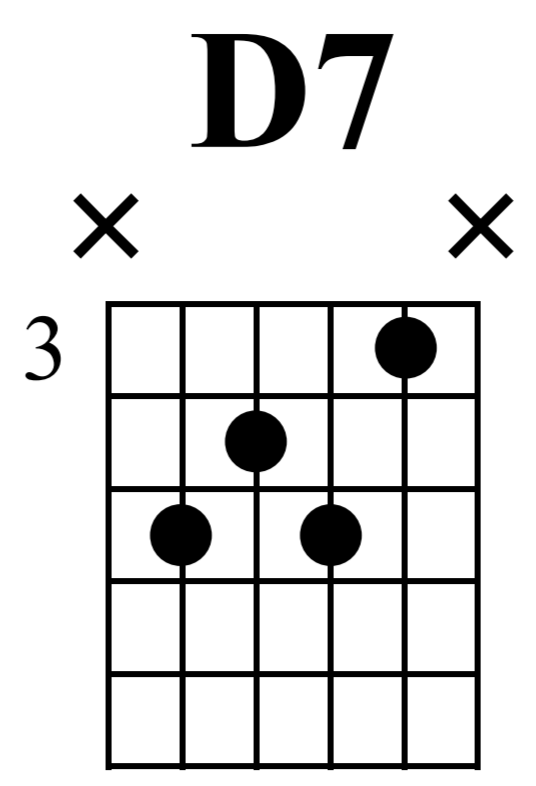

Musical notation and guitar tablature for measures 29-32.

Measure 29: Treble clef, notes G4, A4, B4, C5. TAB: 5 5 5 7 7.

Measure 30: Treble clef, notes G4, A4, B4, C5. TAB: 5 5 7 7.

Measure 31: Treble clef, notes G4, A4, B4, C5. TAB: 3 3 5 7.

Measure 32: Treble clef, notes G4, A4, B4, C5. TAB: 10 9 10 9 (circled), 8 7 9 10 (circled).