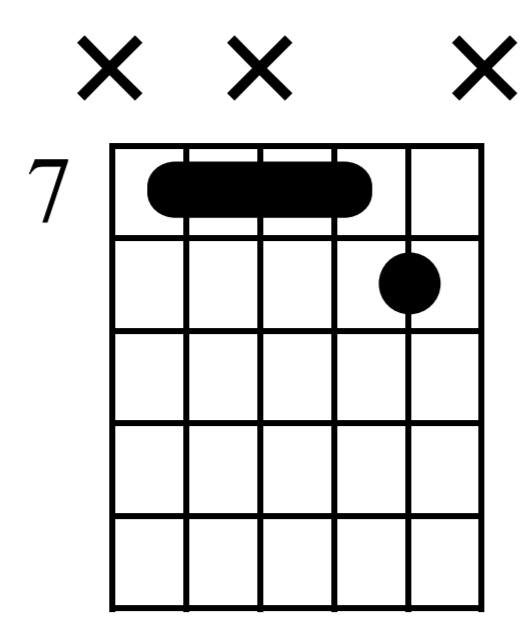

Rockin Around The Christmas Tree

Verse

G

D7

D/F#

n.guit.

Musical notation for measures 1-4. Treble clef, 4/4 time. Measure 1: G chord, notes G4, B4, D5. Measure 2: G chord, notes G4, B4, D5. Measure 3: D7 chord, notes D4, F#4, A4, C5. Measure 4: D/F# chord, notes D4, F#4, A4, C5. TAB: 3 4 5 3 | 3 4 5 4 | 7 5 7 5 | 5 3 1 2 | 2 0 2

Musical notation for measures 5-8. Treble clef, 4/4 time. Measure 5: Am7 chord, notes A3, C4, E4, G4. Measure 6: D7 chord, notes D4, F#4, A4, C5. Measure 7: Am7 chord, notes A3, C4, E4, G4. Measure 8: G chord, notes G4, B4, D5. TAB: 5 5 5 7 7 | 5 5 7 7 | 5 5 3 4 | 3 4 5 3 | 3 4 5

B Chorus

Musical notation for measures 17-20. Treble clef, 4/4 time. Measure 17: C chord, notes C4, E4, G4. Measure 18: C chord, notes C4, E4, G4. Measure 19: Bm chord, notes B3, D4, F#4. Measure 20: C chord, notes C4, E4, G4. TAB: 8 9 10 8 | 8 8 10 10 | 8 9 10 9 | 7 7 7 9 | 7 9 7

Em BmMaj7

Em7

A7

D7

Musical notation for measures 21-24. Measure 21: Em, BmMaj7. Measure 22: Em7. Measure 23: A7. Measure 24: D7.

TAB: 8 8 8 8 | 8 7 9 7 8 | 5 5 3 2 0 | 3 5 7 5 3

9 9 8 9 | 7 7 9 7 8 | 5 5 3 2 0 | 3 5 7 5 3