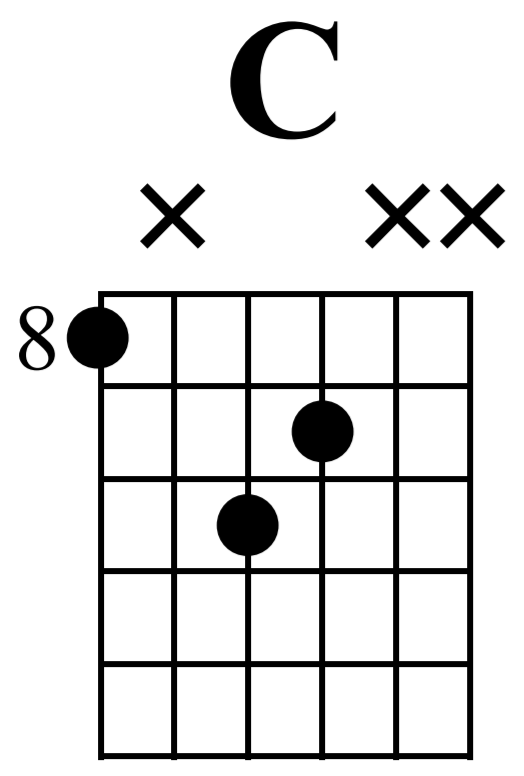

# The First Noel

n.guit.

Musical notation for the first system, measures 1-3. Includes treble clef, 3/4 time signature, and guitar tablature.

Lyrics: The First Noel, the Angels did  
In fields where they lay, keeping their

Tablature: 0 3 | 1 0 2 3 | 3 0 1 | 3 5 4 0 | 5 6 7 8 | 8 10 8 8 | 7 5 6

Musical notation for the second system, measures 4-7. Includes treble clef and guitar tablature.

Lyrics: say sheep was on a certain cold winter's poor shepherds night that in was fields as they

Tablature: 3 1 0 2 3 | 5 6 7 8 | 8 7 5 3 | 5 6 7 8 | 8 8 8 8 | 8 8 10

8

lay deep

(Noel)

Noel

Noel

Noel

TAB

12

13

14

15

Born is the King of

TAB

12 13 12

10 8 10 9