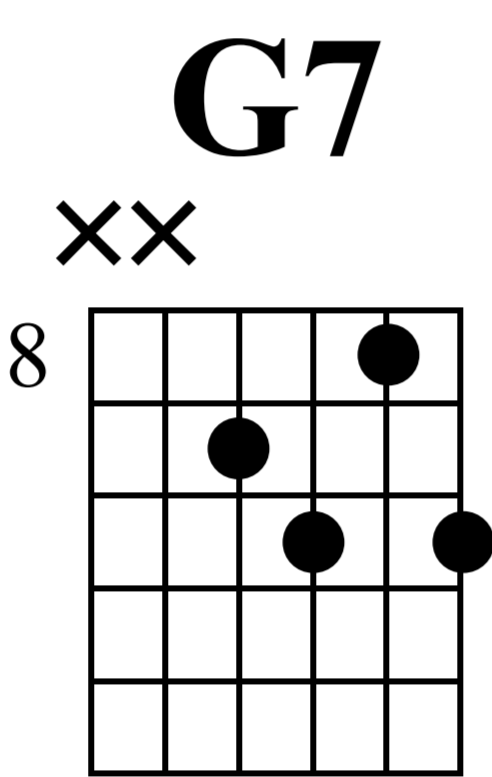

# The First Noel

n.guit.

Musical notation for the first system, measures 1-3. Includes treble clef, 3/4 time signature, and guitar tablature.

Lyrics: The First Noel, the Angels did  
In fields where they lay, keeping their

Tablature: 3 1 0 2 3 | 5 6 7 8 | 8 7 5 3 | 5 6 7 8 | 8 8 8 8 | 8 8 10

8

lay deep

(Noel)

Noel

Noel

Noel

TAB

9 10 8

0 3

1 0 2 3

3 0 1

3 5 4 0

8 7 10 8

5 6 5 5

7 8 10 12

12

13

14

15

Born is the King of

TAB

12 13 12

10 8 10 9