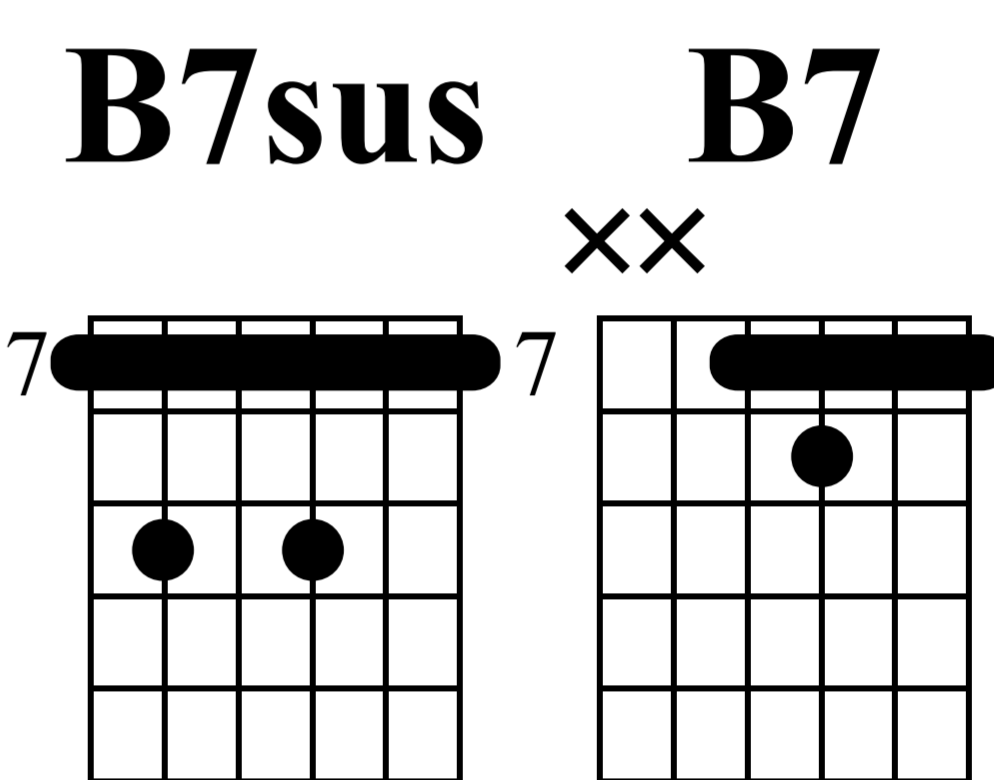

Musical notation for measures 13-14. Measure 13 contains chords Am7 and Fm13. Measure 14 contains chords Cmaj7, B7sus, and B7. The TAB below shows the fretting for each chord.

13 14

TAB: 1 0 2 0 | 1 1 1 3 1 3 | 5 4 5 3 3 5 | 7 7 9 7 7 7 | 7 7 8 7 10