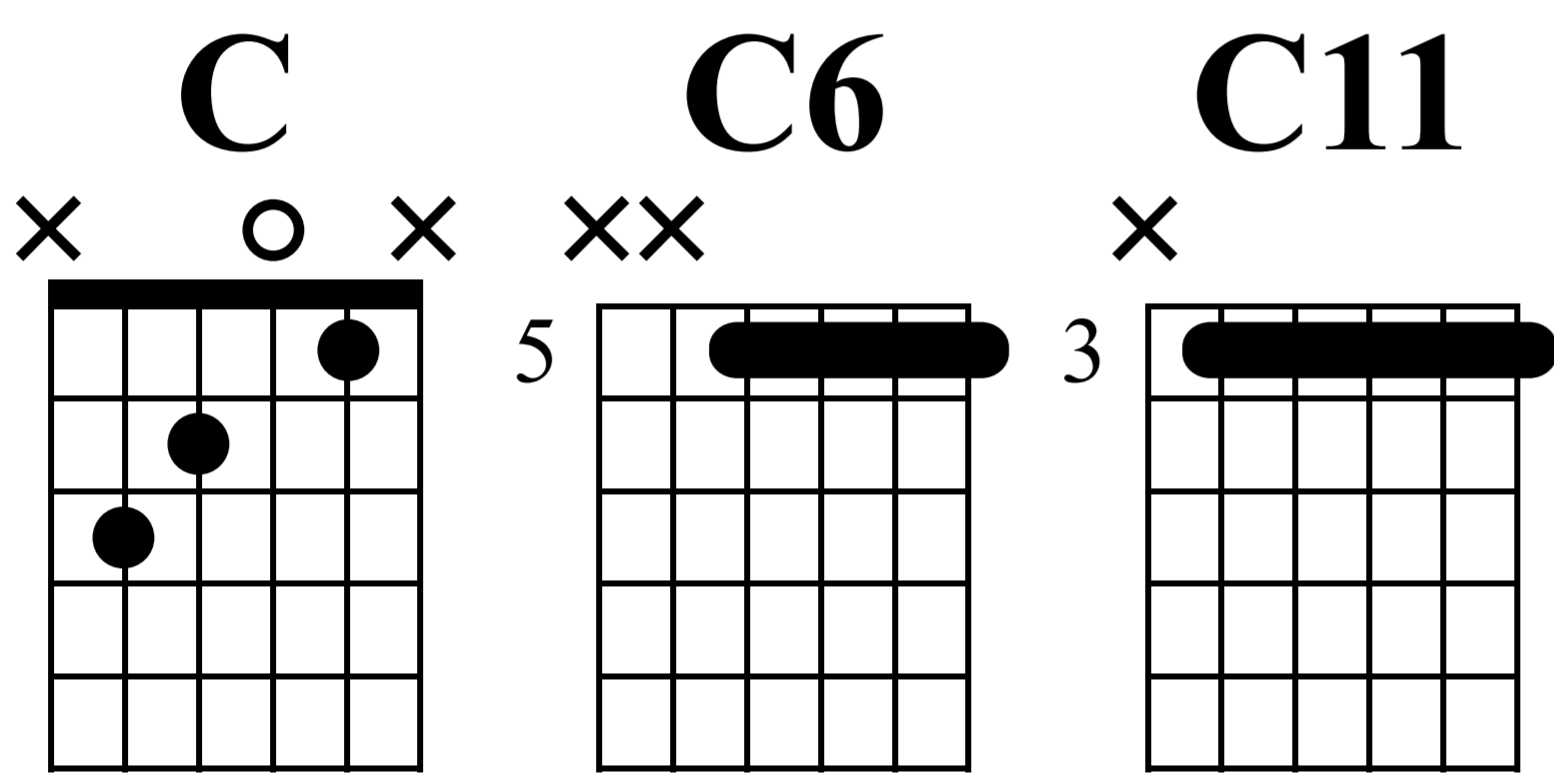

# Christmas Song

n.guit.

1 2

TAB

1 0 2 3 | 8 8 7 7 | 7 8 0 | 5 6 3 1 | 0 0 0 | 1 1 2 0 | 0 0 1 3 | 3

3 4

TAB

1 0 2 3 | 5 5 5 5 | 3 3 3 3 | 6 5 3 | 1 1 2 2 | 1 1 0 1 | 0 1 1 1

**Am7**

**Fm13**

**Cmaj7**

**B7sus B7**

Musical notation for measures 5-6. Measure 5 contains a treble clef, a 5, and a chord. Measure 6 contains a treble clef, a 6, and a chord. Below the staff is a TAB line with fret numbers: 1 0 2 0, 1 1 3 3, 1 3, 5 4 5 3, 3 5, 7 7 9 7, 7 7 8 7, 10.

**Emaj7**

**Bb7**

**Ebmaj7**

**G7**

Musical notation for measures 7-8. Measure 7 contains a treble clef, a 7, and a chord. Measure 8 contains a treble clef, an 8, and a chord. Below the staff is a TAB line with fret numbers: 9 8 9 7, 9, 6 6 7 6 8 6, 8 8, 8, 3 3 4 3 3 3, 6 5 3.