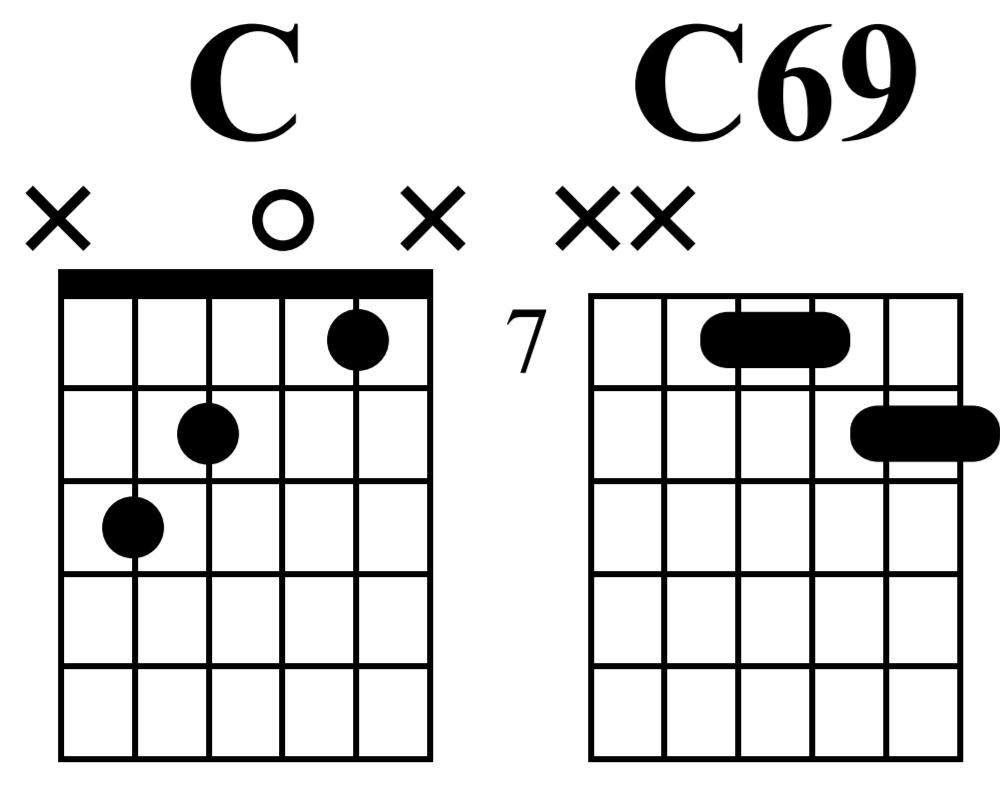

# Christmas Song

n.guit.

1 2

TAB

1 0 2 3 | 8 8 7 7 | 7 8 0 | 5 6 3 1 | 0 0 0 | 1 1 2 0 | 0 0 1 3 | 3

3 4

TAB

1 0 2 3 | 5 5 5 5 | 3 3 3 3 | 6 5 3 | 1 1 2 2 | 1 1 0 1 | 0 1 1 1

**Am7**

**Fm13**

**Cmaj7**

**B7sus B7**

Musical notation for measures 5-6. Measure 5 contains a treble clef, a 5, and a chord. Measure 6 contains a treble clef, a 6, and a chord. Below the staff is a TAB line with fret numbers: 1 0 2 0, 1 1 3 3, 1 3, 5 4 5 3, 3 5, 7 7 9 7, 7 7 8 7, 10.

**Emaj7**

**Bb7**

**Ebmaj7**

**G7**

Musical notation for measures 7-8. Measure 7 contains a treble clef, a 7, and a chord. Measure 8 contains a treble clef, an 8, and a chord. Below the staff is a TAB line with fret numbers: 9 8 9 7, 9, 6 6 7 6 8 6, 8 8, 8, 3 3 4 3 3 3, 6 5 3.

**C6**

**C69**

**G7**

**Gaug**

**G13**

**Dm9**

**C#7#9**

Musical notation for measures 9-10. Measure 9 contains a treble clef, a 9, and a chord. Measure 10 contains a treble clef, a 10, and a chord. Below the staff is a TAB line with fret numbers: 1 2 2 3, 8 8 7 7, 7 6 7 5, 3 4 4, 3 1, 5 4 3, 3 5, 5 5 3 5, 5 4 3 4.