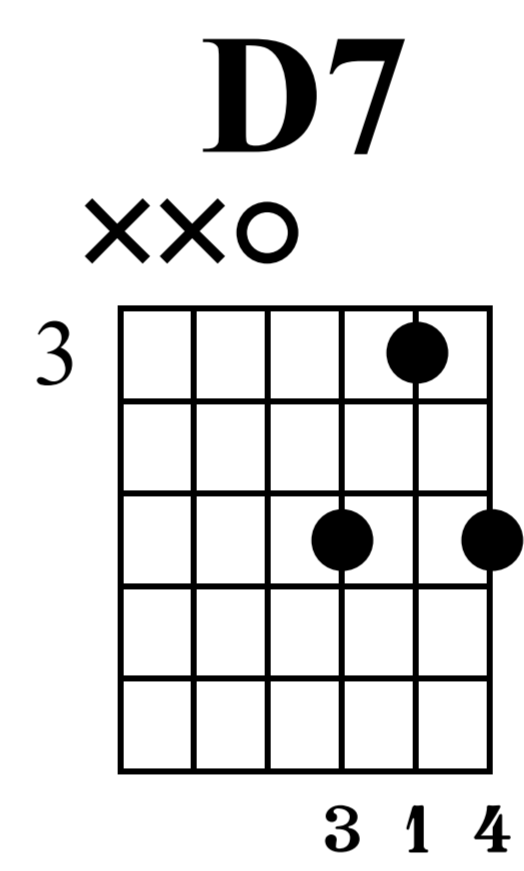

# Away in a Manger

n.guit.

1 2 3 4

A- way in a man- ger, no crib for His

10 10 8 7 7 5 3 3 2 0

TAB

5 6 7 8

bed. The lit- tle Lord Jes- us laid down His sweet

3 3 0 3 3 5 2 0 3 3

TAB

Musical notation for measures 9-12. Treble clef, key signature of one sharp (F#). Lyrics: head. The stars in the bright sky looked down where He

TAB: (7 8 7) | 10 | (12 12) | 8 7 | (8 7) | 5 3 | (5 5) | 2 0

Musical notation for measures 13-17. Treble clef, key signature of one sharp (F#). Lyrics: lay. The lit- tle Lord Jes- us a- sleep in the hay.

TAB: (3 4 5) | 3 | (10 9) | 7 5 | (8 7) | 5 3 | (5 0) | 2 | (3 3 4 5)