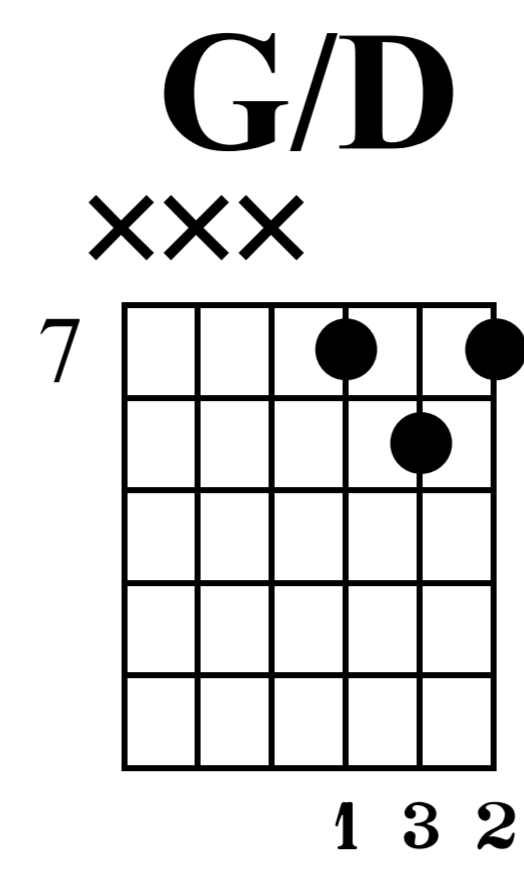

# Away in a Manger

n.guit.

1 2 3 4

A- way in a man- ger, no crib for His

10 10 8 7 7 5 3 3 2 0

TAB

5 6 7 8

bed. The lit- tle Lord Jes- us laid down His sweet

3 3 0 3 3 5 2 0 3 3

TAB

Musical notation for measures 9-12. Treble clef, key signature of one sharp (F#). Lyrics: head. The stars in the bright sky looked down where He

TAB: (7 8 7) | 10 | (12 12) | 8 7 | (8 7) | 5 3 | (5 5) | 2 0

Musical notation for measures 13-17. Treble clef, key signature of one sharp (F#). Lyrics: lay. The lit- tle Lord Jes- us a- sleep in the hay.

TAB: (3 4 5) | 3 | (10 9) | 7 5 | (8 7) | 5 3 | (5 0) | 2 | (3 3 4 5)