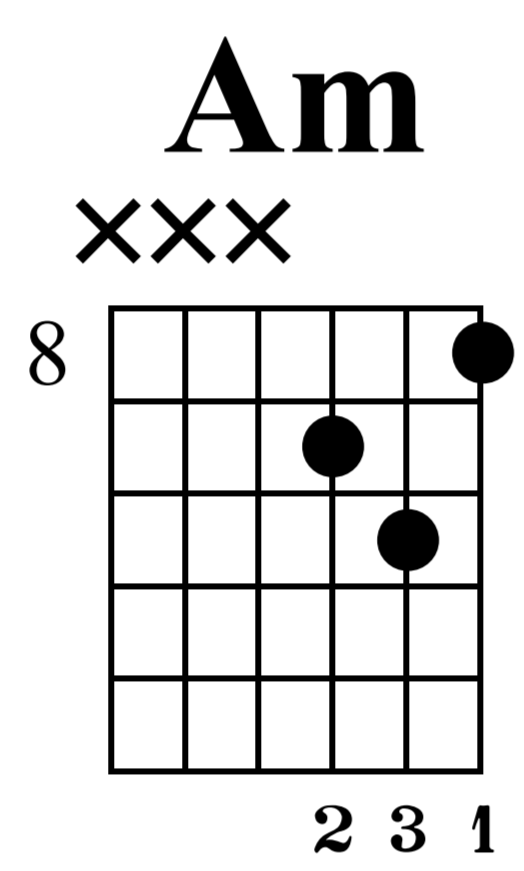

# Away in a Manger

n.guit.

1 2 3 4

A- way in a man- ger, no crib for His

10 10 8 7 7 5 3 3 2 0

TAB

5 6 7 8

bed. The lit- tle Lord Jes- us laid down His sweet

3 3 0 3 3 5 2 0 3 3

TAB

Musical notation for measures 9-12. Treble clef, key signature of one sharp (F#). Lyrics: head. The stars in the bright sky looked down where He

TAB: (7 8 7) | 10 | (12 12) | 8 7 | (8 7) | 5 3 | (5 5) | 2 0

Musical notation for measures 13-17. Treble clef, key signature of one sharp (F#). Lyrics: lay. The lit- tle Lord Jes- us a- sleep in the hay.

TAB: (3 4 5) | 3 | (10 9) | 7 5 | (8 7) | 5 3 | (5 0) | 2 | (3 3 4 5)