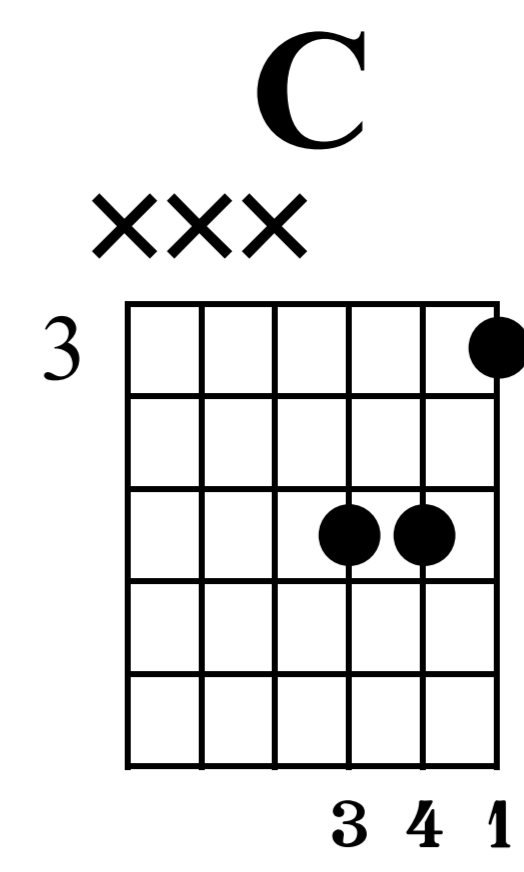

# Away in a Manger

n.guit.

1 2 3 4

A- way in a man- ger, no crib for His

10 10 8 7 7 5 3 3 2 0

TAB

5 6 7 8

bed. The lit- tle Lord Jes- us laid down His sweet

3 3 0 3 3 5 2 0 3 3

TAB

Musical notation for measures 9-12. Treble clef, key signature of one sharp (F#). Lyrics: head. The stars in the bright sky looked down where He

TAB: (7 8 7) | 10 | (12 12) | 8 7 | (8 7) | 5 3 | (5 5) | 2 0

Musical notation for measures 13-17. Treble clef, key signature of one sharp (F#). Lyrics: lay. The lit- tle Lord Jes- us a- sleep in the hay.

TAB: (3 4 5) | 3 | (10 9) | 7 5 | (8 7) | 5 3 | (5 0) | 2 | (3 3 4 5)