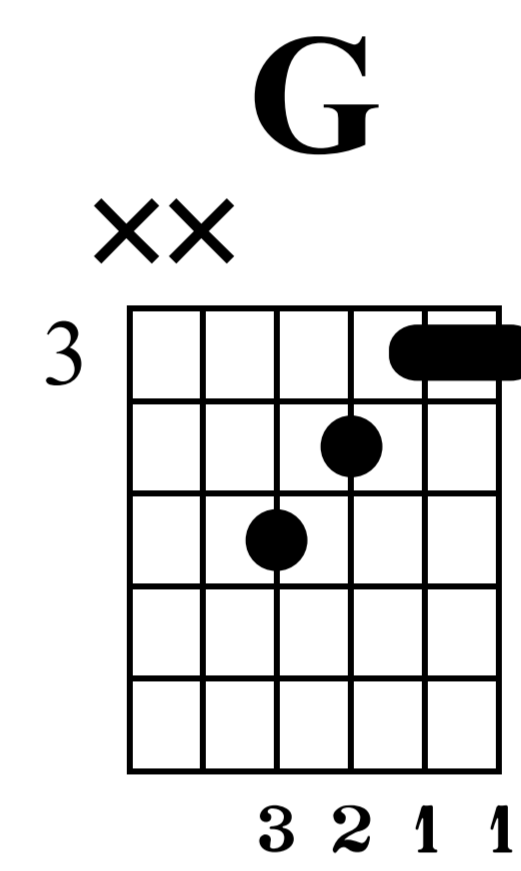

# Away in a Manger

n.guit.

1 2 3 4

A- way in a man- ger, no crib for His

10 10 8 7 7 5 3 3 2 0

TAB

5 6 7 8

bed. The lit- tle Lord Jes- us laid down His sweet

3 3 0 3 3 5 2 0 3 3

TAB

Musical notation for measures 9-12. Treble clef, key signature of one sharp (F#). Lyrics: head. The stars in the bright sky looked down where He

TAB: (7 8 7) | 10 | (12 12) | 8 7 | (8 7) | 5 3 | (5 5) | 2 0

Musical notation for measures 13-17. Treble clef, key signature of one sharp (F#). Lyrics: lay. The lit- tle Lord Jes- us a- sleep in the hay.

TAB: (3 4 5) | 3 | (10 9) | 7 5 | (8 7) | 5 3 | (5 0) | 2 | (3 3 4 5)