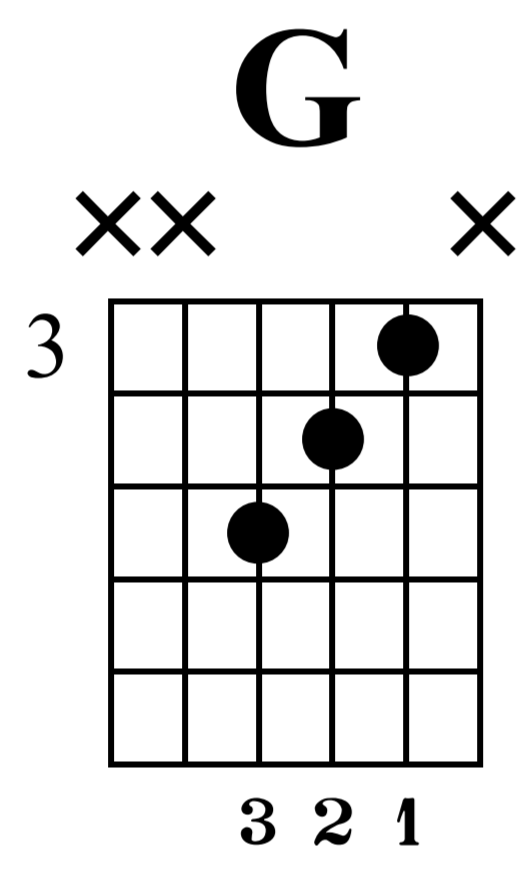

# Away in a Manger

n.guit.

1 2 3 4

A- way in a man- ger, no crib for His

10 10 8 7 7 5 3 3 2 0

TAB

5 6 7 8

bed. The lit- tle Lord Jes- us laid down His sweet

3 3 0 3 3 5 2 0 3 3

TAB

Musical notation for measures 9-12. Treble clef, key signature of one sharp (F#). Lyrics: head. The stars in the bright sky looked down where He

TAB: (7 8 7) | 10 | (12 12) | 8 7 | (8 7) | 5 3 | (5 5) | 2 0

Musical notation for measures 13-17. Treble clef, key signature of one sharp (F#). Lyrics: lay. The lit- tle Lord Jes- us a- sleep in the hay.

TAB: (3 4 5) | 3 | (10 9) | 7 5 | (8 7) | 5 3 | (5 0) | 2 | (3 3 4 5)