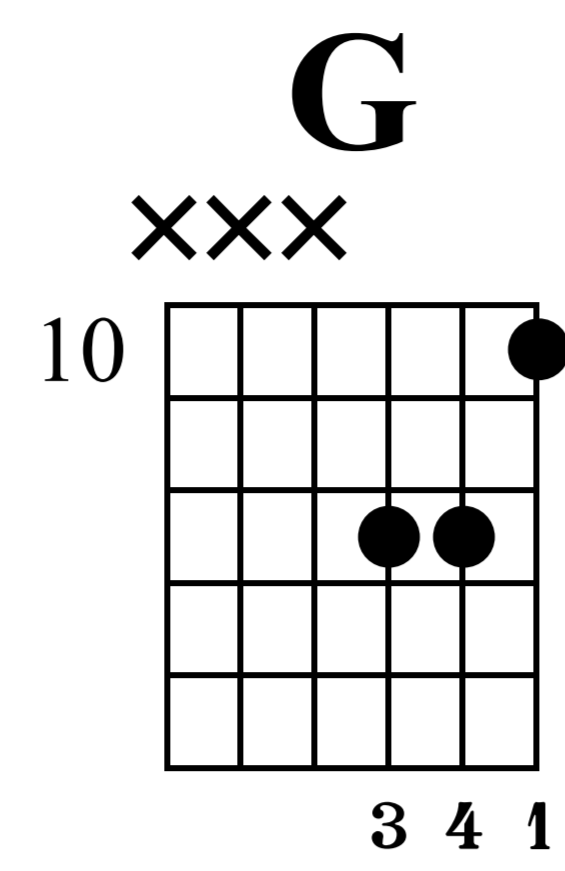

# Away in a Manger

n.guit.

1 2 3 4

A- way in a man- ger, no crib for His

10 10 8 7 7 5 3 3 2 0

TAB

5 6 7 8

bed. The lit- tle Lord Jes- us laid down His sweet

3 3 0 3 3 5 2 0 3 3

TAB

Musical notation for measures 9-12. Treble clef, key signature of one sharp (F#). Lyrics: head. The stars in the bright sky looked down where He

TAB: (7 8 7) | 10 | (12 12) | 8 7 | (8 7) | 5 3 | (5 5) | 2 0

Musical notation for measures 13-17. Treble clef, key signature of one sharp (F#). Lyrics: lay. The lit- tle Lord Jes- us a- sleep in the hay.

TAB: (3 4 5) | 3 | (10 9) | 7 5 | (8 7) | 5 3 | (5 0) | 2 | (3 3 4 5)