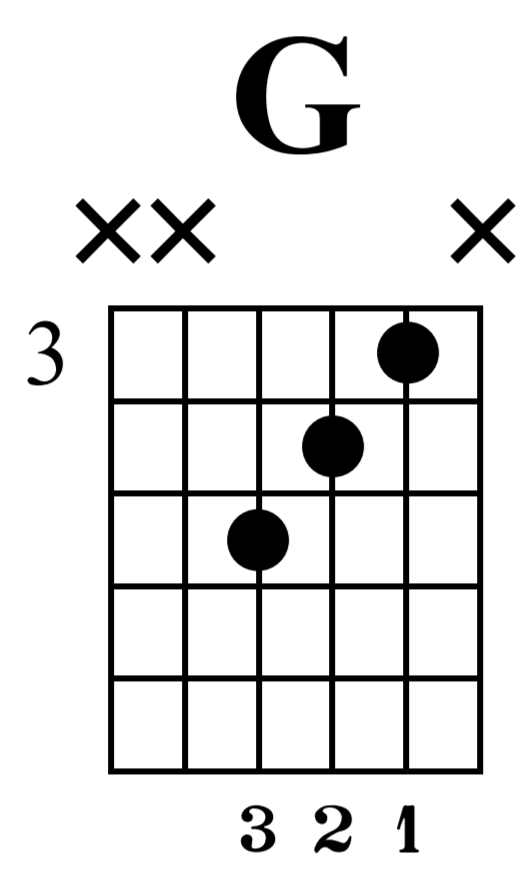

# Away in a Manger

n.guit.

1 2 3 4

A- way in a man- ger, no crib for His

10 10 8 7 7 5 3 3 2 0

TAB

5 6 7 8

bed. The lit- tle Lord Jes- us laid down His sweet

3 3 0 3 3 5 2 0 3 3

TAB

Musical notation for measures 9-12. Treble clef, key signature of one sharp (F#). Lyrics: head. The stars in the bright sky looked down where He

TAB: (7 8 7) | 10 | (12 12) | 8 7 | (8 7) | 5 3 | (5 5) | 2 0

Musical notation for measures 13-17. Treble clef, key signature of one sharp (F#). Lyrics: lay. The lit- tle Lord Jes- us a- sleep in the hay.

TAB: (3 4 5) | 3 | (10 9) | 7 5 | (8 7) | 5 3 | (5 0) | 2 | (3 3 4 5)