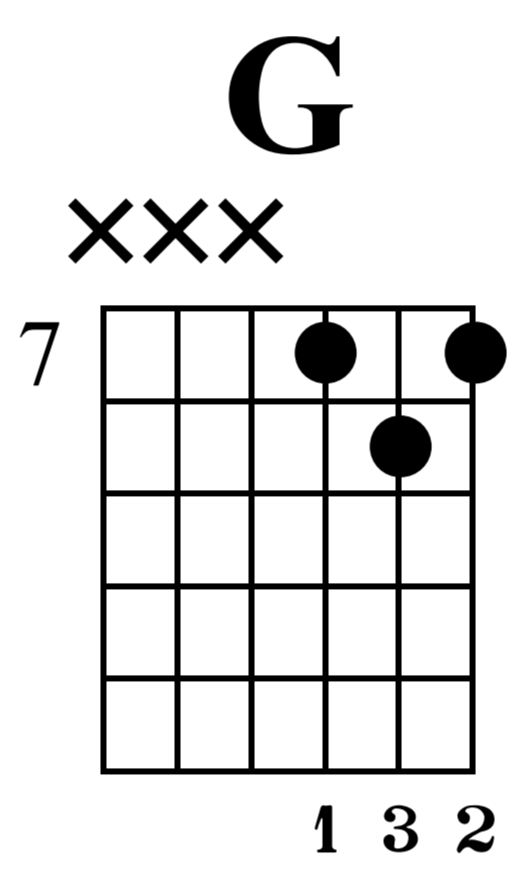

# Away in a Manger

n.guit.

1 2 3 4

A- way in a man- ger, no crib for His

10 10 8 7 7 5 3 3 2 0

TAB

5 6 7 8

bed. The lit- tle Lord Jes- us laid down His sweet

3 3 0 3 3 5 2 0 3 3

TAB

Musical notation for measures 9-12. Treble clef, key signature of one sharp (F#). Lyrics: head. The stars in the bright sky looked down where He

TAB: (7 8 7) | 10 | (12 12) | 8 7 | (8 7) | 5 3 | (5 5) | 2 0

Musical notation for measures 13-17. Treble clef, key signature of one sharp (F#). Lyrics: lay. The lit- tle Lord Jes- us a- sleep in the hay.

TAB: (3 4 5) | 3 | (10 9) | 7 5 | (8 7) | 5 3 | (5 0) | 2 | (3 3 4 5)