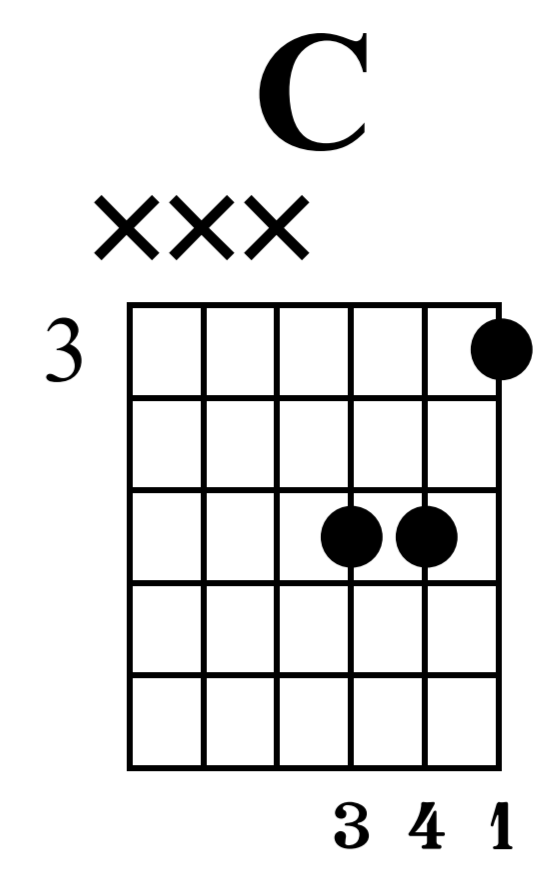

# Away in a Manger

n.guit.

1 2 3 4

A- way in a man- ger, no crib for His

10 10 8 7 7 5 3 3 2 0

TAB

5 6 7 8

bed. The lit- tle Lord Jes- us laid down His sweet

3 3 0 3 3 5 2 0 3 3

TAB

Musical notation for measures 9-12. Treble clef, key signature of one sharp (F#). Lyrics: head. The stars in the bright sky looked down where He

TAB: (7 8 7) | 10 | (12 12) | 8 7 | (8 7) | 5 3 | (5 5) | 2 0

Musical notation for measures 13-17. Treble clef, key signature of one sharp (F#). Lyrics: lay. The lit- tle Lord Jes- us a- sleep in the hay.

TAB: (3 4 5) | 3 | (10 9) | 7 5 | (8 7) | 5 3 | (5 0) | 2 | (3 3 4 5)