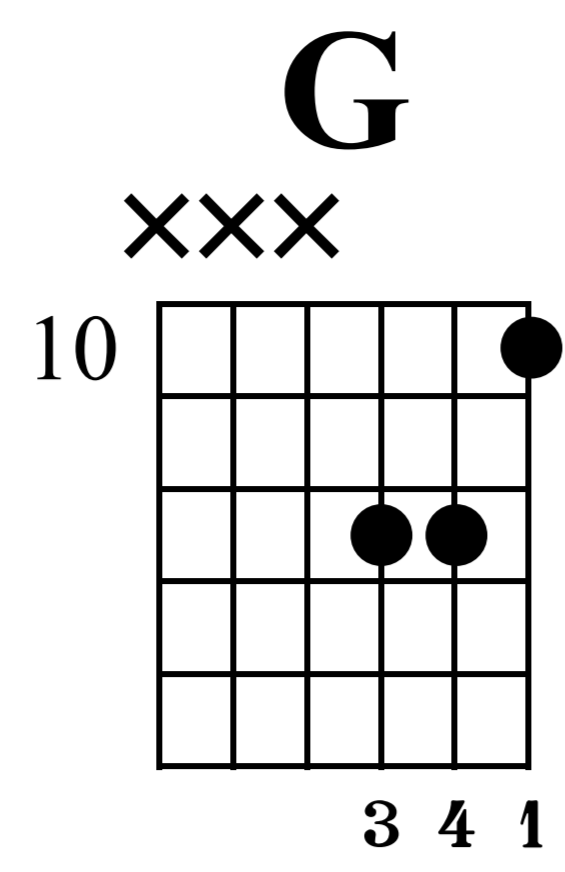

# Away in a Manger

n.guit.

1 2 3 4

A- way in a man- ger, no crib for His

10 10 8 7 7 5 3 3 2 0

TAB

5 6 7 8

bed. The lit- tle Lord Jes- us laid down His sweet

3 3 0 3 3 5 2 0 3 3

TAB

Musical notation for measures 9-12. Treble clef, key signature of one sharp (F#). Lyrics: head. The stars in the bright sky looked down where He

TAB: (7 8 7) | 10 | (12 12) | 8 7 | (8 7) | 5 3 | (5 5) | 2 0

Musical notation for measures 13-17. Treble clef, key signature of one sharp (F#). Lyrics: lay. The lit- tle Lord Jes- us a- sleep in the hay.

TAB: (3 4 5) | 3 | (10 9) | 7 5 | (8 7) | 5 3 | (5 0) | 2 | (3 3 4 5)