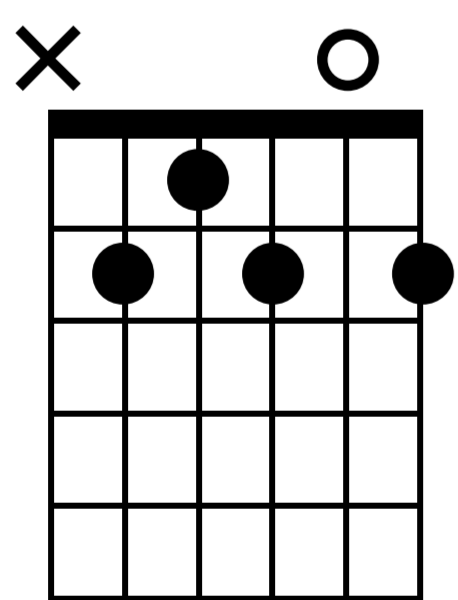

God Rest Ye Merry Gentlemen

n.guit.

Em

G

C

Musical notation for measures 1-3. Measure 1 contains three eighth rests. Measure 2 starts with a repeat sign. Measure 3 contains three eighth notes.

God rest ye mer- ry gen- tle- men. Let not- hing you dis-

TAB for measures 1-3. Measure 1: 2. Measure 2: 2, 0, 0, 2. Measure 3: 0, 4, 2, 0, 2, 4, 0, 2.

B7

Em

G

C

Musical notation for measures 4-7. Measure 4: quarter note. Measure 5: quarter note. Measure 6: quarter note. Measure 7: quarter note.

may. Re- mem- ber Christ our Sa- vior was born on Christ- mas

TAB for measures 4-7. Measure 4: 2, 0. Measure 5: 2, 0, 0, 2. Measure 6: 0, 4, 2, 0. Measure 7: 2, 4, 0, 2.

B7

Am

G

C

Musical notation for measures 8-11. Measure 8: quarter note. Measure 9: quarter note. Measure 10: quarter note. Measure 11: quarter note.

Day. To save us all from Sa- tan's pow'r when we were gone a-

TAB for measures 8-11. Measure 8: 2, 0. Measure 9: 0, 1, 2, 0, 1. Measure 10: 3, 0, 0, 2. Measure 11: 0, 2, 4, 0.