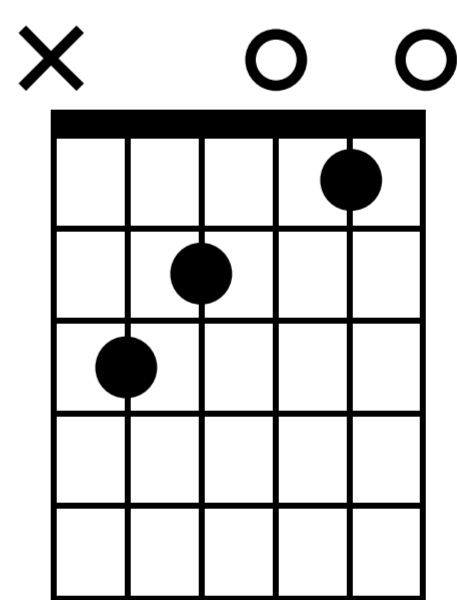

God Rest Ye Merry Gentlemen

n.guit.

Em

G

C

Musical notation for measures 1-3. Measure 1 contains three eighth rests. Measure 2 starts with a repeat sign. Measure 3 contains three eighth notes.

God rest ye mer- ry gen- tle- men. Let not- hing you dis-

TAB for measures 1-3. Measure 1: 2. Measure 2: 2, 0, 0, 2. Measure 3: 0, 4, 2, 0, 2, 4, 0, 2.

B7

Em

G

C

Musical notation for measures 4-7. Measure 4: quarter note. Measure 5: quarter note. Measure 6: quarter note. Measure 7: quarter note.

may. Re- mem- ber Christ our Sa- vior was born on Christ- mas

TAB for measures 4-7. Measure 4: 2, 0. Measure 5: 2, 0, 0, 2. Measure 6: 0, 4, 2, 0. Measure 7: 2, 4, 0, 2.

B7

Am

G

C

Musical notation for measures 8-11. Measure 8: quarter note. Measure 9: quarter note. Measure 10: quarter note. Measure 11: quarter note.

Day. To save us all from Sa- tan's pow'r when we were gone a-

TAB for measures 8-11. Measure 8: 2, 0. Measure 9: 0, 1, 2, 0, 1. Measure 10: 3, 0, 0, 2. Measure 11: 0, 2, 4, 0.