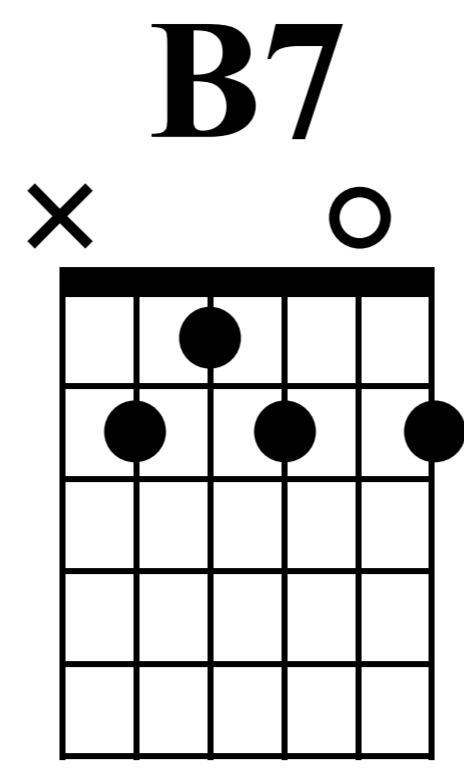

God Rest Ye Merry Gentlemen

n.guit.

Em

G

C

Musical notation for measures 1-3. Measure 1 contains three eighth rests. Measure 2 starts with a repeat sign. Measure 3 contains three eighth notes.

God rest ye mer- ry gen- tle- men. Let not- hing you dis-

TAB for measures 1-3. Measure 1: 2. Measure 2: 2, 0, 0, 2. Measure 3: 0, 4, 2, 0, 2, 4, 0, 2.

B7

Em

G

C

Musical notation for measures 4-7. Measure 4: quarter note. Measure 5: quarter note. Measure 6: quarter note. Measure 7: quarter note.

Day. To save us all from Sa- tan's pow'r when we were gone a-

TAB for measures 8-11. Measure 8: 2, 0. Measure 9: 0, 1, 2, 0, 1. Measure 10: 3, 0, 0, 2. Measure 11: 0, 2, 4, 0.

Musical notation for measures 12-15. Treble clef, key signature of one sharp (F#).
 Measure 12: D chord, notes G4, A4, B4.
 Measure 13: E minor chord, notes G3, B3, D4.
 Measure 14: B7 chord, notes G3, B3, D4, F#4.
 Measure 15: E minor chord, notes G3, B3, D4.
 Lyrics: stray. Oh tid- ings of com- fort and joy, com- fort and

TAB: ② 0 2 | ① 1 0 | 0 2 0 4 | ② 0 4 2

Musical notation for measures 16-19. Treble clef, key signature of one sharp (F#).
 Measure 16: D chord, notes G4, A4, B4.
 Measure 17: G chord, notes B3, D4, E4.
 Measure 18: B7 chord, notes G3, B3, D4, F#4.
 Measure 19: E minor chord, notes G3, B3, D4.
 Lyrics: joy. Oh ti- dings of com- fort and joy.