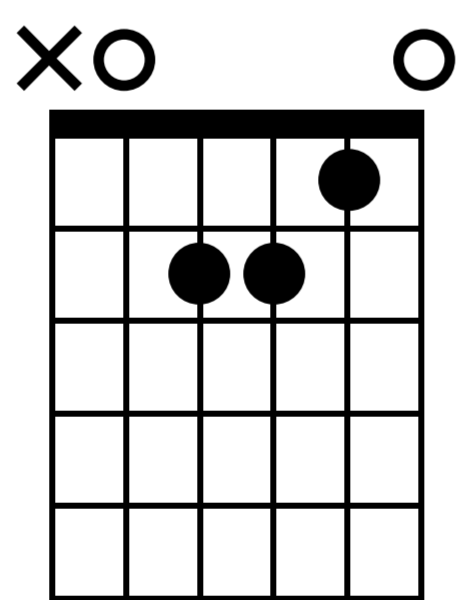

God Rest Ye Merry Gentlemen

n.guit.

Em

G

C

Musical notation for measures 1-3. Measure 1 contains three eighth rests. Measure 2 starts with a repeat sign. Measure 3 contains three eighth notes.

God rest ye mer- ry gen- tle- men. Let not- hing you dis-

TAB for measures 1-3. Measure 1: 2. Measure 2: 2, 0, 0, 2. Measure 3: 0, 4, 2, 0, 2, 4, 0, 2.

B7

Em

G

C

Musical notation for measures 4-7. Measure 4: quarter note. Measure 5: quarter note. Measure 6: quarter note. Measure 7: quarter note.

may. Re- mem- ber Christ our Sa- vior was born on Christ- mas

TAB for measures 4-7. Measure 4: 2, 0. Measure 5: 2, 0, 0, 2. Measure 6: 0, 4, 2, 0. Measure 7: 2, 4, 0, 2.

B7

Am

G

C

Musical notation for measures 8-11. Measure 8: quarter note. Measure 9: quarter note. Measure 10: quarter note. Measure 11: quarter note.

Day. To save us all from Sa- tan's pow'r when we were gone a-

TAB for measures 8-11. Measure 8: 2, 0. Measure 9: 0, 1, 2, 0, 1. Measure 10: 3, 0, 0, 2. Measure 11: 0, 2, 4, 0.