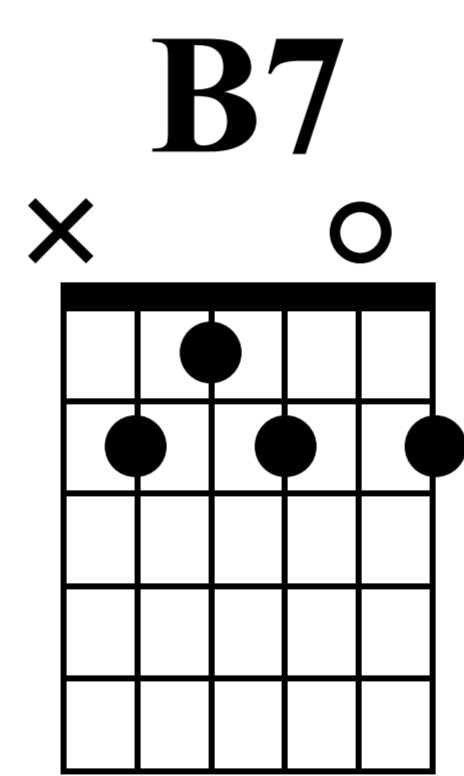

God Rest Ye Merry Gentlemen

n.guit.

Em

G

C

Musical notation for measures 1-3. Measure 1 contains three eighth rests. Measure 2 starts with a repeat sign. Measure 3 contains three eighth notes.

God rest ye mer- ry gen- tle- men. Let not- hing you dis-

TAB for measures 1-3. Measure 1: 2. Measure 2: 2, 0, 0, 2. Measure 3: 0, 4, 2, 0, 2, 4, 0, 2.

B7

Em

G

C

Musical notation for measures 4-7. Measure 4: quarter note. Measure 5: quarter note. Measure 6: quarter note. Measure 7: quarter note.

Day. To save us all from Sa- tan's pow'r when we were gone a-

TAB for measures 8-11. Measure 8: 2, 0. Measure 9: 0, 1, 2, 0, 1. Measure 10: 3, 0, 0, 2. Measure 11: 0, 2, 4, 0.

Musical notation for measures 12-15. Treble clef, key signature of one sharp (F#).
 Measure 12: D chord, notes G4, A4, B4.
 Measure 13: E minor chord, notes G3, B3, D4.
 Measure 14: B7 chord, notes G3, B3, D4, F#4.
 Measure 15: E minor chord, notes G3, B3, D4.
 Lyrics: stray. Oh tid- ings of com- fort and joy, com- fort and

TAB: ② 0 2 | ① 1 0 | 0 2 0 4 | ② 0 4 2

Musical notation for measures 16-19. Treble clef, key signature of one sharp (F#).
 Measure 16: D chord, notes G4, A4, B4.
 Measure 17: G chord, notes B3, D4, E4.
 Measure 18: B7 chord, notes G3, B3, D4, F#4.
 Measure 19: E minor chord, notes G3, B3, D4.
 Lyrics: joy. Oh ti- dings of com- fort and joy.