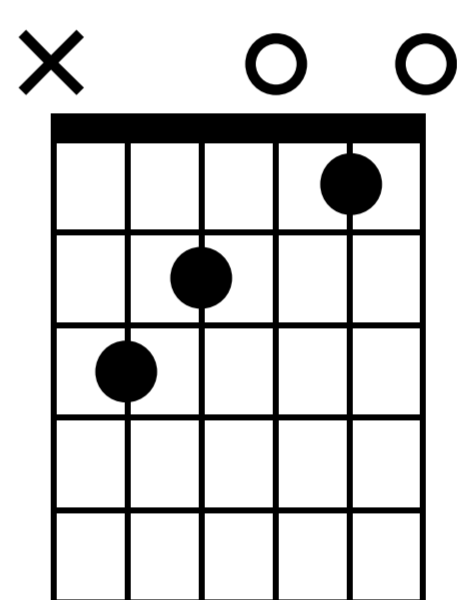

God Rest Ye Merry Gentlemen

n.guit.

Em

G

C

Musical notation for measures 1-3. Measure 1 contains three eighth rests. Measure 2 starts with a repeat sign. Measure 3 contains three eighth notes.

God rest ye mer- ry gen- tle- men. Let not- hing you dis-

TAB for measures 1-3. Measure 1: 2. Measure 2: 2, 0, 0, 2. Measure 3: 0, 4, 2, 0, 2, 4, 0, 2.

B7

Em

G

C

Musical notation for measures 4-7. Measure 4: quarter note. Measure 5: quarter note. Measure 6: quarter note. Measure 7: quarter note.

TAB: ② 0 2 | ① 1 0 | 0 2 0 4 | ② 0 4 2

Musical notation for measures 16-19. Treble clef, key signature of one sharp (F#).
 Measure 16: D chord, notes G4, A4, B4.
 Measure 17: G chord, notes B3, D4, E4.
 Measure 18: B7 chord, notes G3, B3, D4, F#4.
 Measure 19: E minor chord, notes G3, B3, D4.
 Lyrics: joy. Oh ti- dings of com- fort and joy.

TAB: ② 0 2 | 0 1 3 0 | 0 2 0 4 | ②

3x

Musical notation for measures 20-21. Treble clef, key signature of one sharp (F#).
 Measure 20: D chord, notes G4, A4, B4.
 Measure 21: E minor chord, notes G3, B3, D4.
 Lyrics: |.