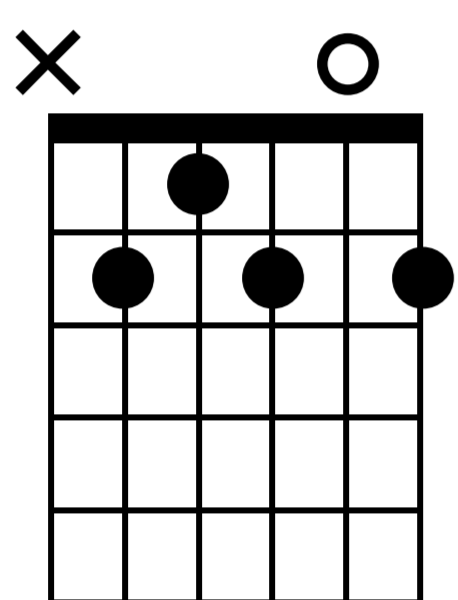

God Rest Ye Merry Gentlemen

n.guit.

Em

G

C

Musical notation for measures 1-3. Measure 1 contains three eighth rests. Measure 2 starts with a repeat sign. Measure 3 contains three eighth notes.

God rest ye mer- ry gen- tle- men. Let not- hing you dis-

TAB for measures 1-3. Measure 1: 2. Measure 2: 2, 0, 0, 2. Measure 3: 0, 4, 2, 0, 2, 4, 0, 2.

B7

Em

G

C

Musical notation for measures 4-7. Measure 4: quarter note. Measure 5: quarter note. Measure 6: quarter note. Measure 7: quarter note.

TAB: ② 0 2 | ① 1 0 | 0 2 0 4 | ② 0 4 2

Musical notation for measures 16-19. Treble clef, key signature of one sharp (F#).
 Measure 16: D chord, notes G4, A4, B4.
 Measure 17: G chord, notes B3, D4, E4.
 Measure 18: B7 chord, notes G3, B3, D4, F#4.
 Measure 19: E minor chord, notes G3, B3, D4.
 Lyrics: joy. Oh ti- dings of com- fort and joy.

TAB: ② 0 2 | 0 1 3 0 | 0 2 0 4 | ②

3x

Musical notation for measures 20-21. Treble clef, key signature of one sharp (F#).
 Measure 20: D chord, notes G4, A4, B4.
 Measure 21: E minor chord, notes G3, B3, D4.
 Lyrics: |.