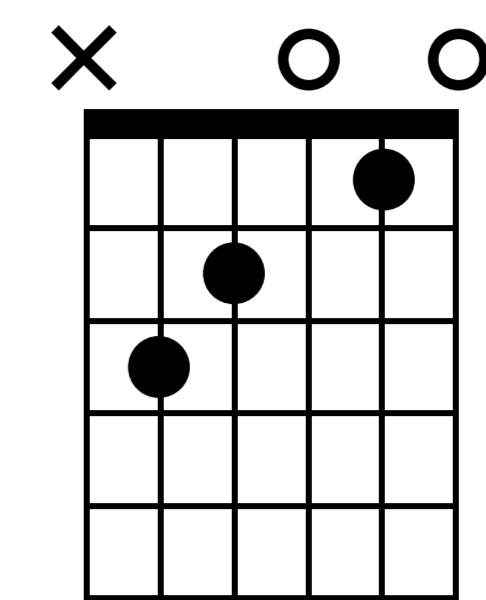

God Rest Ye Merry Gentlemen

n.guit.

Em

G

C

Musical notation for measures 1-3. Measure 1 contains three eighth rests. Measure 2 starts with a repeat sign. Measure 3 contains three eighth notes.

God rest ye mer- ry gen- tle- men. Let not- hing you dis-

TAB for measures 1-3. Measure 1: 2. Measure 2: 2, 0, 0, 2. Measure 3: 0, 4, 2, 0, 2, 4, 0, 2.

B7

Em

G

C

Musical notation for measures 4-7. Measure 4: quarter note. Measure 5: quarter note. Measure 6: quarter note. Measure 7: quarter note.

TAB: ② 0 2 | ① 1 0 | 0 2 0 4 | ② 0 4 2

Musical notation for measures 16-19. Treble clef, key signature of one sharp (F#).
 Measure 16: D chord, notes G4, A4, B4.
 Measure 17: G chord, notes B3, D4, E4.
 Measure 18: B7 chord, notes G3, B3, D4, F#4.
 Measure 19: E minor chord, notes G3, B3, D4.
 Lyrics: joy. Oh ti- dings of com- fort and joy.

TAB: ② 0 2 | 0 1 3 0 | 0 2 0 4 | ②

3x

Musical notation for measures 20-21. Treble clef, key signature of one sharp (F#).
 Measure 20: D chord, notes G4, A4, B4.
 Measure 21: E minor chord, notes G3, B3, D4.
 Lyrics: |.