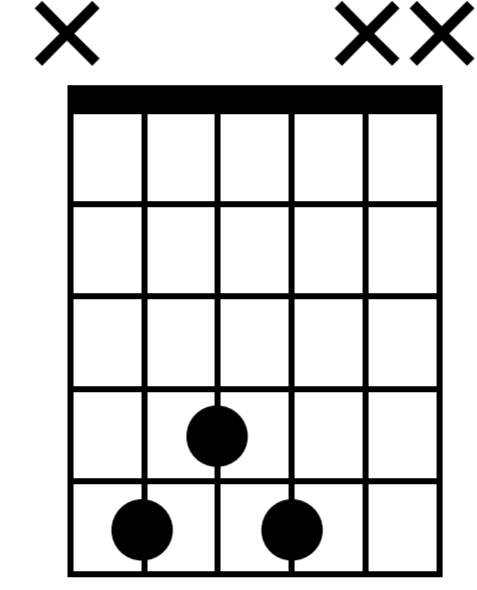

Stormy Weather

Reinhart, Christian, Green Style

Standard tuning

Intro

Gmaj7

G#dim7

Am7

D7