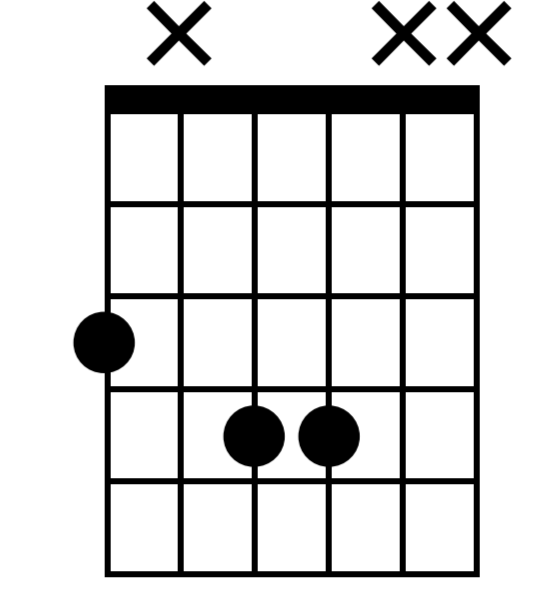

Stormy Weather

Reinhart, Christian, Green Style

Standard tuning

Intro

Gmaj7

G#dim7

Am7

D7

Gmaj7

G#dim7

s.guit.

	1		2		3	
Musical Staff	[Musical notation for measures 1-2]		[Musical notation for measures 3-4]		[Musical notation for measures 5-6]	
TAB	4	4	5	5	4	4
A	4	3	5	4	4	3
B	3	4	5	5	3	4

Verse

Am7

D7

Gmaj7

G#dim7

Am7

D7

	4		5		6	
Musical Staff	[Musical notation for measures 4-5]		[Musical notation for measures 6-7]		[Musical notation for measures 8-9]	
TAB	5	5	4	4	5	5
A	5	4	4	3	5	4
B	5	5	3	4	5	5