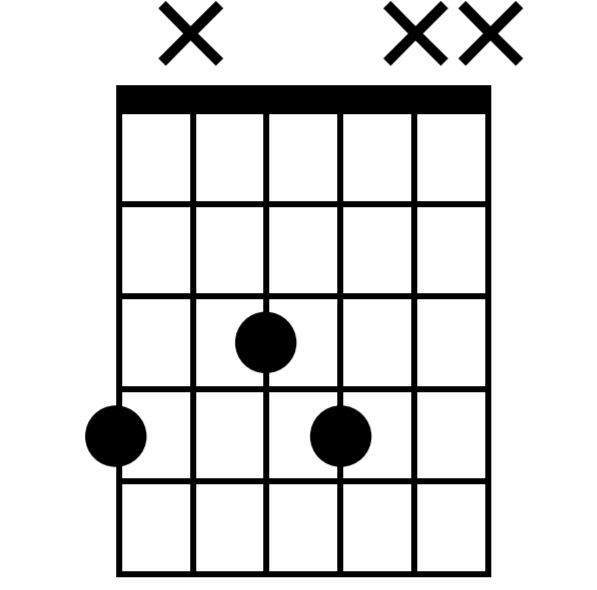

Stormy Weather

Reinhart, Christian, Green Style

Standard tuning

Intro

Gmaj7

G#dim7

Am7

D7