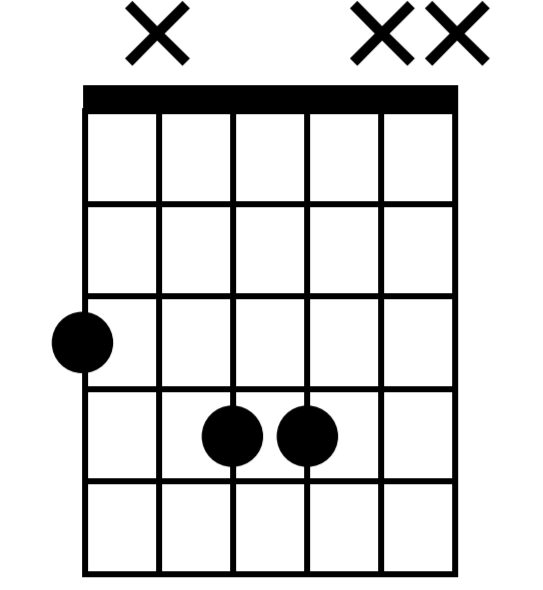

Stormy Weather

Reinhart, Christian, Green Style

Standard tuning

Intro

Gmaj7

G#dim7

Am7

D7