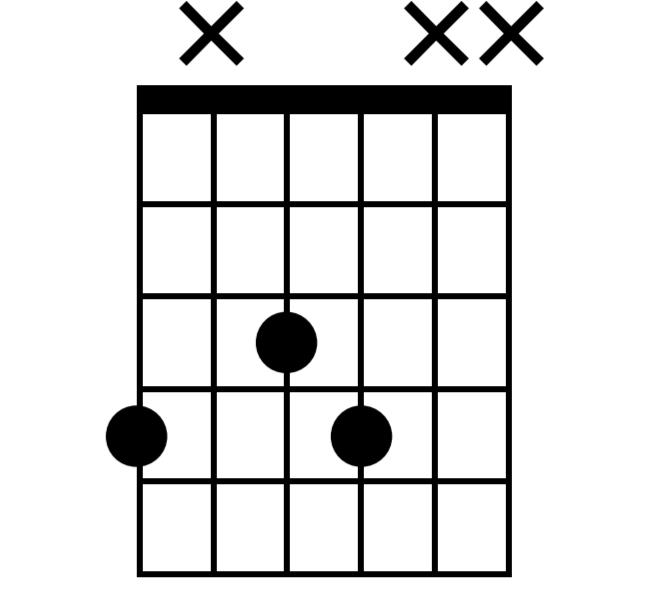

G#dim7

s.guit.

	1		2		3	
Musical Staff	[Musical notation for measures 1-2]		[Musical notation for measures 3-4]		[Musical notation for measures 5-6]	
TAB	4	4	5	5	4	4
A	4	3	5	4	4	3
B	3	4	5	5	3	4