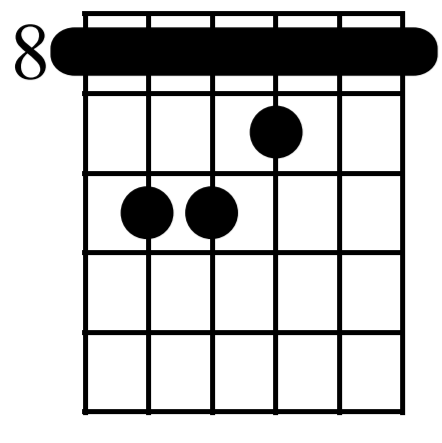

TAB

C

G

A(no5)

A7

Musical notation for measures 19-20. Measure 19: Treble clef, 4/4 time, notes G4, A4, B4, C5. Measure 20: Treble clef, 4/4 time, notes G4, A4, B4, C5. Bass clef, notes G2, A2, B2, C3.

TAB: 9 10 11 8 | 7 9 10 10 | 6 7 | 6 7 | 7 | 5 0 | 5