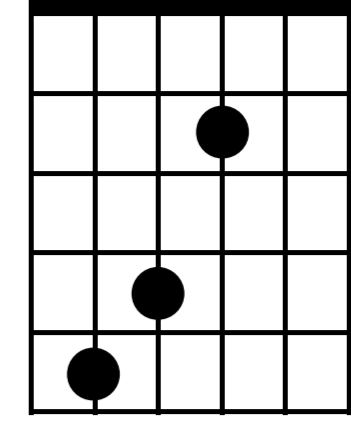

G(no5)

xxxox

G/F#

xxx x

Em7

oxxx o

A

x xx

D

x xx

25

26

TAB

G

x x

G9

x xx

C(no5)

x xxx

Cm6

x xx

27

28

TAB

ending

G(no5)

xxoox

G/F#

xxx x

Em7

oxxx o

C

x xx o

G/B

x xxx

Am7

xoox

A#dim7

x x

29

30

TAB