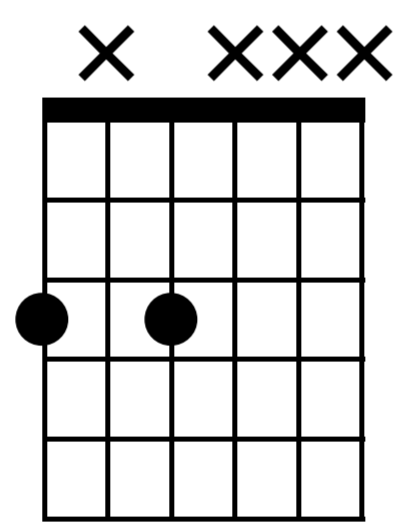

C

G

A(no5)

A7

Musical notation for measures 19-20. Measure 19: Treble clef, 4/4 time, notes G4, A4, B4, C5. Measure 20: Treble clef, 4/4 time, notes G4, A4, B4, C5. Bass clef, notes G2, A2, B2, C3.

TAB: 9 10 11 8 | 7 9 10 10 | 6 7 | 6 7 | 7 | 5 0 | 5

D

D7

Musical notation for measures 21-22. Measure 21: Treble clef, 4/4 time, notes D4, E4, F#4, G4. Measure 22: Treble clef, 2/4 time, notes D4, E4. Bass clef, notes D2, E2, F#2, G2. A 'verse' label is above measure 22.

TAB: 2 2 2 2 | 2 2 2 2 | 2 2 2 2 | 2 4 3 | 0 2

Gsus2

G7

C(no5)

Cm6

Musical notation for measures 23-24. Measure 23: Treble clef, 4/4 time, notes G4, A4, B4, C5. Measure 24: Treble clef, 4/4 time, notes G4, A4, B4, C5. Bass clef, notes G2, A2, B2, C3.

TAB: 2 0 0 0 | 0 0 3 0 | 2 0 2 0 | 2 0 2 1 | 0 1 0 0