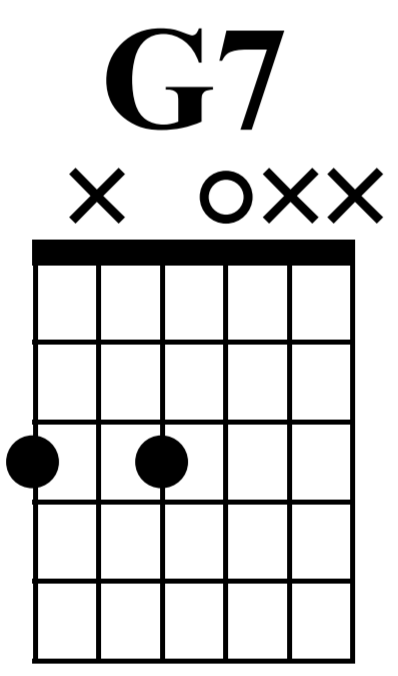

13 chorus

14

TAB

15

16

TAB

17

18

TAB