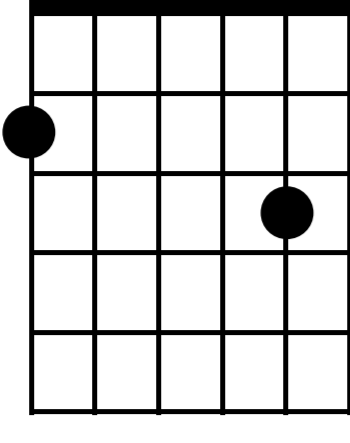

TAB: 2 2 2 2 | 2 2 2 2 | 2 2 2 2 | 2 4 3 | 0 2

Gsus2

G7

C(no5)

Cm6

Musical notation for measures 23-24. Measure 23: Treble clef, 4/4 time, notes G4, A4, B4, C5. Measure 24: Treble clef, 4/4 time, notes G4, A4, B4, C5. Bass clef, notes G2, A2, B2, C3.

TAB: 2 0 0 0 | 0 0 3 0 | 2 0 2 0 | 2 0 2 1 | 0 1 0 0

G(no5)

xxxox

G/F#

xxx x

Em7

oxxx o

A