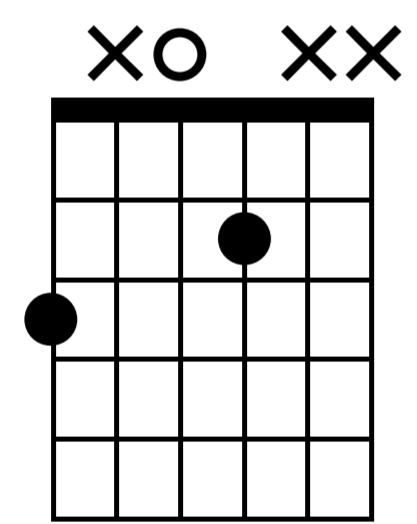

C

G

A(no5)

A7

Musical notation for measures 19-20. Measure 19: Treble clef, 4/4 time, notes G4, A4, B4, C5. Measure 20: Treble clef, 4/4 time, notes G4, A4, B4, C5. Bass clef, notes G2, A2, B2, C3.

TAB: 9 10 11 8 | 7 9 10 10 | 6 7 | 6 7 | 7 | 5 0 | 5

D

D7

Musical notation for measures 21-22. Measure 21: Treble clef, 4/4 time, notes D4, E4, F#4, G4. Measure 22: Treble clef, 2/4 time, notes D4, E4. Bass clef, notes D2, E2, F#2, G2. A 'verse' label is above measure 22.

TAB: 2 2 2 2 | 2 2 2 2 | 2 2 2 2 | 2 4 3 | 0 2

Gsus2

G7

C(no5)

Cm6

Musical notation for measures 23-24. Measure 23: Treble clef, 4/4 time, notes G4, A4, B4, C5. Measure 24: Treble clef, 4/4 time, notes G4, A4, B4, C5. Bass clef, notes G2, A2, B2, C3.

TAB: 2 0 0 0 | 0 0 3 0 | 2 0 2 0 | 2 0 2 1 | 0 1 0 0