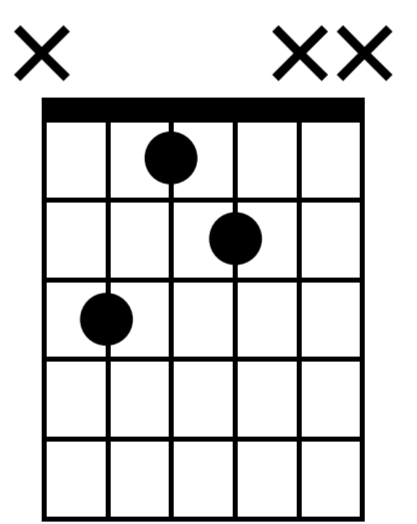

D

D7

Musical notation for measures 21-22. Measure 21: Treble clef, 4/4 time, notes D4, E4, F#4, G4. Measure 22: Treble clef, 2/4 time, notes D4, E4. Bass clef, notes D2, E2, F#2, G2. A 'verse' label is above measure 22.

TAB: 2 2 2 2 | 2 2 2 2 | 2 2 2 2 | 2 4 3 | 0 2

Gsus2

G7

C(no5)

Cm6

Musical notation for measures 23-24. Measure 23: Treble clef, 4/4 time, notes G4, A4, B4, C5. Measure 24: Treble clef, 4/4 time, notes G4, A4, B4, C5. Bass clef, notes G2, A2, B2, C3.

TAB: 2 0 0 0 | 0 0 3 0 | 2 0 2 0 | 2 0 2 1 | 0 1 0 0

G(no5)

xxxox

G/F#

xxx x

Em7

oxxx o

A