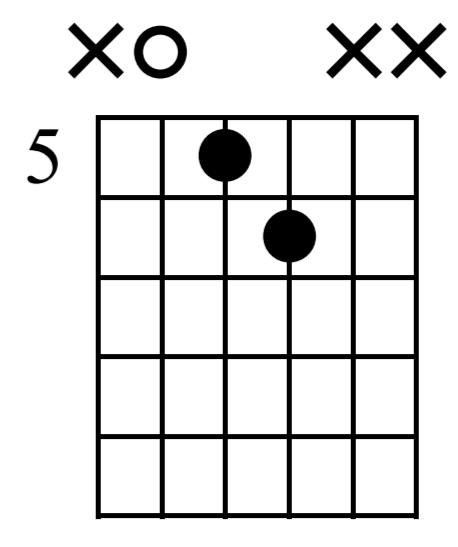

TAB

C

G

A(no5)

A7

Musical notation for measures 19-20. Measure 19: Treble clef, 4/4 time, notes G4, A4, B4, C5. Measure 20: Treble clef, 4/4 time, notes G4, A4, B4, C5. Bass clef, notes G2, A2, B2, C3.

TAB: 9 10 11 8 | 7 9 10 10 | 6 7 | 6 7 | 7 | 5 0 | 5

D

D7

Musical notation for measures 21-22. Measure 21: Treble clef, 4/4 time, notes D4, E4, F#4, G4. Measure 22: Treble clef, 2/4 time, notes D4, E4. Bass clef, notes D2, E2, F#2, G2. A 'verse' label is above measure 22.