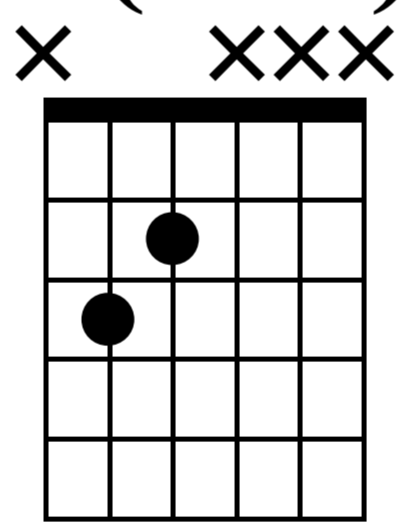

D

D7

Musical notation for measures 21-22. Measure 21: Treble clef, 4/4 time, notes D4, E4, F#4, G4. Measure 22: Treble clef, 2/4 time, notes D4, E4. Bass clef, notes D2, E2, F#2, G2. A 'verse' label is above measure 22.

TAB: 2 2 2 2 | 2 2 2 2 | 2 2 2 2 | 2 4 3 | 0 2

Gsus2

G7

C(no5)

Cm6

Musical notation for measures 23-24. Measure 23: Treble clef, 4/4 time, notes G4, A4, B4, C5. Measure 24: Treble clef, 4/4 time, notes G4, A4, B4, C5. Bass clef, notes G2, A2, B2, C3.

TAB: 2 0 0 0 | 0 0 3 0 | 2 0 2 0 | 2 0 2 1 | 0 1 0 0

G(no5)

xxxox

G/F#

xxx x

Em7

oxxx o

A