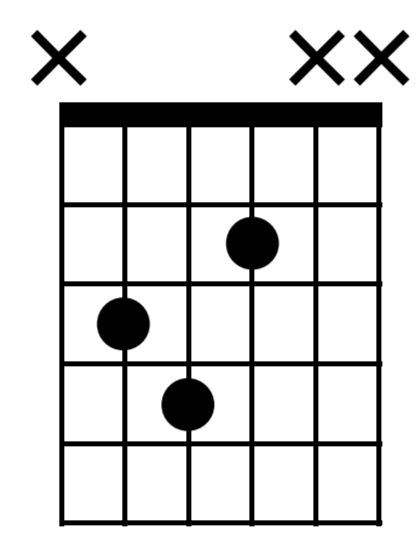

TAB

C

G

A(no5)

A7

Musical notation for measures 19-20. Measure 19: Treble clef, 4/4 time, notes G4, A4, B4, C5. Measure 20: Treble clef, 4/4 time, notes G4, A4, B4, C5. Bass clef, notes G2, A2, B2, C3.

TAB: 9 10 11 8 | 7 9 10 10 | 6 7 | 6 7 | 7 | 5 0 | 5

D

D7

Musical notation for measures 21-22. Measure 21: Treble clef, 4/4 time, notes D4, E4, F#4, G4. Measure 22: Treble clef, 2/4 time, notes D4, E4. Bass clef, notes D2, E2, F#2, G2. A 'verse' label is above measure 22.