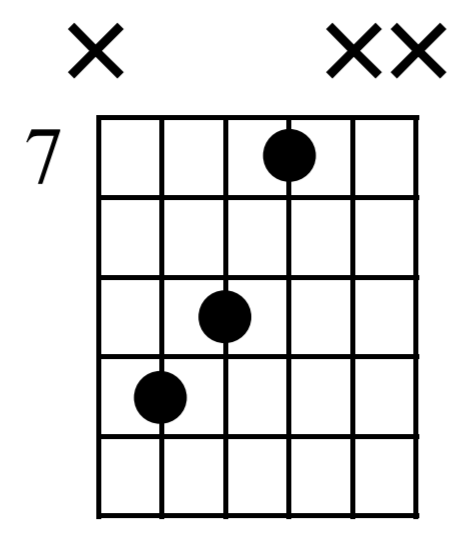

TAB

C

G

A(no5)

A7

Musical notation for measures 19-20. Measure 19: Treble clef, 4/4 time, notes G4, A4, B4, C5. Measure 20: Treble clef, 4/4 time, notes G4, A4, B4, C5. Bass clef, notes G2, A2, B2, C3.

TAB: 9 10 11 8 | 7 9 10 10 | 6 7 | 6 7 | 7 | 5 0 | 5