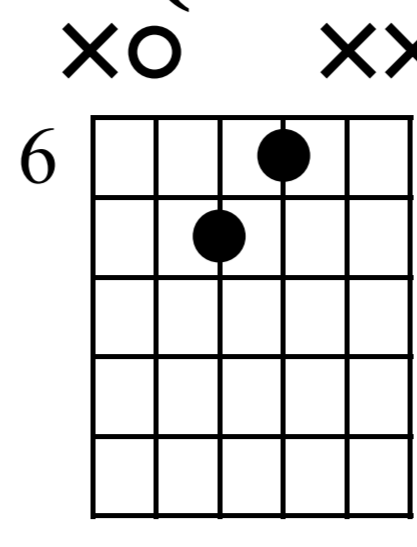

TAB

C

G

A(no5)

A7

Musical notation for measures 19-20. Measure 19: Treble clef, 4/4 time, notes G4, A4, B4, C5. Measure 20: Treble clef, 4/4 time, notes G4, A4, B4, C5. Bass clef, notes G2, A2, B2, C3.

TAB: 9 10 11 8 | 7 9 10 10 | 6 7 | 6 7 | 7 | 5 0 | 5

D

D7

Musical notation for measures 21-22. Measure 21: Treble clef, 4/4 time, notes D4, E4, F#4, G4. Measure 22: Treble clef, 2/4 time, notes D4, E4. Bass clef, notes D2, E2, F#2, G2. A 'verse' label is above measure 22.