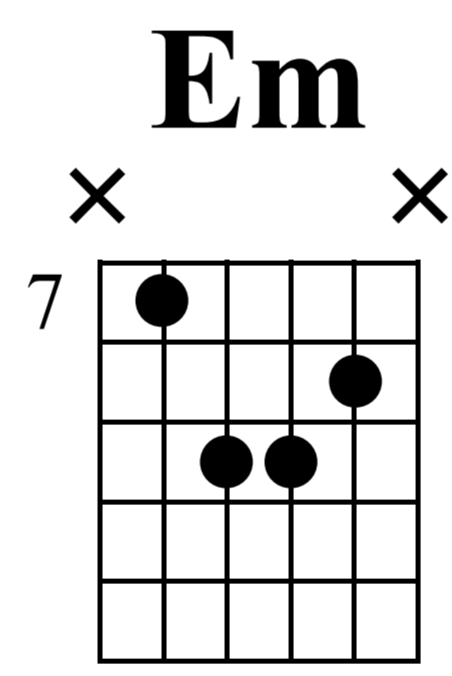

13 chorus

14

TAB

15

16

TAB

17

18

TAB