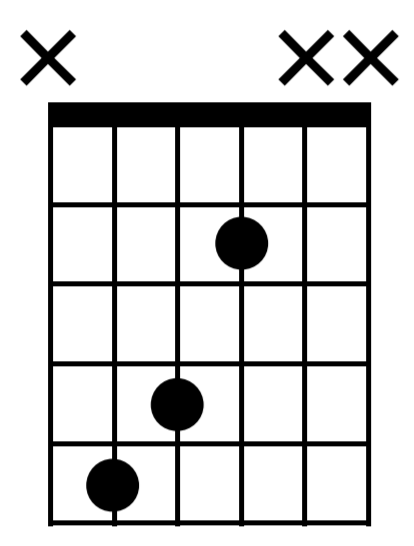

TAB

C

G

A(no5)

A7

Musical notation for measures 19-20. Measure 19: Treble clef, 4/4 time, notes G4, A4, B4, C5. Measure 20: Treble clef, 4/4 time, notes G4, A4, B4, C5. Bass clef, notes G2, A2, B2, C3.

TAB: 9 10 11 8 | 7 9 10 10 | 6 7 | 6 7 | 7 | 5 0 | 5

D

D7

Musical notation for measures 21-22. Measure 21: Treble clef, 4/4 time, notes D4, E4, F#4, G4. Measure 22: Treble clef, 2/4 time, notes D4, E4. Bass clef, notes D2, E2, F#2, G2. A 'verse' label is above measure 22.