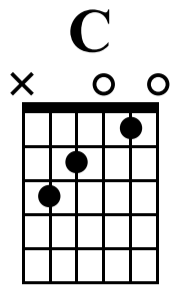

# Wildwood Flower

easy guitar

n.guit.

Musical notation for measures 1-6. Treble clef, 4/4 time. Notes: 1 (C4), 2 (D4), 3 (E4), 4 (F4), 5 (G4), 6 (A4).  
TAB: 2 3 | 0 2 1 | 2 3 2 | 0 2 0 | 3 | (3) 2 3 | 0 2 1

Musical notation for measures 7-13. Treble clef, 4/4 time. Notes: 7 (A4), 8 (B4), 9 (C5), 10 (B4), 11 (A4), 12 (G4), 13 (F4).  
TAB: 2 3 2 | 0 2 0 | 3 | (3) 0 1 | 0 0 3 | 1 0 | 2 1 2

Musical notation for measures 14-19. Treble clef, 4/4 time. Notes: 14 (E4), 15 (D4), 16 (C4), 17 (B3), 18 (A3), 19 (G3).  
TAB: 0 | 3 0 | 2 2 | 0 2 | 0 2 0 | 3 | (3)