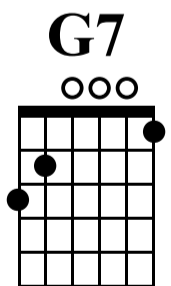

# Wildwood Flower

easy guitar

n.guit.

Musical notation for measures 1-6. Treble clef, 4/4 time. Notes: 1 (C4), 2 (D4), 3 (E4), 4 (F4), 5 (G4), 6 (A4).  
TAB: 2 3 | 0 2 1 | 2 3 2 | 0 2 0 | 3 | (3) 2 3 | 0 2 1

Musical notation for measures 7-13. Treble clef, 4/4 time. Notes: 7 (A4), 8 (B4), 9 (C5), 10 (B4), 11 (A4), 12 (G4), 13 (F4).  
TAB: 2 3 2 | 0 2 0 | 3 | (3) 0 1 | 0 0 3 | 1 0 | 2 1 2

Musical notation for measures 14-19. Treble clef, 4/4 time. Notes: 14 (E4), 15 (D4), 16 (C4), 17 (B3), 18 (A3), 19 (G3).  
TAB: 0 | 3 0 | 2 2 | 0 2 | 0 2 0 | 3 | (3)