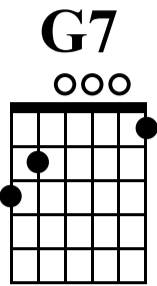

# Wildwood Flower

easy guitar

n.guit.

Musical notation for measures 1-6. Treble clef, 4/4 time. Notes: 1 (C4), 2 (D4), 3 (E4), 4 (F4), 5 (G4), 6 (A4).  
TAB: 2 3 | 0 2 1 | 2 3 2 | 0 2 0 | 3 | (3) 2 3 | 0 2 1

Musical notation for measures 7-13. Treble clef, 4/4 time. Notes: 7 (A4), 8 (B4), 9 (C5), 10 (B4), 11 (A4), 12 (G4), 13 (F4).  
TAB: 2 3 2 | 0 2 0 | 3 | (3) 0 1 | 0 0 3 | 1 0 | 2 1 2

Musical notation for measures 14-19. Treble clef, 4/4 time. Notes: 14 (E4), 15 (D4), 16 (C4), 17 (B3), 18 (A3), 19 (G3).  
TAB: 0 | 3 0 | 2 2 | 0 2 | 0 2 0 | 3 | (3)