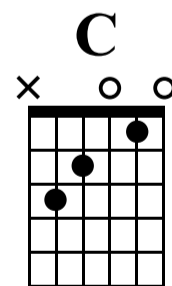

# Wildwood Flower

easy guitar

n.guit.

Musical notation for measures 1-6. Treble clef, 4/4 time. Notes: 1 (C4), 2 (D4), 3 (E4), 4 (F4), 5 (G4), 6 (A4).  
TAB: 2 3 | 0 2 1 | 2 3 2 | 0 2 0 | 3 | (3) 2 3 | 0 2 1

Musical notation for measures 7-13. Treble clef, 4/4 time. Notes: 7 (A4), 8 (B4), 9 (C5), 10 (B4), 11 (A4), 12 (G4), 13 (F4).  
TAB: 2 3 2 | 0 2 0 | 3 | (3) 0 1 | 0 0 3 | 1 0 | 2 1 2

Musical notation for measures 14-19. Treble clef, 4/4 time. Notes: 14 (E4), 15 (D4), 16 (C4), 17 (B3), 18 (A3), 19 (G3).  
TAB: 0 | 3 0 | 2 2 | 0 2 | 0 2 0 | 3 | (3)