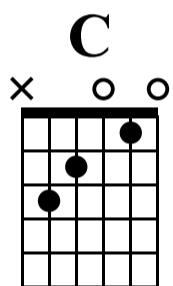

# Wildwood Flower

easy guitar

n.guit.

Musical notation for measures 1-6. Treble clef, 4/4 time. Notes: 1 (C4), 2 (D4), 3 (E4), 4 (F4), 5 (G4), 6 (A4).  
TAB: 2 3 | 0 2 1 | 2 3 2 | 0 2 0 | 3 | (3) 2 3 | 0 2 1

Musical notation for measures 7-13. Treble clef, 4/4 time. Notes: 7 (A4), 8 (B4), 9 (C5), 10 (B4), 11 (A4), 12 (G4), 13 (F4).  
TAB: 2 3 2 | 0 2 0 | 3 | (3) 0 1 | 0 0 3 | 1 0 | 2 1 2

Musical notation for measures 14-19. Treble clef, 4/4 time. Notes: 14 (E4), 15 (D4), 16 (C4), 17 (B3), 18 (A3), 19 (G3).  
TAB: 0 | 3 0 | 2 2 | 0 2 | 0 2 0 | 3 | (3)