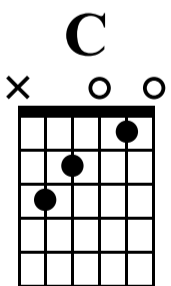

# Wildwood Flower

easy guitar

n.guit.

Musical notation for measures 1-6. Treble clef, 4/4 time. Notes: 1 (C4), 2 (D4), 3 (E4), 4 (F4), 5 (G4), 6 (A4).  
TAB: 2 3 | 0 2 1 | 2 3 2 | 0 2 0 | 3 | (3) 2 3 | 0 2 1

Musical notation for measures 7-13. Treble clef, 4/4 time. Notes: 7 (A4), 8 (B4), 9 (C5), 10 (B4), 11 (A4), 12 (G4), 13 (F4).  
TAB: 2 3 2 | 0 2 0 | 3 | (3) 0 1 | 0 0 3 | 1 0 | 2 1 2

Musical notation for measures 14-19. Treble clef, 4/4 time. Notes: 14 (E4), 15 (D4), 16 (C4), 17 (B3), 18 (A3), 19 (G3).  
TAB: 0 | 3 0 | 2 2 | 0 2 | 0 2 0 | 3 | (3)