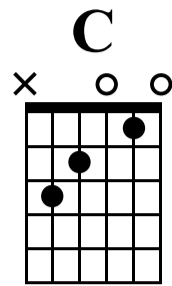

# Wildwood Flower

easy guitar

n.guit.

Musical notation for measures 1-6. Treble clef, 4/4 time. Notes: 1 (C4), 2 (D4), 3 (E4), 4 (F4), 5 (G4), 6 (A4).  
TAB: 2 3 | 0 2 1 | 2 3 2 | 0 2 0 | 3 | (3) 2 3 | 0 2 1

Musical notation for measures 7-13. Treble clef, 4/4 time. Notes: 7 (A4), 8 (B4), 9 (C5), 10 (B4), 11 (A4), 12 (G4), 13 (F4).  
TAB: 2 3 2 | 0 2 0 | 3 | (3) 0 1 | 0 0 3 | 1 0 | 2 1 2

Musical notation for measures 14-19. Treble clef, 4/4 time. Notes: 14 (E4), 15 (D4), 16 (C4), 17 (B3), 18 (A3), 19 (G3).  
TAB: 0 | 3 0 | 2 2 | 0 2 | 0 2 0 | 3 | (3)