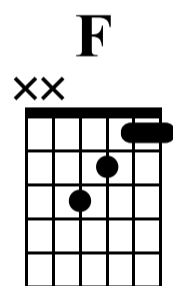

# Wildwood Flower

easy guitar

n.guit.

Musical notation for measures 1-6. Treble clef, 4/4 time. Notes: 1 (C4), 2 (D4), 3 (E4), 4 (F4), 5 (G4), 6 (A4).  
TAB: 2 3 | 0 2 1 | 2 3 2 | 0 2 0 | 3 | (3) 2 3 | 0 2 1

Musical notation for measures 7-13. Treble clef, 4/4 time. Notes: 7 (A4), 8 (B4), 9 (C5), 10 (B4), 11 (A4), 12 (G4), 13 (F4).  
TAB: 2 3 2 | 0 2 0 | 3 | (3) 0 1 | 0 0 3 | 1 0 | 2 1 2

Musical notation for measures 14-19. Treble clef, 4/4 time. Notes: 14 (E4), 15 (D4), 16 (C4), 17 (B3), 18 (A3), 19 (G3).  
TAB: 0 | 3 0 | 2 2 | 0 2 | 0 2 0 | 3 | (3)