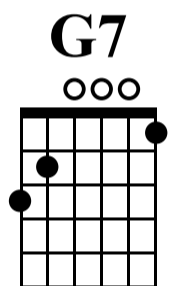

# Wildwood Flower

easy guitar

n.guit.

Musical notation for measures 1-6. Treble clef, 4/4 time. Notes: 1 (C4), 2 (D4), 3 (E4), 4 (F4), 5 (G4), 6 (A4).  
TAB: 2 3 | 0 2 1 | 2 3 2 | 0 2 0 | 3 | (3) 2 3 | 0 2 1

Musical notation for measures 7-13. Treble clef, 4/4 time. Notes: 7 (A4), 8 (B4), 9 (C5), 10 (B4), 11 (A4), 12 (G4), 13 (F4).  
TAB: 2 3 2 | 0 2 0 | 3 | (3) 0 1 | 0 0 3 | 1 0 | 2 1 2

Musical notation for measures 14-19. Treble clef, 4/4 time. Notes: 14 (E4), 15 (D4), 16 (C4), 17 (B3), 18 (A3), 19 (G3).  
TAB: 0 | 3 0 | 2 2 | 0 2 | 0 2 0 | 3 | (3)