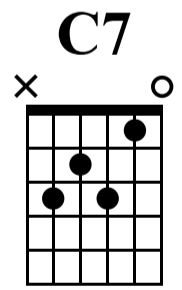

# Do-Re-Mi

n.guit.

Musical notation for measures 1-5. Treble clef, 2/4 time signature. Includes a repeat sign at the beginning. Fingerings 1-5 are indicated above the notes. TAB notation below shows fret numbers and picking directions.

Musical notation for measures 6-11. Treble clef, 2/4 time signature. Includes a repeat sign at the end. TAB notation below shows fret numbers and picking directions.

Musical notation for measures 12-17. Treble clef, 2/4 time signature. Includes a repeat sign at the end. TAB notation below shows fret numbers and picking directions.