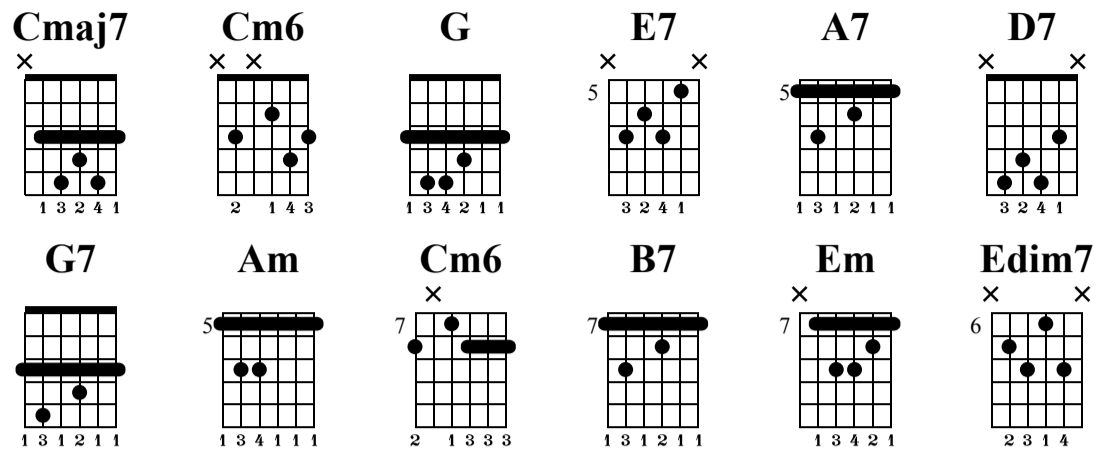

guitar lessons by brian.com

Standard tuning
♩ = 120

n.guit.

Cmaj7 Cm6 G E7

A7 D7 G7 Cmaj7

Cm6 G E7 Am E7

Am Cm6 G B7 Em Edim7 G

D7 G G7 turnaround

Measures 1-8: Cmaj7, Cm6, G, E7

Measures 9-16: A7, D7, G7, Cmaj7

Measures 17-24: Cm6, G, E7, Am, E7

Measures 25-32: Am, Cm6, G, B7, Em, Edim7, G

Measures 33-38: D7, G, G7 (turnaround)