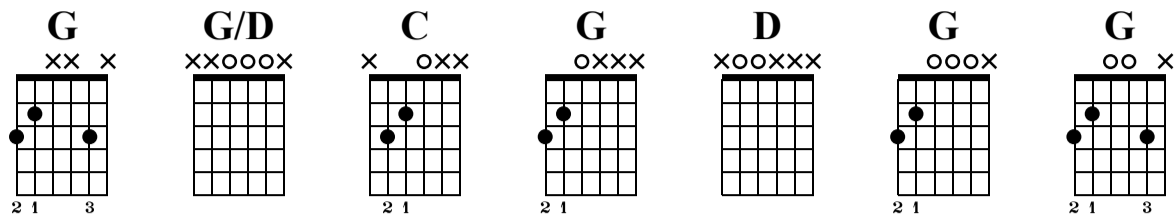

# Away In The Manger

level 2

Standard tuning

♩ = 80

n.guit.

1 **G** 2 **G/D** 3

Measures 1-3 of the guitar part. Measure 1: Treble clef, key signature of one sharp (F#), 3/4 time. Measure 1 has a whole rest. Measure 2: Treble clef, key signature of one sharp (F#), 3/4 time. Measure 2 has a whole note G4. Measure 3: Treble clef, key signature of one sharp (F#), 3/4 time. Measure 3 has a whole note G4. The guitar tablature below shows the fret numbers for each measure.

4 **C** 5 **G** 6 **D/F#**

Measures 4-6 of the guitar part. Measure 4: Treble clef, key signature of one sharp (F#), 3/4 time. Measure 4 has a whole note C4. Measure 5: Treble clef, key signature of one sharp (F#), 3/4 time. Measure 5 has a whole note G4. Measure 6: Treble clef, key signature of one sharp (F#), 3/4 time. Measure 6 has a whole note D4. The guitar tablature below shows the fret numbers for each measure.

7 **D** 8 **C(no5)** 9 **G**

Measures 7-9 of the guitar part. Measure 7: Treble clef, key signature of one sharp (F#), 3/4 time. Measure 7 has a whole note D4. Measure 8: Treble clef, key signature of one sharp (F#), 3/4 time. Measure 8 has a whole note C4. Measure 9: Treble clef, key signature of one sharp (F#), 3/4 time. Measure 9 has a whole note G4. The guitar tablature below shows the fret numbers for each measure.

10 **G** 11 **G/D** 12 **C**

Measures 10-12 of the guitar part. Measure 10: Treble clef, key signature of one sharp (F#), 3/4 time. Measure 10 has a whole note G4. Measure 11: Treble clef, key signature of one sharp (F#), 3/4 time. Measure 11 has a whole note G4. Measure 12: Treble clef, key signature of one sharp (F#), 3/4 time. Measure 12 has a whole note C4. The guitar tablature below shows the fret numbers for each measure.