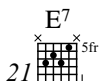

Staff 6 (Measures 21-24):

Fingerings: 7 4 6 7 | 4 6 6 4 | 5 4 6 7