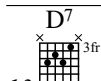

Staff 3 (Measures 9-12):

Fingerings: 7 4 5 7 | 4 5 6 4 | 5 6 4 7

Staff 4 (Measures 13-16):

Fingerings: 5 2 4 5 | 2 4 4 2 | 3 2 4 5 5 2 5 2