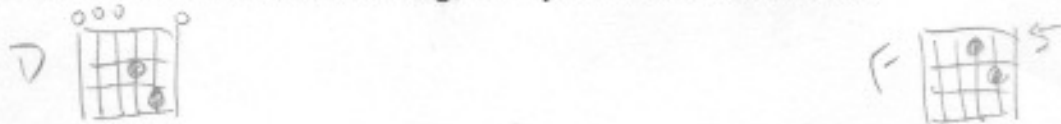

Tuning Low C G C F A C (same as Double Drop D 1 step lower)

Don't let it bring you down

Old man lying by the side of the road, With the lorries rolling by,

Blue moon sinking, from the weight of the load

And the buildings scrape the sky, Cold wind ripping

down the alley at dawn, And the morning paper flies,

Dead man lying, by the side of the road, With the daylight in his eyes.

Don't let it bring you down, It's only castles burning,

Find someone who's turning, And you will come around.

Blind man running through the light of the night, With an answer in his hand,

Come on down to the river of sight, And you can really understand,

Red lights flashing through the window in the rain, Can you hear the sirens moan?