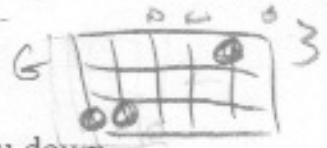

Don't let it bring you down