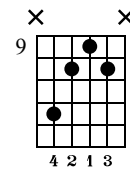

Am

Musical notation for Am chords. The top staff shows the treble clef with a key signature of three sharps and a 10th fret marker. The bottom staff shows the guitar TAB with fret numbers for each string.

0	5	10
1	5	9
2	5	10
2	7	10
0	5	12