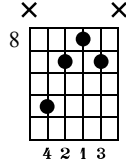

The ACE Barre Chord System

Video 6 : minor

Start with the shape closest to the nut.

s. guit.

Musical notation for Cm chords. The first staff shows a treble clef, 3/4 time signature, and a sharp sign. The first chord is Cm (1st fret). The second staff shows a treble clef and a sharp sign. The second chord is Cm (3rd fret). The third staff shows a treble clef and a sharp sign. The third chord is Cm (8th fret).

TAB

1	3	8
0	4	8
1	5	8
3	3	10
		10
		8

Musical notation for Fm chords. The first staff shows a treble clef, 2/4 time signature, and a flat sign. The first chord is Fm (1st fret). The second staff shows a treble clef and a flat sign. The second chord is Fm (6th fret). The third staff shows a treble clef and a flat sign. The third chord is Fm (8th fret).

A \flat m

A \flat m

A \flat m

D^bm

D^bm

D^bm

Musical notation for D^bm chords:

- Staff 1: Treble clef, key signature of three flats (B^b), F^b, C^b, G^b, D^b. Chord 6: D^b (4th fret), F^b (2nd fret), C^b (1st fret), G^b (3rd fret).
- Staff 2: Treble clef, key signature of one flat (F^b). Chord 4: D^b (4th fret), F^b (5th fret), C^b (6th fret), G^b (6th fret).
- Staff 3: Treble clef, key signature of one flat (F^b). Chord 9: D^b (9th fret), F^b (9th fret), C^b (9th fret), G^b (11th fret).

TAB:

- Staff 1: 2, 2, 2, 4, 4, 2
- Staff 2: 7, 6, 7, 9
- Staff 3: 9, 10, 11, 11, 9

Bm

Bm

Bm

Musical notation for Bm chords:

- Staff 1: Treble clef, key signature of three sharps (F[♯], C[♯], G[♯], D[♯], A[♯], E[♯]). Chord 8: Bm (8th fret), D[♯] (3rd fret), F[♯] (4th fret), G[♯] (4th fret), A[♯] (2nd fret).
- Staff 2: Treble clef, key signature of one sharp (F[♯]). Chord 7: Bm (7th fret), D[♯] (7th fret), F[♯] (7th fret), G[♯] (9th fret), A[♯] (7th fret).
- Staff 3: Treble clef, key signature of one sharp (F[♯]). Chord 11: Bm (11th fret), D[♯] (11th fret), F[♯] (12th fret), G[♯] (12th fret), A[♯] (14th fret).