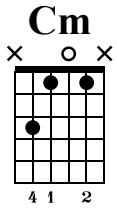

The ACE Barre Chord System

Video 6 : minor

Start with the shape closest to the nut.

s. guit.

Musical notation for Cm chords. The first staff shows a treble clef, 3/4 time signature, and a sharp sign. The first chord is Cm (1st fret). The second staff shows a treble clef and a sharp sign. The second chord is Cm (3rd fret). The third staff shows a treble clef and a sharp sign. The third chord is Cm (8th fret).

TAB

1	3	8
0	4	8
1	5	8
3	3	10
		10
		8

Musical notation for Fm chords. The first staff shows a treble clef, 2/4 time signature, and a flat sign. The first chord is Fm (1st fret). The second staff shows a treble clef and a flat sign. The second chord is Fm (6th fret). The third staff shows a treble clef and a flat sign. The third chord is Fm (8th fret).

A \flat m

A \flat m

A \flat m

D^bm

D^bm

D^bm

Musical notation for D^bm chords:

- Staff 1: Treble clef, key signature of three flats (B^b), F^b, C^b, G^b, D^b. Chord 6: D^b (4th fret), F^b (2nd fret), C^b (1st fret), G^b (3rd fret).
- Staff 2: Treble clef, key signature of one flat (F^b). Chord 4: D^b (4th fret), F^b (5th fret), C^b (6th fret), G^b (6th fret).
- Staff 3: Treble clef, key signature of one flat (F^b). Chord 9: D^b (9th fret), F^b (9th fret), C^b (9th fret), G^b (11th fret).

TAB:

- Staff 1: 2, 2, 2, 4, 4, 2
- Staff 2: 7, 6, 7, 9
- Staff 3: 9, 10, 11, 11, 9

Bm

Bm

Bm

Musical notation for Bm chords:

- Staff 1: Treble clef, key signature of three sharps (F[♯], C[♯], G[♯], D[♯], A[♯], E[♯]). Chord 8: Bm (8th fret), D[♯] (3rd fret), F[♯] (4th fret), G[♯] (4th fret), A[♯] (2nd fret).
- Staff 2: Treble clef, key signature of one sharp (F[♯]). Chord 7: Bm (7th fret), D[♯] (7th fret), F[♯] (7th fret), G[♯] (9th fret), A[♯] (7th fret).
- Staff 3: Treble clef, key signature of one sharp (F[♯]). Chord 11: Bm (11th fret), D[♯] (11th fret), F[♯] (12th fret), G[♯] (12th fret), A[♯] (14th fret).