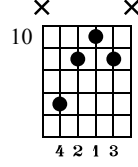

B $\flat$ m

B $\flat$ m

B $\flat$ m

E $\flat$ m

E $\flat$ m

E $\flat$ m

A $\flat$ m

A $\flat$ m

A $\flat$ m