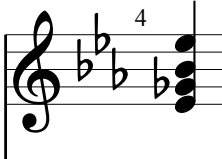

B $\flat$ m

B $\flat$ m

B $\flat$ m

E $\flat$ m

E $\flat$ m

E $\flat$ m

A $\flat$ m

A $\flat$ m

A $\flat$ m