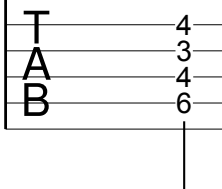

The ACE Barre Chord System

Video 6 : minor

Start with the shape closest to the nut.

s. guit.

Musical notation for Cm chords. The first staff shows a treble clef, 3/4 time signature, and a sharp sign. The first chord is Cm (1st fret). The second staff shows a treble clef and a sharp sign. The second chord is Cm (3rd fret). The third staff shows a treble clef and a sharp sign. The third chord is Cm (8th fret).

TAB

1	3	8
0	4	8
1	5	8
3	3	10
		10
		8

Musical notation for Fm chords. The first staff shows a treble clef, 2/4 time signature, and a flat sign. The first chord is Fm (1st fret). The second staff shows a treble clef and a flat sign. The second chord is Fm (6th fret). The third staff shows a treble clef and a flat sign. The third chord is Fm (8th fret).

TAB

1	6	8
1	5	9
1	6	10
3	6	10
3	8	10
1		8

B \flat m

B \flat m

B \flat m

E \flat m

E \flat m

E \flat m

A \flat m

A \flat m

A \flat m

D^bm

D^bm

D^bm

Musical notation for D^bm chords:

- Staff 1: Treble clef, key signature of three flats (B^b), F^b, C^b, G^b, D^b. Chord 6: D^b (4th fret), F^b (2nd fret), C^b (1st fret), G^b (3rd fret).
- Staff 2: Treble clef, key signature of one flat (F^b). Chord 4: D^b (4th fret), F^b (5th fret), C^b (6th fret), G^b (6th fret).
- Staff 3: Treble clef, key signature of one flat (F^b). Chord 9: D^b (9th fret), F^b (9th fret), C^b (9th fret), G^b (11th fret).