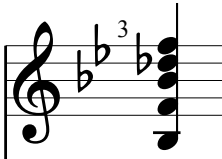

B $\flat$ m

B $\flat$ m

B $\flat$ m

E $\flat$ m

E $\flat$ m

E $\flat$ m

A $\flat$ m

A $\flat$ m

A $\flat$ m