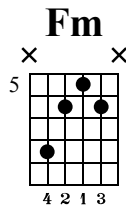

The ACE Barre Chord System

Video 6 : minor

Start with the shape closest to the nut.

s. guit.

Musical notation for Cm chords. The first staff shows a treble clef, 3/4 time signature, and a sharp sign. The first chord is Cm (1st fret). The second staff shows a treble clef and a sharp sign. The second chord is Cm (3rd fret). The third staff shows a treble clef and a sharp sign. The third chord is Cm (8th fret).

TAB

1	3	8
0	4	8
1	5	8
3	3	10
		10
		8

Musical notation for Fm chords. The first staff shows a treble clef, 2/4 time signature, and a flat sign. The first chord is Fm (1st fret). The second staff shows a treble clef and a flat sign. The second chord is Fm (6th fret). The third staff shows a treble clef and a flat sign. The third chord is Fm (8th fret).

TAB:

- Staff 1: 2, 2, 2, 4, 4, 2
- Staff 2: 7, 6, 7, 9
- Staff 3: 9, 10, 11, 11, 9

Bm

Bm

Bm

Musical notation for Bm chords:

- Staff 1: Treble clef, key signature of three sharps (F[♯], C[♯], G[♯], D[♯], A[♯], E[♯]). Chord 8: Bm (8th fret), D[♯] (3rd fret), F[♯] (4th fret), G[♯] (4th fret), A[♯] (2nd fret).
- Staff 2: Treble clef, key signature of one sharp (F[♯]). Chord 7: Bm (7th fret), D[♯] (7th fret), F[♯] (7th fret), G[♯] (9th fret), A[♯] (7th fret).
- Staff 3: Treble clef, key signature of one sharp (F[♯]). Chord 11: Bm (11th fret), D[♯] (11th fret), F[♯] (12th fret), G[♯] (12th fret), A[♯] (14th fret).

3	5	10
2	6	10
2	7	10
3	7	12
5	5	12
		10

Gm

Gm

Gm

Musical notation for three Gm chords. Each chord is shown with a treble clef staff, a sharp sign, and a fret number (12, 7, 10). Below each staff is a TAB line with corresponding fret numbers.