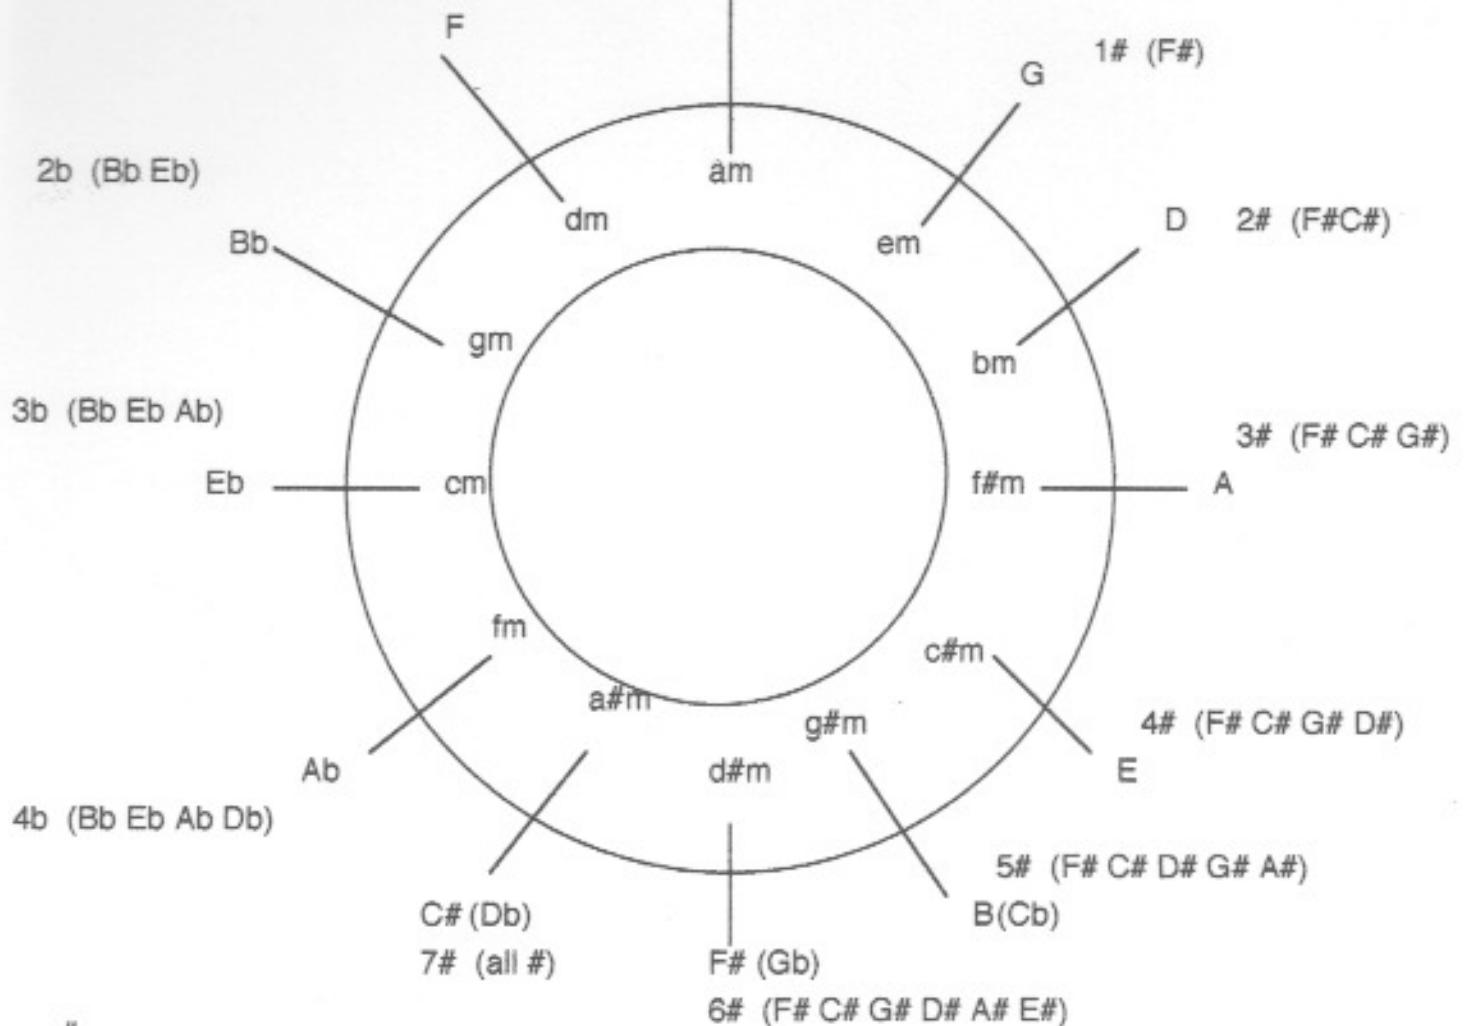

1b (Bb)

C

Guitar Instruction by: Brian Turner

#

- 0 C D E F G A B C
- 1 G A B C D E F# G
- 2 D E F# G A B C# D
- 3 A B C# D E F# G# A
- 4 E F# G# A B C# D# E
- 5 B C# D# E F# G# A# B
- 6 F# G# A# B C# D# E# F#
- 7 C# D# E# F# G# A# B# C#

Scale construction

b

- 1 F G A Bb C D E F
- 2 Bb C D Eb F G A Bb
- 3 Eb F G Ab Bb C D Eb
- 4 Ab Bb C Db Eb F G Ab
- 5 Db Eb F Gb Ab Bb C Db
- 6 Gb Ab Bb Cb Db Eb F Gb
- 7 Cb Db Eb Fb Gb Ab Bb Cb

scale sequence W W 1/2 W W W 1/2

Chord Construction

Major

- 1 3 5 = Major
- 1 3 5 7 = Maj 7
- 1 3 5 6 = 6
- 1 3 5 7 9 = Maj 9
- 1 3 5 7 9 11 = Mai 11

Minor

- 1 b3 5 = minor
- 1 b3 5 b7 = m7
- 1 b3 5 6 = m6

Dominant 7

- 1 3 5 b7 = Dominant 7th
- 1 3 5 b7 9 = 9th
- 1 3 5 b7 b9 = 7(b9)